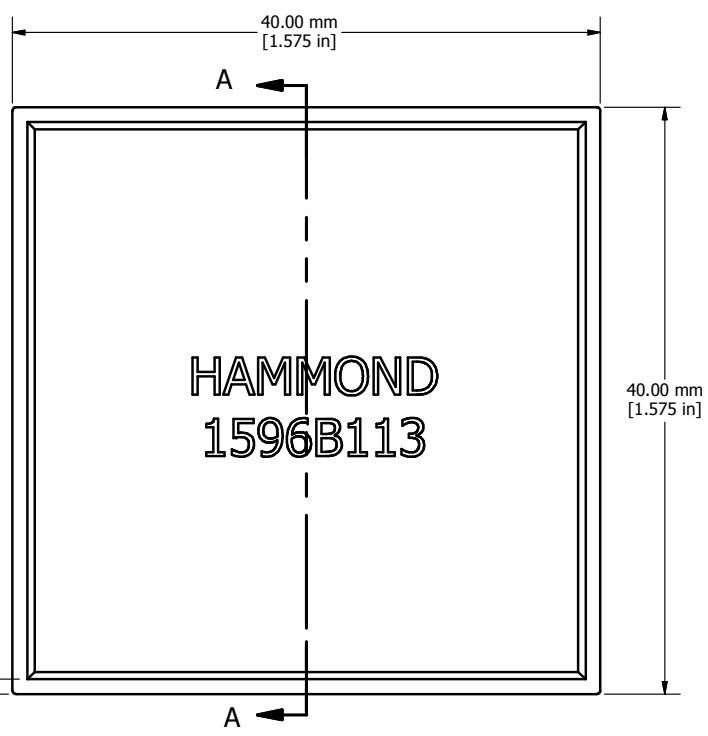

4 3 2 1

TOP VIEW

SECTION A-A

ISOMETRIC VIEW

1.00 mm
[0.039 in]

1596B113	
Finish - Black (Smooth)	
Material - ABS Plastic	
Quantity	
1596B113	1 Box
1596B113-10	10 Boxes
1596B113-BULK	Bulk Packed

**HAMMOND
MANUFACTURING™**

1596B113

www.hammondmfg.com

B

B

A

A

4 3 2 1