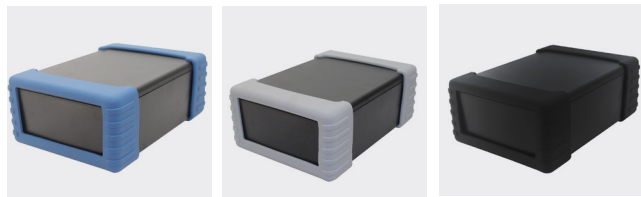

KEY FEATURES

Screw fastening enclosure | 26 sizes | Available in white and black

ACCESSORIES

Rubber boots

- Flexible open-faced removable silicone rubber boot
- Boots offer protection to the enclosure
- Boot has pre-moulded holes to enable securing of boot to the enclosure
- Fits tightly over base, sides and around edges of lid
- Available in nine sizes and six colours, suits boxes: 11, 12, 15, 16, 17, 18, 19, 20, 21, 22, 23

YELLOW	GREEN	BLUE	GREY	BLACK	LENGTH	WIDTH	HEIGHT	DESCRIPTION
CUE82B1YL	CUE82B1GN	CUE82B1BL	CUE82B1GY	CUE82B1BK	27mm	71mm	32mm	To fit size 11
CUE82B2YL	CUE82B2GN	CUE82B2BL	CUE82B2GY	CUE82B2BK	27mm	71mm	56mm	To fit size 12
CUE82B3YL	CUE82B3GN	CUE82B3BL	CUE82B3GY	CUE82B3BK	33mm	91.5mm	41.5mm	To fit size 15
CUE82B4YL	CUE82B4GN	CUE82B4BL	CUE82B4GY	CUE82B4BK	33mm	91.5mm	66.5mm	To fit size 16
CUE82B5YL	CUE82B5GN	CUE82B5BL	CUE82B5GY	CUE82B5BK	40mm	116mm	51.5mm	To fit size 17
CUE82B6YL	CUE82B6GN	CUE82B6BL	CUE82B6GY	CUE82B6BK	40mm	116mm	81.5mm	To fit size 18
CUE82B7YL	CUE82B7GN	CUE82B7BL	CUE82B7GY	CUE82B7BK	38mm	131mm	31mm	To fit sizes 19, 21
CUE82B8YL	CUE82B8GN	CUE82B8BL	CUE82B8GY	CUE82B8BK	38mm	131mm	51mm	To fit sizes 20, 22
CUE82B9YL	CUE82B9GN	CUE82B9BL	CUE82B9GY	CUE82B9BK	38mm	131mm	71mm	To fit size 23