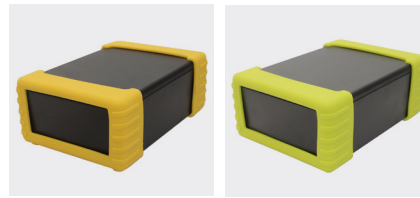

KEY FEATURES

Screw fastening enclosure | 26 sizes | Available in white and black

ACCESSORIES

Rubber boots

- Flexible open-faced removable silicone rubber boot
- Boots offer protection to the enclosure
- Boot has pre-moulded holes to enable securing of boot to the enclosure
- Fits tightly over base, sides and around edges of lid
- Available in nine sizes and six colours, suits boxes: 11, 12, 15, 16, 17, 18, 19, 20, 21, 22, 23

YELLOW	GREEN	BLUE	GREY	BLACK	LENGTH	WIDTH	HEIGHT	DESCRIPTION
CUE82B1YL	CUE82B1GN	CUE82B1BL	CUE82B1GY	CUE82B1BK	27mm	71mm	32mm	To fit size 11
CUE82B2YL	CUE82B2GN	CUE82B2BL	CUE82B2GY	CUE82B2BK	27mm	71mm	56mm	To fit size 12
CUE82B3YL	CUE82B3GN	CUE82B3BL	CUE82B3GY	CUE82B3BK	33mm	91.5mm	41.5mm	To fit size 15
CUE82B4YL	CUE82B4GN	CUE82B4BL	CUE82B4GY	CUE82B4BK	33mm	91.5mm	66.5mm	To fit size 16
CUE82B5YL	CUE82B5GN	CUE82B5BL	CUE82B5GY	CUE82B5BK	40mm	116mm	51.5mm	To fit size 17
CUE82B6YL	CUE82B6GN	CUE82B6BL	CUE82B6GY	CUE82B6BK	40mm	116mm	81.5mm	To fit size 18
CUE82B7YL	CUE82B7GN	CUE82B7BL	CUE82B7GY	CUE82B7BK	38mm	131mm	31mm	To fit sizes 19, 21
CUE82B8YL	CUE82B8GN	CUE82B8BL	CUE82B8GY	CUE82B8BK	38mm	131mm	51mm	To fit sizes 20, 22
CUE82B9YL	CUE82B9GN	CUE82B9BL	CUE82B9GY	CUE82B9BK	38mm	131mm	71mm	To fit size 23