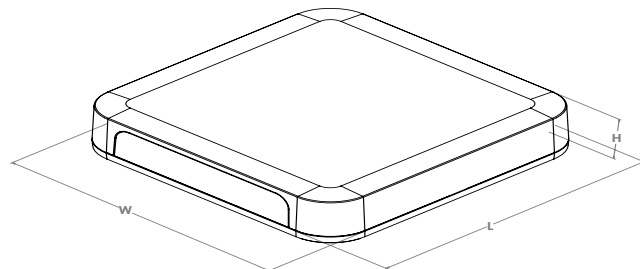

BLACK	OFF-WHITE	LENGTH	WIDTH	HEIGHT	
CDE9209DG	CDE9209WH	67mm	100mm	22.5mm	NEW
CDE9212DG	CDE9212WH	67mm	100mm	35mm	NEW
CDE9216DG	CDE9216WH	85mm	125mm	25mm	NEW
CDE9219DG	CDE9219WH	85mm	125mm	40mm	NEW
CDE9210DG	CDE9210WH	100mm	100mm	22.5mm	NEW
CDE9213DG	CDE9213WH	100mm	100mm	35mm	NEW
CDE9201DG	CDE9201WH	100mm	150mm	30mm	
CDE9202DG	CDE9202WH	100mm	150mm	45mm	
CDE9223DG	CDE9223WH	120mm	175mm	35mm	NEW
CDE9225DG	CDE9225WH	120mm	175mm	50mm	NEW
CDE9217DG	CDE9217WH	125mm	125mm	25mm	NEW
CDE9220DG	CDE9220WH	125mm	125mm	40mm	NEW
CDE9205DG	CDE9205WH	135mm	200mm	40mm	
CDE9206DG	CDE9206WH	135mm	200mm	60mm	
CDE9207DG	CDE9207WH	135mm	200mm	60mm	
CDE9208DG	CDE9208WH	135mm	200mm	60mm	
CDE9211DG	CDE9211WH	150mm	100mm	22.5mm	NEW
CDE9214DG	CDE9214WH	150mm	100mm	35mm	NEW
CDE9215DG	CDE9215WH	150mm	100mm	55mm	NEW
CDE9203DG	CDE9203WH	150mm	150mm	30mm	
CDE9204DG	CDE9204WH	150mm	150mm	45mm	
CDE9227DG	CDE9227WH	165mm	240mm	42.5mm	NEW
CDE9229DG	CDE9229WH	165mm	240mm	60mm	NEW
CDE9224DG	CDE9224WH	175mm	175mm	35mm	NEW
CDE9226DG	CDE9226WH	175mm	175mm	50mm	NEW
CDE9218DG	CDE9218WH	190mm	125mm	25mm	NEW
CDE9221DG	CDE9221WH	190mm	125mm	40mm	NEW
CDE9222DG	CDE9222WH	190mm	125mm	60mm	NEW
CDE9228DG	CDE9228WH	240mm	240mm	42.5mm	NEW
CDE9230DG	CDE9230WH	240mm	240mm	60mm	NEW

TAKACHI

UNIVERSAL ENCLOSURES

HAND HELD CASES

HEAVY DUTY ENCLOSURES

DIN RAIL ENCLOSURES

INTERFACE SUPPORTS

ELECTRICAL ENCLOSURES

DIECAST & METAL ENCLOSURES

DESKTOP & INSTRUMENT CASES

MULTI-PURPOSE & POTTING BOXES

19" ENCLOSURES

19" CABINETS

DEVELOPMENT BOARD ENCLOSURES

CUSTOM SIZED ENCLOSURES

FSPT/ CUSTOM SERVICES

+44 (0)1638 716101
info@camdenboss.com
www.camdenboss.com

We operate a constant improvement policy, our products are subject to change without notice.

Ver 1.1