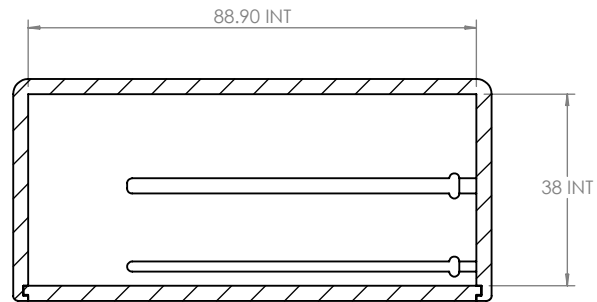

ISO VIEW
2:3

 CAMDENBOSS JAMES CARTER RD, MILDENHALL, SUFFOLK. IP28 7DE TEL: 01638 716101 FAX: 01638 716554 EMAIL: Sales@CamdenBoss.com WEB: www.CamdenBoss.com		UNLESS OTHERWISE SPECIFIED: DIMENSIONS ARE IN MILLIMETERS	DO NOT SCALE DRAWING	REVISION. 0
		GENERAL TOLERANCES +/- 0.2	TITLE: GENERAL ASSEMBLY DRAWING FOR ARDUINO ENCLOSURE	
DRAWN: MATTHEW WALLACE MJW 02/05/13		FINISH: GLOSS	DWG NO. CBARD	
CHKD: DAN SMALLEY DIS 02/05/13	MATERIAL: 3mm THK VAR	PROJECTION: 	SCALE: 2:3	SHEET 1 OF 1