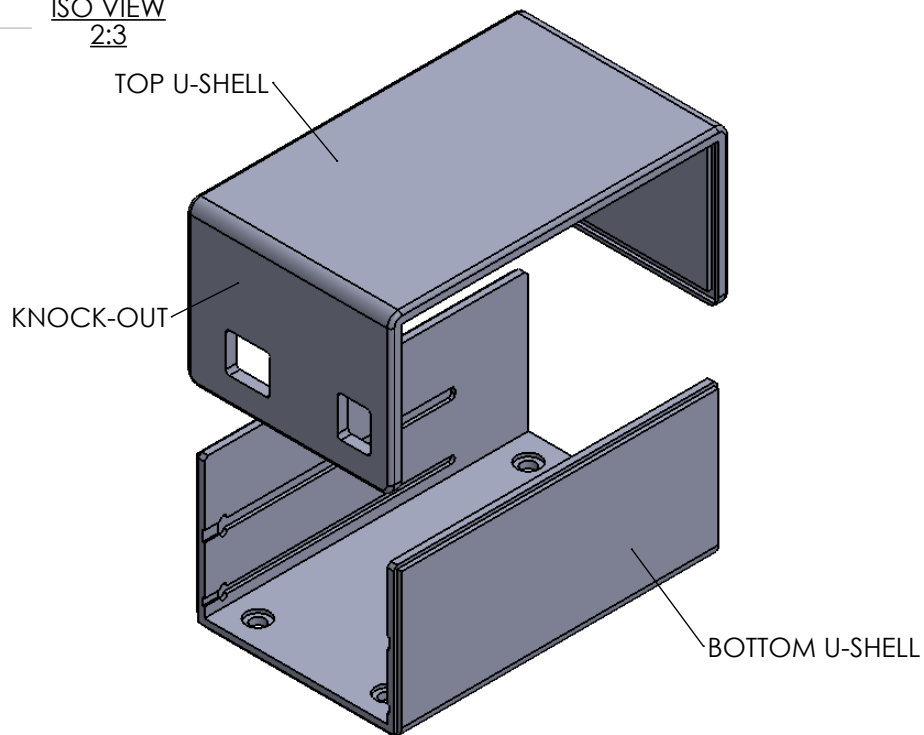

ISO VIEW
2:3

 CAMDENBOSS JAMES CARTER RD, MILDENHALL, SUFFOLK. IP28 7DE TEL: 01638 716101 FAX: 01638 716554 EMAIL: Sales@CamdenBoss.com WEB: www.CamdenBoss.com		UNLESS OTHERWISE SPECIFIED: DIMENSIONS ARE IN MILLIMETERS	DO NOT SCALE DRAWING	REVISION. 0
		GENERAL TOLERANCES +/- 0.2	TITLE: GENERAL ASSEMBLY DRAWING FOR ARDUINO ENCLOSURE	
DRAWN: MATTHEW WALLACE MJW 02/05/13		FINISH: GLOSS	DWG NO. CBARD	
CHKD: DAN SMALLEY DIS 02/05/13	MATERIAL: 3mm THK VAR	PROJECTION: 	SCALE: 2:3	SHEET 1 OF 1