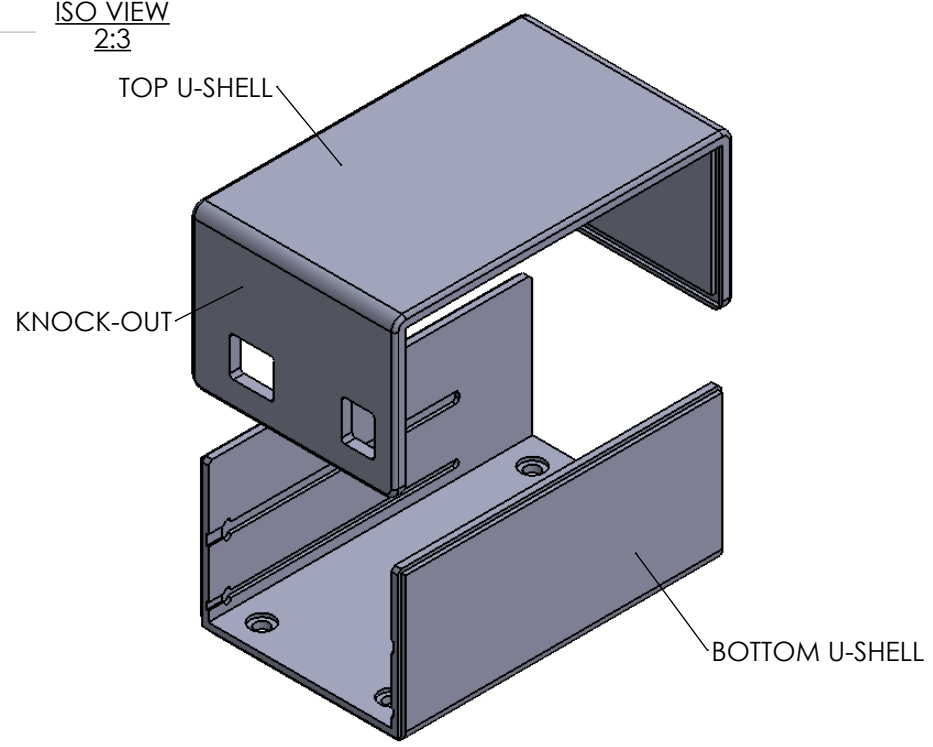

ISO VIEW
2:3

SECTION B-B

 CAMDENBOSS JAMES CARTER RD, MILDENHALL, SUFFOLK. IP28 7DE TEL: 01638 716101 FAX: 01638 716554 EMAIL: Sales@CamdenBoss.com WEB: www.CamdenBoss.com		UNLESS OTHERWISE SPECIFIED: DIMENSIONS ARE IN MILLIMETERS	DO NOT SCALE DRAWING	REVISION. 0
		GENERAL TOLERANCES +/- 0.2	TITLE: GENERAL ASSEMBLY DRAWING FOR ARDUINO ENCLOSURE	
DRAWN: MATTHEW WALLACE MJW 02/05/13		FINISH: GLOSS	DWG NO. CBARD	
CHKD: DAN SMALLEY DIS 02/05/13	NAME: DAN SMALLEY SIGNED: DIS DATE: 02/05/13	MATERIAL: 3mm THK VAR	SCALE: 2:3	A4
		PROJECTION: 	SHEET 1 OF 1	