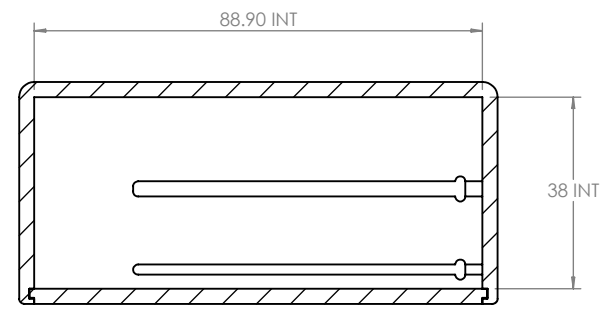

ISO VIEW
2:3

SECTION B-B

 CAMDENBOSS JAMES CARTER RD, MILDENHALL, SUFFOLK. IP28 7DE TEL: 01638 716101 FAX: 01638 716554 EMAIL: Sales@CamdenBoss.com WEB: www.CamdenBoss.com		UNLESS OTHERWISE SPECIFIED: DIMENSIONS ARE IN MILLIMETERS	DO NOT SCALE DRAWING	REVISION. 0
		GENERAL TOLERANCES +/- 0.2	TITLE: GENERAL ASSEMBLY DRAWING FOR ARDUINO ENCLOSURE	
DRAWN: MATTHEW WALLACE MJW 02/05/13		FINISH: GLOSS	DWG NO. CBARD	
CHKD: DAN SMALLEY DIS 02/05/13	NAME: DAN SMALLEY SIGNED: DIS DATE: 02/05/13	MATERIAL: 3mm THK VAR	SCALE: 2:3	A4
		PROJECTION: 	SHEET 1 OF 1	