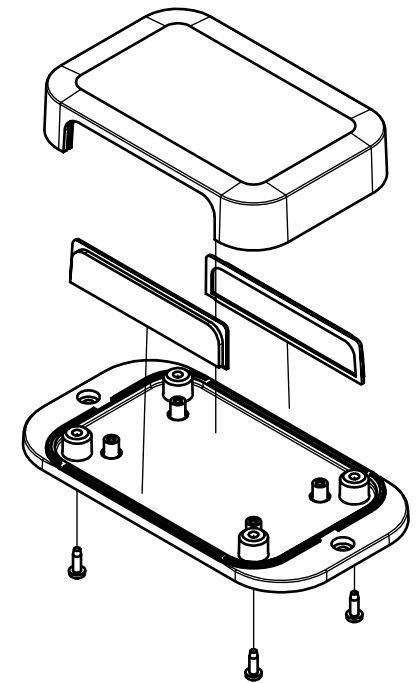

ISO VIEW
3:7

 CAMDENBOSS JAMES CARTER RD, MILDENHALL, SUFFOLK. IP28 7DE TEL: 01638 716101 FAX: 01638 716554 EMAIL: Sales@CamdenBoss.com WEB: www.CamdenBoss.com				UNLESS OTHERWISE SPECIFIED: DIMENSIONS ARE IN MILLIMETERS		GENERAL TOLERANCES +/- 0.2		REVISION. ○			
				FINISH. LIGHT SPARK		TITLE: 94 SERIES Flanged Comms Box Size 01 White 67.3x124.3x22.5					
COLOUR. OFF-WHITE		MATERIAL. ABS UL94-V0		DWG NO. CDE9401WH		A4					
DRAWN	S.WHITEHEAD	SW	14/06/17	PROJECTION.	SCALE: 3:7		SHEET 1 OF 1		DO NOT SCALE DRAWING		
CHK'D	IAN PAGANO	IP	14/06/17								