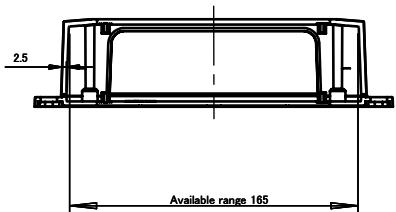

ISO VIEW
3:13

 CAMDENBOSS JAMES CARTER RD, MILDENHALL, SUFFOLK. IP28 7DE TEL: 01638 716101 FAX: 01638 716554 EMAIL: Sales@CamdenBoss.com WEB: www.CamdenBoss.com				UNLESS OTHERWISE SPECIFIED: DIMENSIONS ARE IN MILLIMETERS		GENERAL TOLERANCES +/- 0.2		REVISION. <input type="checkbox"/>	
				FINISH: LIGHT SPARK		TITLE: 94 SERIES Flanged Comms Box Size 16 White 175.4x205.4x50			
COLOUR: OFF-WHITE		MATERIAL: ABS UL94-VO		DWG NO. CDE9416WH		A4			
NAME	SIGNED	DATE	PROJECTION. 		SCALE: 3:13	SHEET 1 OF 1		DO NOT SCALE DRAWING	
DRAWN	CHK'D	S.W.	15/06/17						