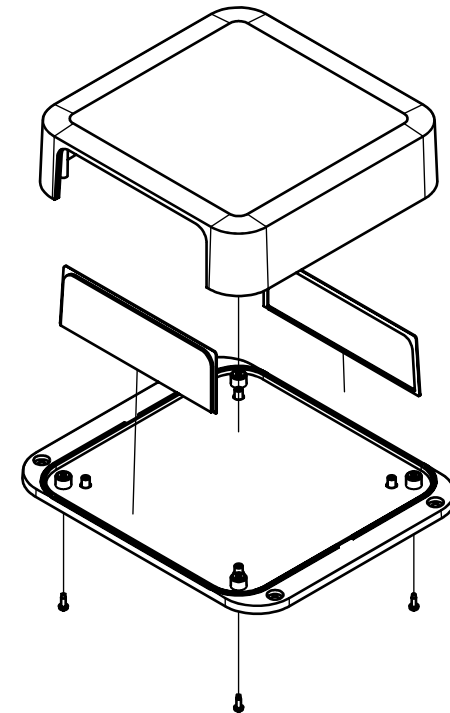

ISO VIEW
3:13

 CAMDENBOSS JAMES CARTER RD, MILDENHALL, SUFFOLK. IP28 7DE TEL: 01638 716101 FAX: 01638 716554 EMAIL: Sales@CamdenBoss.com WEB: www.CamdenBoss.com				UNLESS OTHERWISE SPECIFIED: DIMENSIONS ARE IN MILLIMETERS		GENERAL TOLERANCES +/- 0.2		REVISION. <input type="checkbox"/>	
				FINISH: LIGHT SPARK		TITLE: 94 SERIES Flanged Comms Box Size 16 White 175.4x205.4x50			
COLOUR: OFF-WHITE		MATERIAL: ABS UL94-VO		DWG NO. CDE9416WH		A4			
NAME	SIGNED	DATE	PROJECTION. 		SCALE: 3:13	SHEET 1 OF 1		DO NOT SCALE DRAWING	
DRAWN	CHK'D	S.W.	15/06/17						