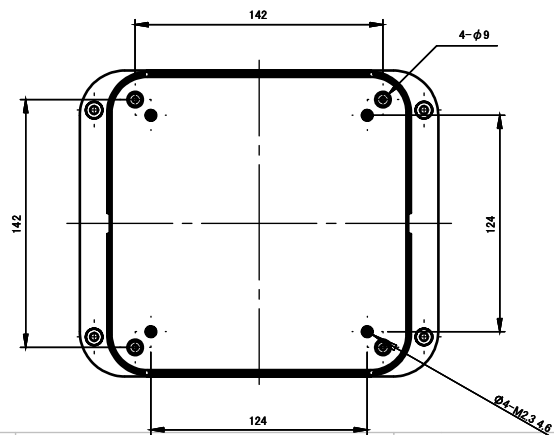

ISO VIEW
3:13

 CAMDENBOSS JAMES CARTER RD, MILDENHALL, SUFFOLK. IP28 7DE TEL: 01638 716101 FAX: 01638 716554 EMAIL: Sales@CamdenBoss.com WEB: www.CamdenBoss.com				UNLESS OTHERWISE SPECIFIED: DIMENSIONS ARE IN MILLIMETERS		GENERAL TOLERANCES +/- 0.2		REVISION. <input type="checkbox"/>	
				FINISH: LIGHT SPARK		TITLE: 94 SERIES Flanged Comms Box Size 16 White 175.4x205.4x50			
COLOUR: OFF-WHITE		MATERIAL: ABS UL94-VO		DWG NO. CDE9416WH		A4			
NAME	SIGNED	DATE	PROJECTION. 		SCALE: 3:13	SHEET 1 OF 1		DO NOT SCALE DRAWING	
DRAWN	CHK'D	S.W.	15/06/17						