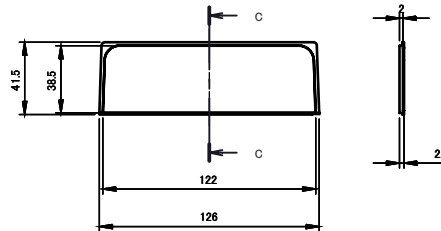

ISO VIEW
3:13

 CAMDENBOSS JAMES CARTER RD, MILDENHALL, SUFFOLK. IP28 7DE TEL: 01638 716101 FAX: 01638 716554 EMAIL: Sales@CamdenBoss.com WEB: www.CamdenBoss.com				UNLESS OTHERWISE SPECIFIED: DIMENSIONS ARE IN MILLIMETERS		GENERAL TOLERANCES +/- 0.2		REVISION. <input type="checkbox"/>	
				FINISH: LIGHT SPARK		TITLE: 94 SERIES Flanged Comms Box Size 16 White 175.4x205.4x50			
COLOUR: OFF-WHITE		MATERIAL: ABS UL94-VO		DWG NO. CDE9416WH		A4			
NAME	SIGNED	DATE	PROJECTION. 		SCALE: 3:13	SHEET 1 OF 1		DO NOT SCALE DRAWING	
DRAWN	CHK'D	S.W.	15/06/17						