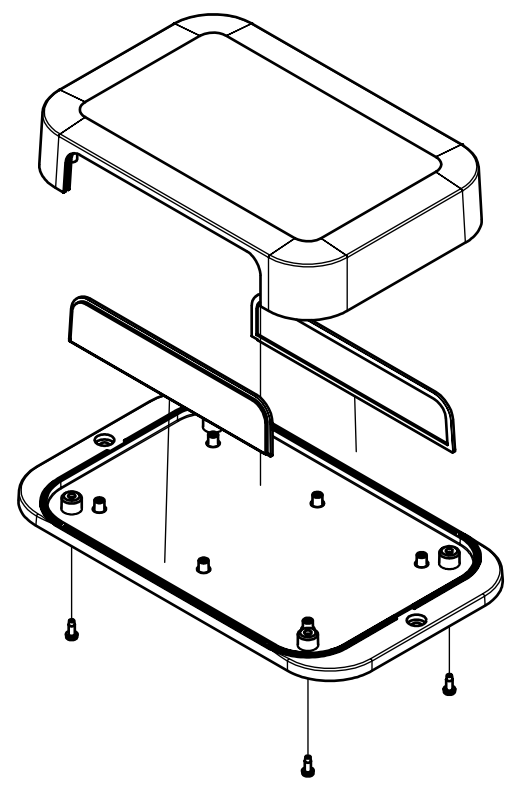

ISO VIEW
3:11

 CAMDENBOSS JAMES CARTER RD, MILDENHALL, SUFFOLK. IP28 7DE TEL: 01638 716101 FAX: 01638 716554 EMAIL: Sales@CamdenBoss.com WEB: www.CamdenBoss.com		UNLESS OTHERWISE SPECIFIED: DIMENSIONS ARE IN MILLIMETERS		GENERAL TOLERANCES +/- 0.2		REVISION. ○	
		FINISH. LIGHT SPARK		TITLE: 94 SERIES Flanged Comms Box Size 17 White 135.5x230.5x40			
DRAWN S.WHITEHEAD		SIGNED SW		DATE 15/06/17		MATERIAL. ABS UL94-VO	
CHK'D -		-		-		DWG NO. CDE9417WH	
PROJECTION. 		SCALE: 3:11		SHEET 1 OF 1		DO NOT SCALE DRAWING	