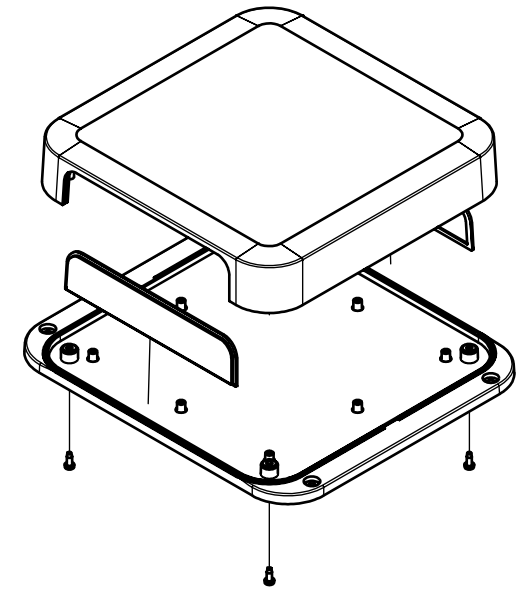

ISO VIEW
3:13

 CAMDENBOSS JAMES CARTER RD, MILDENHALL, SUFFOLK. IP28 7DE TEL: 01638 716101 FAX: 01638 716554 EMAIL: Sales@CamdenBoss.com WEB: www.CamdenBoss.com		UNLESS OTHERWISE SPECIFIED: DIMENSIONS ARE IN MILLIMETERS		GENERAL TOLERANCES +/- 0.2		REVISION. ○	
		FINISH: LIGHT SPARK		TITLE: 94 SERIES Flanged Comms Box Size 18 White 200.5x230.5x40			
DRAWN S.WHITEHEAD		SIGNED SW		DATE 15/06/17		MATERIAL: ABS UL94-VO	
CHK'D -		-		-		DWG NO. CDE9418WH	
				PROJECTION. 		SCALE: 3:13	
						SHEET 1 OF 1	
						DO NOT SCALE DRAWING	