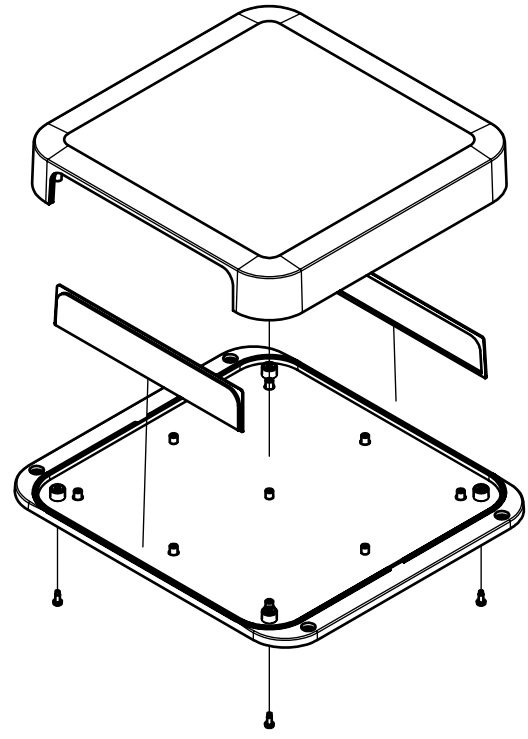

ISO VIEW
3:15

 CAMDENBOSS JAMES CARTER RD, MILDENHALL, SUFFOLK. IP28 7DE TEL: 01638 716101 FAX: 01638 716554 EMAIL: Sales@CamdenBoss.com WEB: www.CamdenBoss.com		UNLESS OTHERWISE SPECIFIED: DIMENSIONS ARE IN MILLIMETERS	GENERAL TOLERANCES +/- 0.2	REVISION. <input type="checkbox"/>
		FINISH. LIGHT SPARK	TITLE: 94 SERIES Flanged Comms Box Size 22 White 240.5x270.5x42.5	
		COLOUR. OFF-WHITE	DWG NO. CDE9422WH	
DRAWN S.WHITEHEAD	SIGNED SW	DATE 15/06/17	MATERIAL. ABS UL64-VO	A4
CHK'D -	-	-	PROJECTION. 	SCALE: 3:15 SHEET 1 OF 1 DO NOT SCALE DRAWING