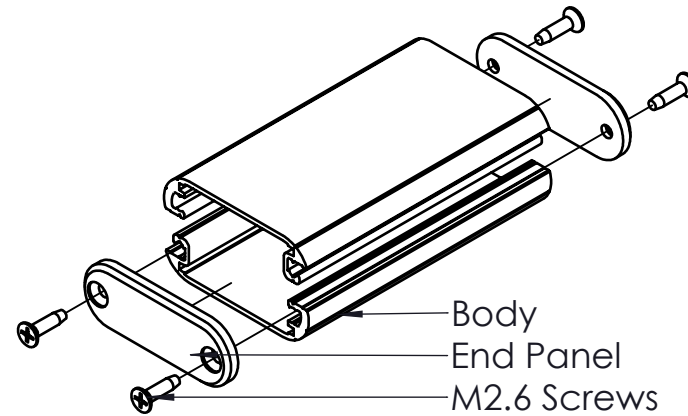

ISO VIEW
2:3

 CAMDENBOSS JAMES CARTER RD, MILDENHALL, SUFFOLK. IP28 7DE TEL: 01638 716101 FAX: 01638 716554 EMAIL: Sales@CamdenBoss.com WEB: www.CamdenBoss.com		UNLESS OTHERWISE SPECIFIED: DIMENSIONS ARE IN MILLIMETERS		DO NOT SCALE DRAWING		REVISION. ○	
		GENERAL TOLERANCES +/- 0.2		TITLE: 85 SERIES ROUND ALUMINIUM ENCLOSURES, SIZE 5, SILVER 74x41x15			
DRAWN		NAME		MATERIAL.		DWG NO.	
LEWIS LETCHFORD		L.L.		ALUMINIUM		CDM8505SL	
CHK'D		SIGNED		FINISH.		SCALE: 2:3	
-		-		SILVER		SHEET 1 OF 1	
DATE		PROJECTION.		M2.6 Screws		A4	
30/01/2014		-		-		-	