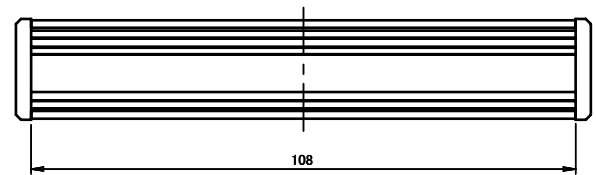

ISO VIEW
2:3

 CAMDENBOSS JAMES CARTER RD, MILDENHALL, SUFFOLK. IP28 7DE TEL: 01638 716101 FAX: 01638 716554 EMAIL: Sales@CamdenBoss.com WEB: www.CamdenBoss.com			UNLESS OTHERWISE SPECIFIED: DIMENSIONS ARE IN MILLIMETERS	DO NOT SCALE DRAWING	REVISION. ○	
			GENERAL TOLERANCES +/- 0.2	TITLE: 85 SERIES ROUND ALUMINIUM ENCLOSURES, SIZE 12, SILVER 114x70x20		
DRAWN	NAME	SIGNED	DATE	FINISH. SILVER	DWG NO. CDM8512SL	A4
LEWIS LETCHFORD	LL		30/01/2014	MATERIAL. ALUMINIUM		
CHKD	-	-	-	PROJECTION. 	SCALE: 2:3	SHEET 1 OF 1