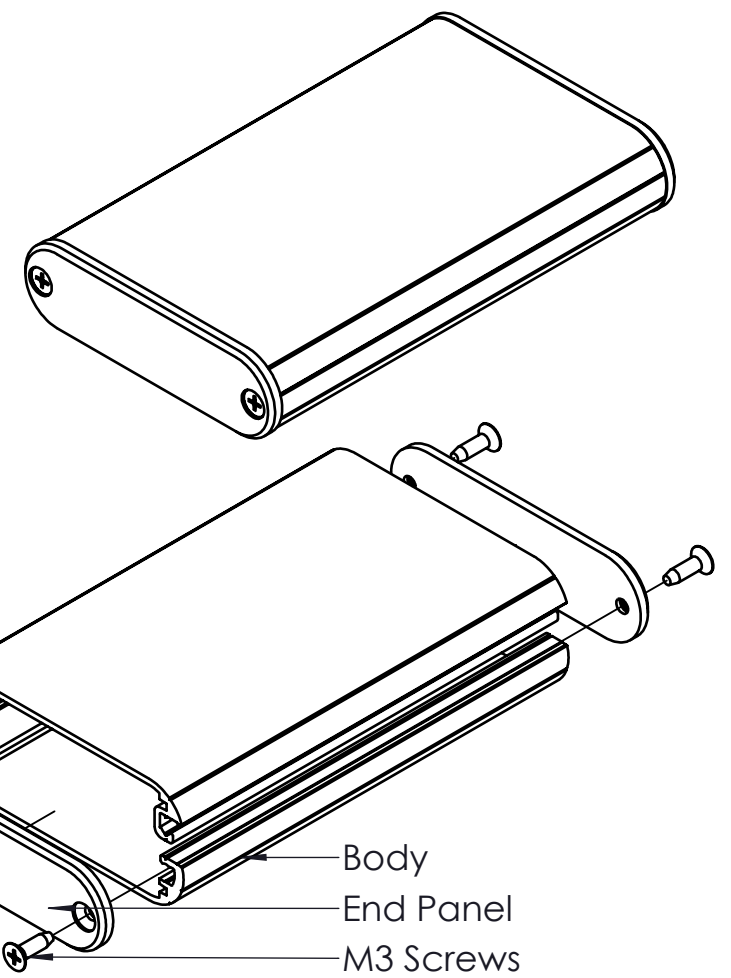

ISO VIEW
2:3

 CAMDENBOSS JAMES CARTER RD, MILDENHALL, SUFFOLK. IP28 7DE TEL: 01638 716101 FAX: 01638 716554 EMAIL: Sales@CamdenBoss.com WEB: www.CamdenBoss.com			UNLESS OTHERWISE SPECIFIED: DIMENSIONS ARE IN MILLIMETERS	DO NOT SCALE DRAWING	REVISION. ○	
			GENERAL TOLERANCES +/- 0.2	TITLE: 85 SERIES ROUND ALUMINIUM ENCLOSURES, SIZE 12, SILVER 114x70x20		
DRAWN	NAME	SIGNED	DATE	FINISH. SILVER	DWG NO. CDM8512SL	A4
LEWIS LETCHFORD	LL		30/01/2014	MATERIAL. ALUMINIUM		
CHKD	-	-	-	PROJECTION. 	SCALE: 2:3	SHEET 1 OF 1