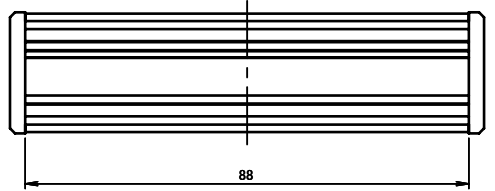

ISO VIEW
2:3

 CAMDENBOSS JAMES CARTER RD, MILDENHALL, SUFFOLK. IP28 7DE TEL: 01638 716101 FAX: 01638 716554 EMAIL: Sales@CamdenBoss.com WEB: www.CamdenBoss.com		UNLESS OTHERWISE SPECIFIED: DIMENSIONS ARE IN MILLIMETERS	DO NOT SCALE DRAWING	REVISION. ○
		GENERAL TOLERANCES +/- 0.2	TITLE: 85 SERIES ROUND ALUMINIUM ENCLOSURES, SIZE 14, SILVER 94x82x24	
DRAWN LEWIS LETCHFORD		FINISH. SILVER	DWG NO. CDM8514SL	
NAME	SIGNED	DATE	MATERIAL. ALUMINIUM	A4
CHKD -	-	-	PROJECTION. 	SHEET 1 OF 1