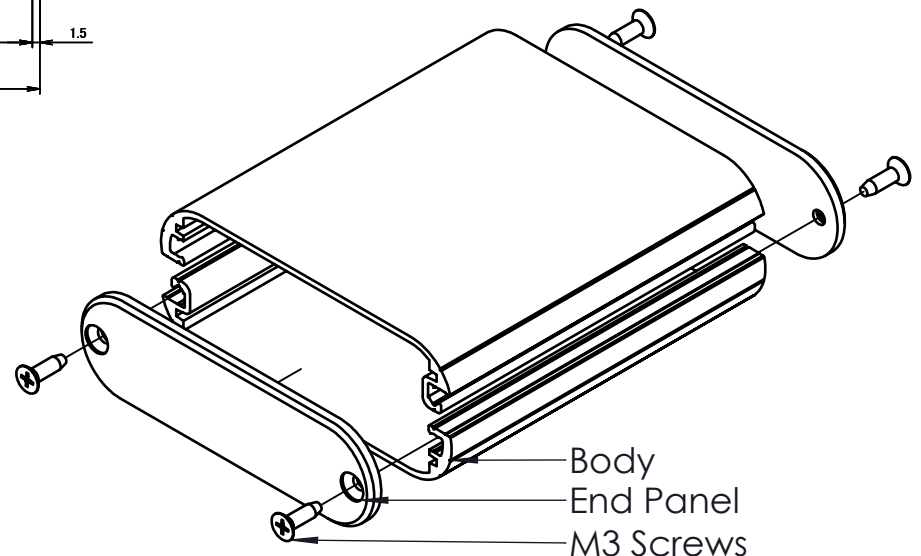

ISO VIEW
2:3

 CAMDENBOSS JAMES CARTER RD, MILDENHALL, SUFFOLK. IP28 7DE TEL: 01638 716101 FAX: 01638 716554 EMAIL: Sales@CamdenBoss.com WEB: www.CamdenBoss.com		UNLESS OTHERWISE SPECIFIED: DIMENSIONS ARE IN MILLIMETERS	DO NOT SCALE DRAWING	REVISION. ○
		GENERAL TOLERANCES +/- 0.2	TITLE: 85 SERIES ROUND ALUMINIUM ENCLOSURES, SIZE 14, SILVER 94x82x24	
DRAWN LEWIS LETCHFORD		FINISH. SILVER	DWG NO. CDM8514SL	
NAME	SIGNED	DATE	MATERIAL. ALUMINIUM	A4
CHKD -	-	-	PROJECTION. 	SHEET 1 OF 1