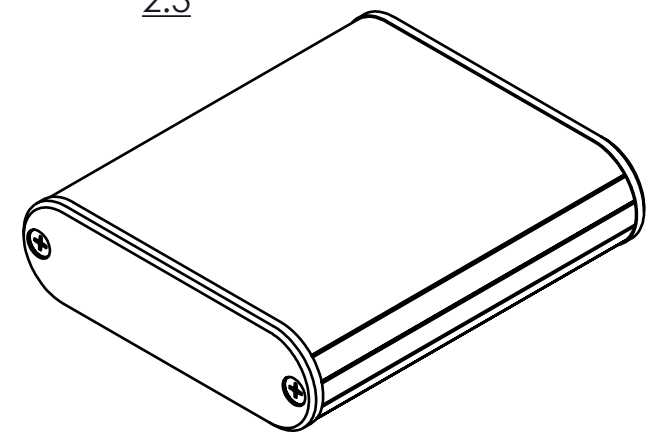

ISO VIEW
2:3

 CAMDENBOSS JAMES CARTER RD, MILDENHALL, SUFFOLK. IP28 7DE TEL: 01638 716101 FAX: 01638 716554 EMAIL: Sales@CamdenBoss.com WEB: www.CamdenBoss.com		UNLESS OTHERWISE SPECIFIED: DIMENSIONS ARE IN MILLIMETERS	DO NOT SCALE DRAWING	REVISION. ○
		GENERAL TOLERANCES +/- 0.2	TITLE: 85 SERIES ROUND ALUMINIUM ENCLOSURES, SIZE 14, SILVER 94x82x24	
DRAWN LEWIS LETCHFORD		FINISH. SILVER	DWG NO. CDM8514SL	
NAME	SIGNED	DATE	MATERIAL. ALUMINIUM	A4
CHKD -	-	-	PROJECTION. 	SHEET 1 OF 1