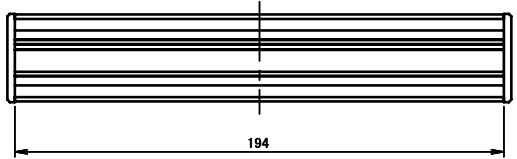

ISO VIEW
1:3

 CAMDENBOSS JAMES CARTER RD, MILDENHALL, SUFFOLK. IP28 7DE TEL: 01638 716101 FAX: 01638 716554 EMAIL: Sales@CamdenBoss.com WEB: www.CamdenBoss.com		UNLESS OTHERWISE SPECIFIED: DIMENSIONS ARE IN MILLIMETERS	DO NOT SCALE DRAWING	REVISION. ○
		GENERAL TOLERANCES +/- 0.2	TITLE: 85 SERIES ROUND ALUMINIUM ENCLOSURES, SIZE 30, SILVER 200x130x35	
DRAWN LEWIS LETCHFORD		FINISH. SILVER	DWG NO. CDM8530SL	
NAME	SIGNED	DATE	MATERIAL. ALUMINIUM	A4
CHK'D	-	-	PROJECTION. 	SCALE: 1:3
				SHEET 1 OF 1