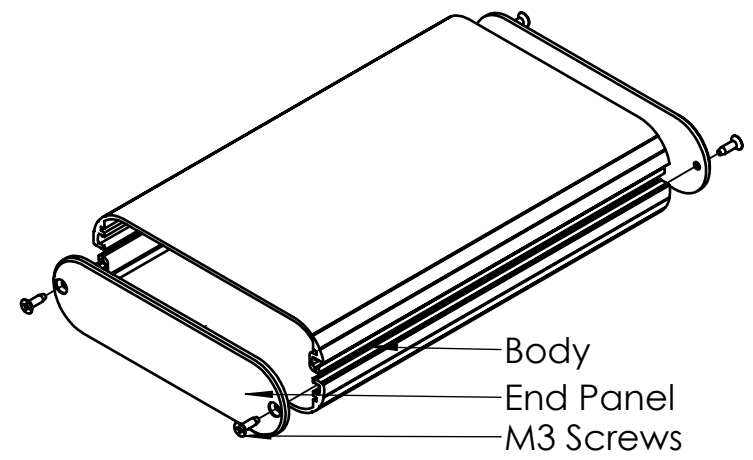

ISO VIEW
1:3

 CAMDENBOSS JAMES CARTER RD, MILDENHALL, SUFFOLK. IP28 7DE TEL: 01638 716101 FAX: 01638 716554 EMAIL: Sales@CamdenBoss.com WEB: www.CamdenBoss.com		UNLESS OTHERWISE SPECIFIED: DIMENSIONS ARE IN MILLIMETERS	DO NOT SCALE DRAWING	REVISION. ○
		GENERAL TOLERANCES +/- 0.2	TITLE: 85 SERIES ROUND ALUMINIUM ENCLOSURES, SIZE 30, SILVER 200x130x35	
DRAWN LEWIS LETCHFORD		FINISH. SILVER	DWG NO. CDM8530SL	
NAME	SIGNED	DATE	MATERIAL. ALUMINIUM	A4
CHK'D	-	-	PROJECTION. 	SCALE: 1:3
				SHEET 1 OF 1