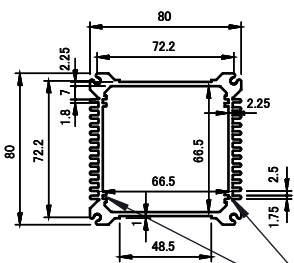

ISO VIEW
1:4

PCB SLOT

 CAMDENBOSS JAMES CARTER RD, MILDENHALL, SUFFOLK. IP28 7DE TEL: 01638 716101 FAX: 01638 716554 EMAIL: Sales@CamdenBoss.com WEB: www.CamdenBoss.com		UNLESS OTHERWISE SPECIFIED: DIMENSIONS ARE IN MILLIMETERS	DO NOT SCALE DRAWING	REVISION. <input type="checkbox"/>
		GENERAL TOLERANCES +/- 0.2	TITLE: 88 SERIES IP67 HEAT SINK CASES, SIZE 13, SILVER, 220x86.3x86.3	
		FINISH. SILVER ANODIZED POWDER COATED END CAPS	MATERIAL. ALUMINIUM	DWG NO. CDM8813SL
DRAWN	LEWIS LETCHFORD	L.L.	31/01/2014	SCALE: 1:4
CHK'D	IAN PAGANO	I.P.	27/02/14	SHEET 1 OF 1

A4