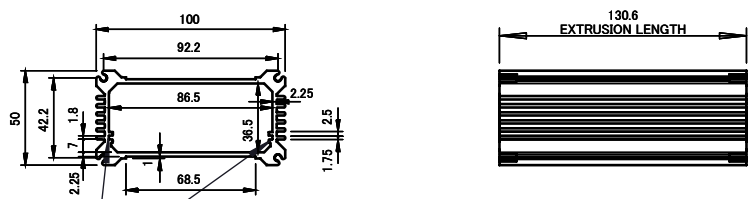

ISO VIEW
2:8

PCB SLOT

 CAMDENBOSS JAMES CARTER RD, MILDENHALL, SUFFOLK. IP28 7DE TEL: 01638 716101 FAX: 01638 716554 EMAIL: Sales@CamdenBoss.com WEB: www.CamdenBoss.com				UNLESS OTHERWISE SPECIFIED: DIMENSIONS ARE IN MILLIMETERS	DO NOT SCALE DRAWING	REVISION. <input type="radio"/>
				GENERAL TOLERANCES +/- 0.2	TITLE: 88 SERIES IP67 HEAT SINK CASES, SIZE 16, SILVER, 150x106.3x56.3	
	NAME	SIGNED	DATE	MATERIAL. ALUMINIUM	DWG NO.	CDM8816SL
DRAWN	LEWIS LETCHFORD	L.L.	31/01/2014			
CHK'D	IAN PAGANO	I.P.	27/02/14	PROJECTION. 	SCALE: 2:8	SHEET 1 OF 1