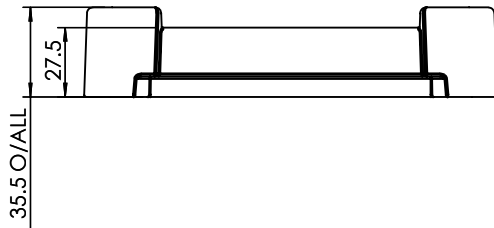

1 2 3 4 5 6

A

A

Section A-A

ISO VIEW

B

B

Section B-B

C

C

Spacer Blind Cap Screws

D

D

 CAMDENBOSS JAMES CARTER RD, MILDENHALL, SUFFOLK. IP28 7DE TEL: 01638 716101 FAX: 01638 716554 EMAIL: Sales@CamdenBoss.com WEB: www.CamdenBoss.com				UNLESS OTHERWISE SPECIFIED: DIMENSIONS ARE IN MILLIMETERS	DO NOT SCALE DRAWING	REVISION. <input type="checkbox"/>	
				GENERAL TOLERANCES +/- 0.2	TITLE: 88 SERIES SILICONE BOOTS, SIZE5, BLACK 163.9x90.1x35.5		
	NAME	SIGNED	DATE	FINISH. SMOOTH	MATERIAL. SILICONE	DWG NO. CDM88B5BK	A4
DRAWN	LEWIS LETCHFORD	LL	07/03/2014	PROJECTION. 	SCALE: 1:3	SHEET 1 OF 1	
CHK'D	-	-	-				