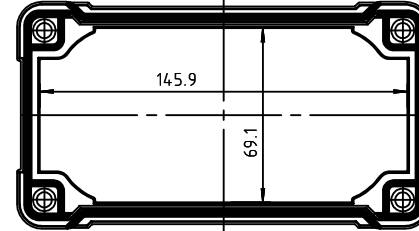

1 2 3 4 5 6

A

A

Section A-A

ISO VIEW

B

B

Section B-B

C

C

Spacer Blind Cap Screws

D

D

 CAMDENBOSS JAMES CARTER RD, MILDENHALL, SUFFOLK. IP28 7DE TEL: 01638 716101 FAX: 01638 716554 EMAIL: Sales@CamdenBoss.com WEB: www.CamdenBoss.com				UNLESS OTHERWISE SPECIFIED: DIMENSIONS ARE IN MILLIMETERS	DO NOT SCALE DRAWING	REVISION. <input type="checkbox"/>	
				GENERAL TOLERANCES +/- 0.2	TITLE: 88 SERIES SILICONE BOOTS, SIZE5, BLACK 163.9x90.1x35.5		
	NAME	SIGNED	DATE	FINISH. SMOOTH	MATERIAL. SILICONE	DWG NO. CDM88B5BK	A4
DRAWN	LEWIS LETCHFORD	LL	07/03/2014	PROJECTION. 	SCALE: 1:3	SHEET 1 OF 1	
CHK'D	-	-	-				