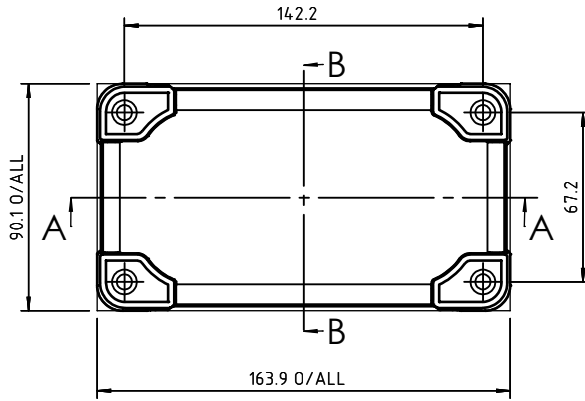

1 2 3 4 5 6

A

A

Section A-A

ISO VIEW

B

B

Section B-B

C

C

Spacer Blind Cap Screws

D

D

 CAMDENBOSS JAMES CARTER RD, MILDENHALL, SUFFOLK. IP28 7DE TEL: 01638 716101 FAX: 01638 716554 EMAIL: Sales@CamdenBoss.com WEB: www.CamdenBoss.com				UNLESS OTHERWISE SPECIFIED: DIMENSIONS ARE IN MILLIMETERS	DO NOT SCALE DRAWING	REVISION. <input type="checkbox"/>	
				GENERAL TOLERANCES +/- 0.2	TITLE: 88 SERIES SILICONE BOOTS, SIZE5, BLACK 163.9x90.1x35.5		
	NAME	SIGNED	DATE	FINISH. SMOOTH	MATERIAL. SILICONE	DWG NO. CDM88B5BK	A4
DRAWN	LEWIS LETCHFORD	LL	07/03/2014	PROJECTION. 	SCALE: 1:3	SHEET 1 OF 1	
CHK'D	-	-	-				