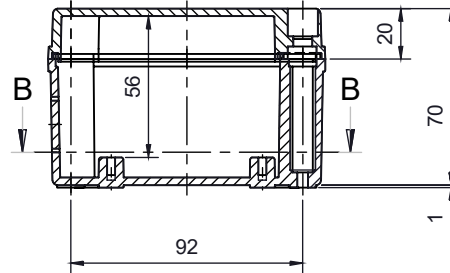

PART NUMBER	Description
CHDX6-221	Polycarb, Solid Lid
CHDX6-221C	Polycarb, Transparent Lid
CHDX6-321	ABS, Solid Lid
CHDX6-321C	ABS, Transparent Lid

**SECTION B-B**

**SECTION A-A**

 <b>CAMDENBOSS</b> JAMES CARTER RD, MILDENHALL, SUFFOLK. IP28 7DE TEL: 01638 716101 FAX: 01638 716554 EMAIL: Sales@CamdenBoss.com WEB: www.CamdenBoss.com				UNLESS OTHERWISE SPECIFIED: DIMENSIONS ARE IN MILLIMETERS	GENERAL TOLERANCES +/- 0.2	REVISION. ○
				FINISH: GLOSS LID, LIGHT SPARK BASE	TITLE: X6 Series Knock out Enclosure, 110x80x70	
COLOUR: LIGHT GREY				MATERIAL: SEE TABLE	DWG NO. CHDX6 (110x80x70)	A4
DRAWN: ALWIN B.K.	SIGNED: ABK	DATE: 08/12/17	PROJECTION: 	SCALE: 1:3	SHEET 1 OF 1	DO NOT SCALE DRAWING
CHK'D: A.GOODENOUGH	SIGNED: A.G.	DATE: 08/12/17				