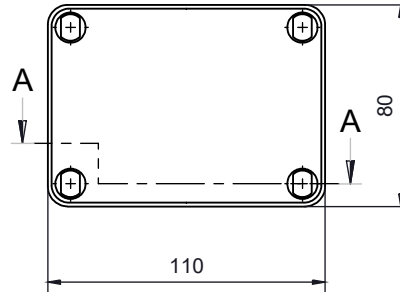

PART NUMBER	Description
CHDX6-221	Polycarb, Solid Lid
CHDX6-221C	Polycarb, Transparent Lid
CHDX6-321	ABS, Solid Lid
CHDX6-321C	ABS, Transparent Lid

**SECTION B-B**

**SECTION A-A**

 <b>CAMDENBOSS</b> JAMES CARTER RD, MILDENHALL, SUFFOLK. IP28 7DE TEL: 01638 716101 FAX: 01638 716554 EMAIL: Sales@CamdenBoss.com WEB: www.CamdenBoss.com				UNLESS OTHERWISE SPECIFIED: DIMENSIONS ARE IN MILLIMETERS	GENERAL TOLERANCES +/- 0.2	REVISION. ○
				FINISH: GLOSS LID, LIGHT SPARK BASE	TITLE: X6 Series Knock out Enclosure, 110x80x70	
COLOUR: LIGHT GREY				MATERIAL: SEE TABLE	DWG NO. CHDX6 (110x80x70)	A4
DRAWN: ALWIN B.K.	SIGNED: ABK	DATE: 08/12/17	PROJECTION: 	SCALE: 1:3	SHEET 1 OF 1	DO NOT SCALE DRAWING
CHK'D: A.GOODENOUGH	SIGNED: A.G.	DATE: 08/12/17				