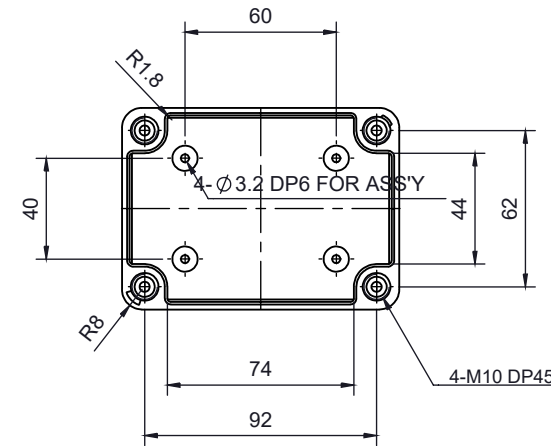

PART NUMBER	Description
CHDX6-221	Polycarb, Solid Lid
CHDX6-221C	Polycarb, Transparent Lid
CHDX6-321	ABS, Solid Lid
CHDX6-321C	ABS, Transparent Lid

**SECTION B-B**

**SECTION A-A**

 <b>CAMDENBOSS</b> JAMES CARTER RD, MILDENHALL, SUFFOLK. IP28 7DE TEL: 01638 716101 FAX: 01638 716554 EMAIL: Sales@CamdenBoss.com WEB: www.CamdenBoss.com				UNLESS OTHERWISE SPECIFIED: DIMENSIONS ARE IN MILLIMETERS	GENERAL TOLERANCES +/- 0.2	REVISION. ○
				FINISH: GLOSS LID, LIGHT SPARK BASE	TITLE: X6 Series Knock out Enclosure, 110x80x70	
COLOUR: LIGHT GREY				MATERIAL: SEE TABLE	DWG NO. CHDX6 (110x80x70)	A4
DRAWN: ALWIN B.K.	SIGNED: ABK	DATE: 08/12/17	PROJECTION: 	SCALE: 1:3	SHEET 1 OF 1	DO NOT SCALE DRAWING
CHK'D: A.GOODENOUGH	SIGNED: A.G.	DATE: 08/12/17				