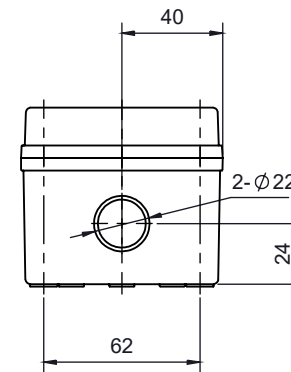

PART NUMBER	Description
CHDX6-221	Polycarb, Solid Lid
CHDX6-221C	Polycarb, Transparent Lid
CHDX6-321	ABS, Solid Lid
CHDX6-321C	ABS, Transparent Lid

**SECTION B-B**

**SECTION A-A**

 <b>CAMDENBOSS</b> JAMES CARTER RD, MILDENHALL, SUFFOLK. IP28 7DE TEL: 01638 716101 FAX: 01638 716554 EMAIL: Sales@CamdenBoss.com WEB: www.CamdenBoss.com				UNLESS OTHERWISE SPECIFIED: DIMENSIONS ARE IN MILLIMETERS	GENERAL TOLERANCES +/- 0.2	REVISION. ○
				FINISH: GLOSS LID, LIGHT SPARK BASE	TITLE: X6 Series Knock out Enclosure, 110x80x70	
COLOUR: LIGHT GREY				MATERIAL: SEE TABLE	DWG NO. CHDX6 (110x80x70)	A4
DRAWN: ALWIN B.K.	SIGNED: ABK	DATE: 08/12/17	PROJECTION: 	SCALE: 1:3	SHEET 1 OF 1	DO NOT SCALE DRAWING
CHK'D: A.GOODENOUGH	SIGNED: A.G.	DATE: 08/12/17				