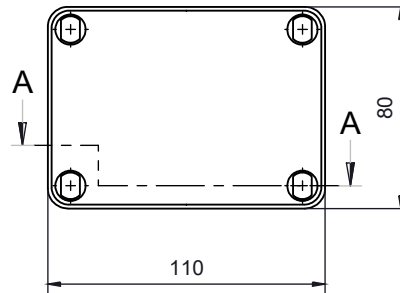

PART NUMBER	Description
CHDX6-221	Polycarb, Solid Lid
CHDX6-221C	Polycarb, Transparent Lid
CHDX6-321	ABS, Solid Lid
CHDX6-321C	ABS, Transparent Lid

SECTION B-B

SECTION A-A

 CAMDENBOSS JAMES CARTER RD, MILDENHALL, SUFFOLK. IP28 7DE TEL: 01638 716101 FAX: 01638 716554 EMAIL: Sales@CamdenBoss.com WEB: www.CamdenBoss.com				UNLESS OTHERWISE SPECIFIED: DIMENSIONS ARE IN MILLIMETERS	GENERAL TOLERANCES +/- 0.2	REVISION. ○
				FINISH: GLOSS LID, LIGHT SPARK BASE	TITLE: X6 Series Knock out Enclosure, 110x80x70	
COLOUR: LIGHT GREY				MATERIAL: SEE TABLE	DWG NO. CHDX6 (110x80x70)	A4
DRAWN: ALWIN B.K	SIGNED: ABK	DATE: 08/12/17	PROJECTION: 	SCALE: 1:3	SHEET 1 OF 1	DO NOT SCALE DRAWING
CHK'D: A.GOODENOUGH	SIGNED: A.G	DATE: 08/12/17				