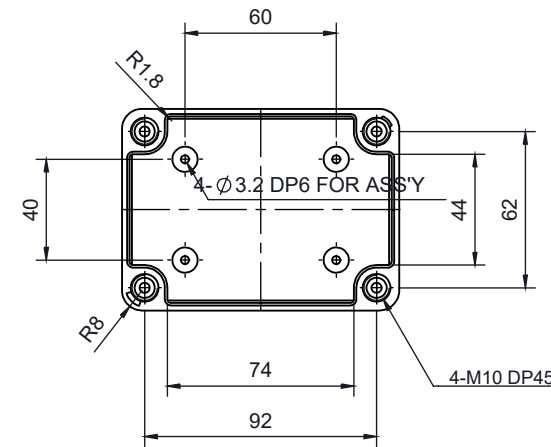

PART NUMBER	Description
CHDX6-221	Polycarb, Solid Lid
CHDX6-221C	Polycarb, Transparent Lid
CHDX6-321	ABS, Solid Lid
CHDX6-321C	ABS, Transparent Lid

SECTION B-B

SECTION A-A

 CAMDENBOSS JAMES CARTER RD, MILDENHALL, SUFFOLK. IP28 7DE TEL: 01638 716101 FAX: 01638 716554 EMAIL: Sales@CamdenBoss.com WEB: www.CamdenBoss.com				UNLESS OTHERWISE SPECIFIED: DIMENSIONS ARE IN MILLIMETERS	GENERAL TOLERANCES +/- 0.2	REVISION. ○
				FINISH: GLOSS LID, LIGHT SPARK BASE	TITLE: X6 Series Knock out Enclosure, 110x80x70	
COLOUR: LIGHT GREY				MATERIAL: SEE TABLE	DWG NO. CHDX6 (110x80x70)	A4
DRAWN: ALWIN B.K	SIGNED: ABK	DATE: 08/12/17	PROJECTION: 	SCALE: 1:3	SHEET 1 OF 1	DO NOT SCALE DRAWING
CHK'D: A.GOODENOUGH	SIGNED: A.G	DATE: 08/12/17				