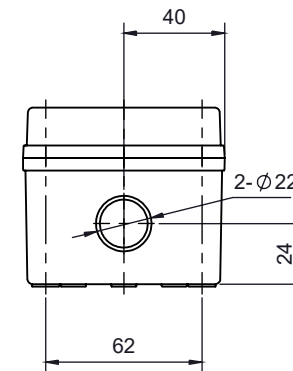

PART NUMBER	Description
CHDX6-221	Polycarb, Solid Lid
CHDX6-221C	Polycarb, Transparent Lid
CHDX6-321	ABS, Solid Lid
CHDX6-321C	ABS, Transparent Lid

SECTION B-B

SECTION A-A

 CAMDENBOSS JAMES CARTER RD, MILDENHALL, SUFFOLK. IP28 7DE TEL: 01638 716101 FAX: 01638 716554 EMAIL: Sales@CamdenBoss.com WEB: www.CamdenBoss.com				UNLESS OTHERWISE SPECIFIED: DIMENSIONS ARE IN MILLIMETERS	GENERAL TOLERANCES +/- 0.2	REVISION. ○
				FINISH: GLOSS LID, LIGHT SPARK BASE	TITLE: X6 Series Knock out Enclosure, 110x80x70	
COLOUR: LIGHT GREY				MATERIAL: SEE TABLE	DWG NO. CHDX6 (110x80x70)	A4
DRAWN: ALWIN B.K	SIGNED: ABK	DATE: 08/12/17	PROJECTION: 	SCALE: 1:3	SHEET 1 OF 1	DO NOT SCALE DRAWING
CHK'D: A.GOODENOUGH	SIGNED: A.G	DATE: 08/12/17				