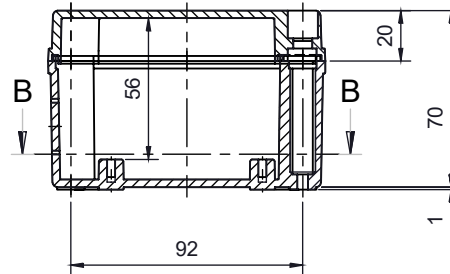

PART NUMBER	Description
CHDX6-221	Polycarb, Solid Lid
CHDX6-221C	Polycarb, Transparent Lid
CHDX6-321	ABS, Solid Lid
CHDX6-321C	ABS, Transparent Lid

SECTION B-B

SECTION A-A

 CAMDENBOSS JAMES CARTER RD, MILDENHALL, SUFFOLK. IP28 7DE TEL: 01638 716101 FAX: 01638 716554 EMAIL: Sales@CamdenBoss.com WEB: www.CamdenBoss.com				UNLESS OTHERWISE SPECIFIED: DIMENSIONS ARE IN MILLIMETERS	GENERAL TOLERANCES +/- 0.2	REVISION. ○
				FINISH: GLOSS LID, LIGHT SPARK BASE	TITLE: X6 Series Knock out Enclosure, 110x80x70	
COLOUR: LIGHT GREY				MATERIAL: SEE TABLE	DWG NO. CHDX6 (110x80x70)	A4
DRAWN: ALWIN B.K	SIGNED: ABK	DATE: 08/12/17	PROJECTION: 	SCALE: 1:3	SHEET 1 OF 1	DO NOT SCALE DRAWING
CHK'D: A.GOODENOUGH	SIGNED: A.G	DATE: 08/12/17				