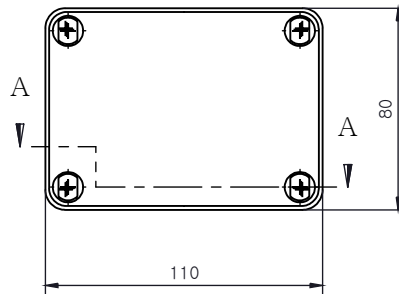

PART NUMBER	Description
CHDX6-222	Polycarb, Solid Lid
CHDX6-222C	Polycarb, Transparent Lid
CHDX6-322	ABS, Solid Lid
CHDX6-322C	ABS, Transparent Lid

SECTION B-B

SECTION A-A

 CAMDENBOSS <small>CONNECT. ENCLOSE. INNOVATE.</small> JAMES CARTER RD, MILDENHALL, SUFFOLK. IP28 7DE TEL: 01638 716101 FAX: 01638 716554 EMAIL: Sales@CamdenBoss.com WEB: www.CamdenBoss.com			UNLESS OTHERWISE SPECIFIED: DIMENSIONS ARE IN MILLIMETERS	GENERAL TOLERANCES +/- 0.2	REVISION. <input type="checkbox"/>
			FINISH. LID GLOSS, BASE LIGHT SPARK	TITLE: X6 Series Knock out Enclosure, 110x80x85	
DRAWN ALWIN B.K ABK 08/12/17			COLOUR. LIGHT GREY	DWG NO. CHDX6 (110x80x85) A4	
CHKD A.GOODENOUGH A.G 08/12/17	MATERIAL. See table	PROJECTION. 	SCALE. 1:3	SHEET 1 OF 1	DO NOT SCALE DRAWING