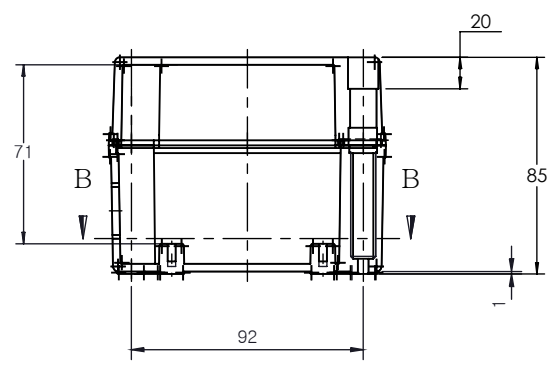

PART NUMBER	Description
CHDX6-222	Polycarb, Solid Lid
CHDX6-222C	Polycarb, Transparent Lid
CHDX6-322	ABS, Solid Lid
CHDX6-322C	ABS, Transparent Lid

SECTION B-B

SECTION A-A

 CAMDENBOSS <small>CONNECT. ENCLOSE. INNOVATE.</small> JAMES CARTER RD, MILDENHALL, SUFFOLK. IP28 7DE TEL: 01638 716101 FAX: 01638 716554 EMAIL: Sales@CamdenBoss.com WEB: www.CamdenBoss.com			UNLESS OTHERWISE SPECIFIED: DIMENSIONS ARE IN MILLIMETERS	GENERAL TOLERANCES +/- 0.2	REVISION. <input type="checkbox"/>
			FINISH. LID GLOSS, BASE LIGHT SPARK	TITLE: X6 Series Knock out Enclosure, 110x80x85	
DRAWN ALWIN B.K ABK 08/12/17			COLOUR. LIGHT GREY	DWG NO. CHDX6 (110x80x85) A4	
CHKD A.GOODENOUGH A.G 08/12/17	MATERIAL. See table	PROJECTION. 	SCALE. 1:3	SHEET 1 OF 1	DO NOT SCALE DRAWING