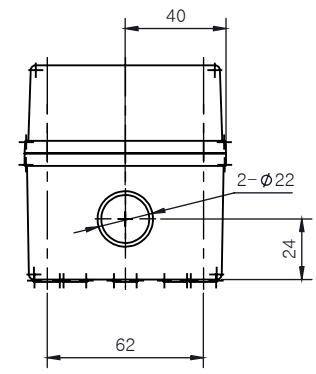

PART NUMBER	Description
CHDX6-222	Polycarb, Solid Lid
CHDX6-222C	Polycarb, Transparent Lid
CHDX6-322	ABS, Solid Lid
CHDX6-322C	ABS, Transparent Lid

SECTION B-B

SECTION A-A

 CAMDENBOSS <small>CONNECT. ENCLOSE. INNOVATE.</small> JAMES CARTER RD, MILDENHALL, SUFFOLK. IP28 7DE TEL: 01638 716101 FAX: 01638 716554 EMAIL: Sales@CamdenBoss.com WEB: www.CamdenBoss.com			UNLESS OTHERWISE SPECIFIED: DIMENSIONS ARE IN MILLIMETERS	GENERAL TOLERANCES +/- 0.2	REVISION. <input type="checkbox"/>
			FINISH. LID GLOSS, BASE LIGHT SPARK	TITLE: X6 Series Knock out Enclosure, 110x80x85	
DRAWN ALWIN B.K ABK 08/12/17			COLOUR. LIGHT GREY	DWG NO. CHDX6 (110x80x85) A4	
CHKD A.GOODENOUGH A.G 08/12/17	MATERIAL. See table	PROJECTION. 	SCALE. 1:3	SHEET 1 OF 1	DO NOT SCALE DRAWING