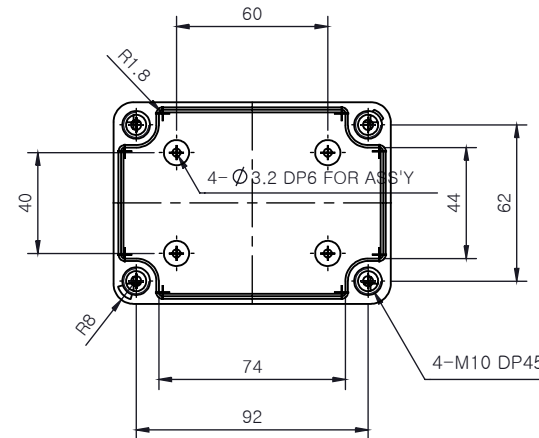

PART NUMBER	Description
CHDX6-222	Polycarb, Solid Lid
CHDX6-222C	Polycarb, Transparent Lid
CHDX6-322	ABS, Solid Lid
CHDX6-322C	ABS, Transparent Lid

SECTION B-B

SECTION A-A

 CAMDENBOSS <small>CONNECT. ENCLOSE. INNOVATE.</small> JAMES CARTER RD, MILDENHALL, SUFFOLK. IP28 7DE TEL: 01638 716101 FAX: 01638 716554 EMAIL: Sales@CamdenBoss.com WEB: www.CamdenBoss.com			UNLESS OTHERWISE SPECIFIED: DIMENSIONS ARE IN MILLIMETERS	GENERAL TOLERANCES +/- 0.2	REVISION. <input type="checkbox"/>
			FINISH. LID GLOSS, BASE LIGHT SPARK	TITLE: X6 Series Knock out Enclosure, 110x80x85	
DRAWN ALWIN B.K ABK 08/12/17			COLOUR. LIGHT GREY	DWG NO. CHDX6 (110x80x85) A4	
CHKD A.GOODENOUGH A.G 08/12/17	MATERIAL. See table	PROJECTION. 	SCALE. 1:3	SHEET 1 OF 1	DO NOT SCALE DRAWING