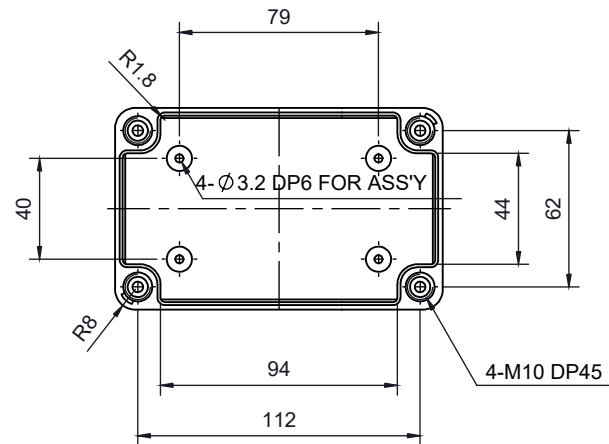

PART NUMBER	Description
CHDX6-223	Polycarb, Solid Lid
CHDX6-223C	Polycarb, Transparent Lid
CHDX6-323	ABS, Solid Lid
CHDX6-323C	ABS, Transparent Lid

SECTION B-B

SECTION A-A

 CAMDENBOSS JAMES CARTER RD, MILDENHALL, SUFFOLK. IP28 7DE TEL: 01638 716101 FAX: 01638 716554 EMAIL: Sales@CamdenBoss.com WEB: www.CamdenBoss.com				UNLESS OTHERWISE SPECIFIED: DIMENSIONS ARE IN MILLIMETERS		GENERAL TOLERANCES +/- 0.2		REVISION. <input type="radio"/>	
				FINISH. LID GLOSS, BASE LIGHT SPARK		TITLE: X6 Series Knock out Enclosure, 130x80x70			
				COLOUR. LIGHT GREY					
				MATERIAL. SEE TABLE		DWG NO. CHDX6 (130x80x70)		A4	
DRAWN	ALWIN B.K	ABK	08/12/17	PROJECTION. 		SCALE: 1:3		SHEET 1 OF 1	
CHK'D	A.GOODENOUGH	A.G	08/12/17	DO NOT SCALE DRAWING					