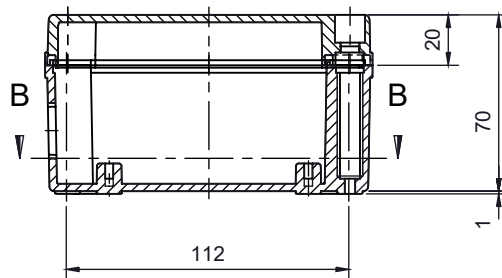

PART NUMBER	Description
CHDX6-223	Polycarb, Solid Lid
CHDX6-223C	Polycarb, Transparent Lid
CHDX6-323	ABS, Solid Lid
CHDX6-323C	ABS, Transparent Lid

SECTION B-B

SECTION A-A

 CAMDENBOSS JAMES CARTER RD, MILDENHALL, SUFFOLK. IP28 7DE TEL: 01638 716101 FAX: 01638 716554 EMAIL: Sales@CamdenBoss.com WEB: www.CamdenBoss.com				UNLESS OTHERWISE SPECIFIED: DIMENSIONS ARE IN MILLIMETERS		GENERAL TOLERANCES +/- 0.2		REVISION. <input type="radio"/>	
				FINISH. LID GLOSS, BASE LIGHT SPARK		TITLE: X6 Series Knock out Enclosure, 130x80x70			
				COLOUR. LIGHT GREY					
				MATERIAL. SEE TABLE		DWG NO. CHDX6 (130x80x70)		A4	
DRAWN	ALWIN B.K	ABK	08/12/17	PROJECTION. 		SCALE: 1:3		SHEET 1 OF 1	
CHK'D	A.GOODENOUGH	A.G	08/12/17	DO NOT SCALE DRAWING					