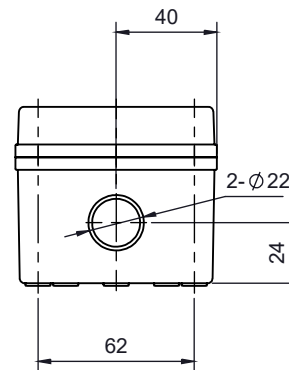

PART NUMBER	Description
CHDX6-223	Polycarb, Solid Lid
CHDX6-223C	Polycarb, Transparent Lid
CHDX6-323	ABS, Solid Lid
CHDX6-323C	ABS, Transparent Lid

SECTION B-B

SECTION A-A

 CAMDENBOSS JAMES CARTER RD, MILDENHALL, SUFFOLK. IP28 7DE TEL: 01638 716101 FAX: 01638 716554 EMAIL: Sales@CamdenBoss.com WEB: www.CamdenBoss.com				UNLESS OTHERWISE SPECIFIED: DIMENSIONS ARE IN MILLIMETERS		GENERAL TOLERANCES +/- 0.2		REVISION. <input type="radio"/>	
				FINISH. LID GLOSS, BASE LIGHT SPARK		TITLE: X6 Series Knock out Enclosure, 130x80x70			
				COLOUR. LIGHT GREY					
				MATERIAL. SEE TABLE		DWG NO. CHDX6 (130x80x70)		A4	
DRAWN	ALWIN B.K	ABK	08/12/17	PROJECTION. 		SCALE: 1:3		SHEET 1 OF 1	
CHK'D	A.GOODENOUGH	A.G	08/12/17	DO NOT SCALE DRAWING					