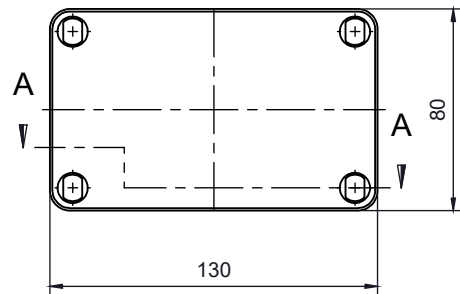

PART NUMBER	Description
CHDX6-223	Polycarb, Solid Lid
CHDX6-223C	Polycarb, Transparent Lid
CHDX6-323	ABS, Solid Lid
CHDX6-323C	ABS, Transparent Lid

SECTION B-B

SECTION A-A

 CAMDENBOSS JAMES CARTER RD, MILDENHALL, SUFFOLK. IP28 7DE TEL: 01638 716101 FAX: 01638 716554 EMAIL: Sales@CamdenBoss.com WEB: www.CamdenBoss.com				UNLESS OTHERWISE SPECIFIED: DIMENSIONS ARE IN MILLIMETERS		GENERAL TOLERANCES +/- 0.2		REVISION. <input type="radio"/>	
				FINISH. LID GLOSS, BASE LIGHT SPARK		TITLE: X6 Series Knock out Enclosure, 130x80x70			
				COLOUR. LIGHT GREY					
				MATERIAL. SEE TABLE		DWG NO. CHDX6 (130x80x70)		A4	
DRAWN	ALWIN B.K	ABK	08/12/17	PROJECTION. 		SCALE: 1:3		SHEET 1 OF 1	
CHK'D	A.GOODENOUGH	A.G	08/12/17	DO NOT SCALE DRAWING					