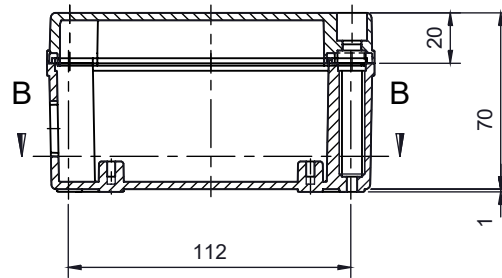

PART NUMBER	Description
CHDX6-223	Polycarb, Solid Lid
CHDX6-223C	Polycarb, Transparent Lid
CHDX6-323	ABS, Solid Lid
CHDX6-323C	ABS, Transparent Lid

SECTION B-B

SECTION A-A

 CAMDENBOSS JAMES CARTER RD, MILDENHALL, SUFFOLK. IP28 7DE TEL: 01638 716101 FAX: 01638 716554 EMAIL: Sales@CamdenBoss.com WEB: www.CamdenBoss.com				UNLESS OTHERWISE SPECIFIED: DIMENSIONS ARE IN MILLIMETERS		GENERAL TOLERANCES +/- 0.2		REVISION. ○		
				FINISH. LID GLOSS, BASE LIGHT SPARK		TITLE: X6 Series Knock out Enclosure, 130x80x70				
				COLOUR. LIGHT GREY		DWG NO. CHDX6 (130x80x70) A4				
DRAWN ALWIN B.K ABK 08/12/17				MATERIAL. SEE TABLE						
CHK'D A.GOODENOUGH A.G 08/12/17				PROJECTION. 		SCALE. 1:3		SHEET 1 OF 1		DO NOT SCALE DRAWING