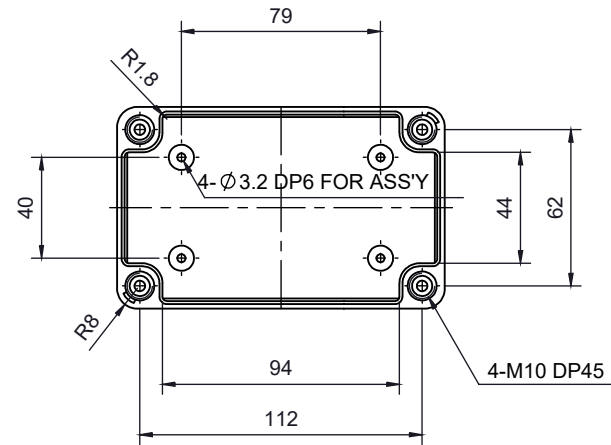

PART NUMBER	Description
CHDX6-223	Polycarb, Solid Lid
CHDX6-223C	Polycarb, Transparent Lid
CHDX6-323	ABS, Solid Lid
CHDX6-323C	ABS, Transparent Lid

SECTION B-B

SECTION A-A

 CAMDENBOSS JAMES CARTER RD, MILDENHALL, SUFFOLK. IP28 7DE TEL: 01638 716101 FAX: 01638 716554 EMAIL: Sales@CamdenBoss.com WEB: www.CamdenBoss.com				UNLESS OTHERWISE SPECIFIED: DIMENSIONS ARE IN MILLIMETERS		GENERAL TOLERANCES +/- 0.2		REVISION. ○		
				FINISH. LID GLOSS, BASE LIGHT SPARK		TITLE: X6 Series Knock out Enclosure, 130x80x70				
				COLOUR. LIGHT GREY		DWG NO. CHDX6 (130x80x70) A4				
DRAWN ALWIN B.K ABK 08/12/17				MATERIAL. SEE TABLE						
CHK'D A.GOODENOUGH A.G 08/12/17				PROJECTION. 		SCALE. 1:3		SHEET 1 OF 1		DO NOT SCALE DRAWING