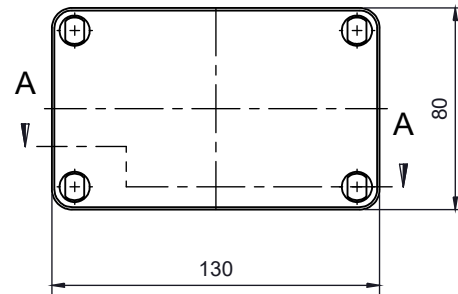

PART NUMBER	Description
CHDX6-223	Polycarb, Solid Lid
CHDX6-223C	Polycarb, Transparent Lid
CHDX6-323	ABS, Solid Lid
CHDX6-323C	ABS, Transparent Lid

SECTION B-B

SECTION A-A

 CAMDENBOSS JAMES CARTER RD, MILDENHALL, SUFFOLK. IP28 7DE TEL: 01638 716101 FAX: 01638 716554 EMAIL: Sales@CamdenBoss.com WEB: www.CamdenBoss.com				UNLESS OTHERWISE SPECIFIED: DIMENSIONS ARE IN MILLIMETERS		GENERAL TOLERANCES +/- 0.2		REVISION. ○		
				FINISH. LID GLOSS, BASE LIGHT SPARK		TITLE: X6 Series Knock out Enclosure, 130x80x70				
				COLOUR. LIGHT GREY		DWG NO. CHDX6 (130x80x70) A4				
DRAWN ALWIN B.K ABK 08/12/17				MATERIAL. SEE TABLE						
CHK'D A.GOODENOUGH A.G 08/12/17				PROJECTION. 		SCALE. 1:3		SHEET 1 OF 1		DO NOT SCALE DRAWING