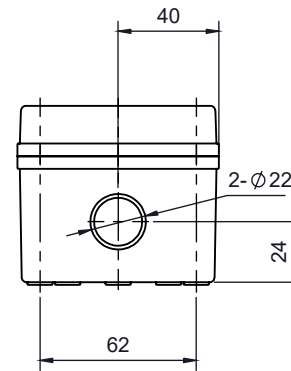

PART NUMBER	Description
CHDX6-223	Polycarb, Solid Lid
CHDX6-223C	Polycarb, Transparent Lid
CHDX6-323	ABS, Solid Lid
CHDX6-323C	ABS, Transparent Lid

SECTION B-B

SECTION A-A

 CAMDENBOSS JAMES CARTER RD, MILDENHALL, SUFFOLK. IP28 7DE TEL: 01638 716101 FAX: 01638 716554 EMAIL: Sales@CamdenBoss.com WEB: www.CamdenBoss.com				UNLESS OTHERWISE SPECIFIED: DIMENSIONS ARE IN MILLIMETERS		GENERAL TOLERANCES +/- 0.2		REVISION. ○		
				FINISH. LID GLOSS, BASE LIGHT SPARK		TITLE: X6 Series Knock out Enclosure, 130x80x70				
				COLOUR. LIGHT GREY		DWG NO. CHDX6 (130x80x70) A4				
DRAWN ALWIN B.K ABK 08/12/17				MATERIAL. SEE TABLE						
CHK'D A.GOODENOUGH A.G 08/12/17				PROJECTION. 		SCALE. 1:3		SHEET 1 OF 1		DO NOT SCALE DRAWING