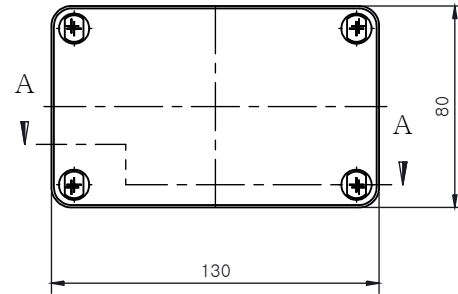

PART NUMBER	Description
CHDX6-224	Polycarb, Solid Lid
CHDX6-224C	Polycarb, Transparent Lid
CHDX6-324	ABS, Solid Lid
CHDX6-324C	ABS, Transparent Lid

SECTION B-B

SECTION A-A

 CAMDENBOSS <small>CONNECT. ENCLOSE. INNOVATE.</small> JAMES CARTER RD, MILDENHALL, SUFFOLK. IP28 7DE TEL: 01638 716101 FAX: 01638 716554 EMAIL: Sales@CamdenBoss.com WEB: www.CamdenBoss.com			UNLESS OTHERWISE SPECIFIED: DIMENSIONS ARE IN MILLIMETERS	GENERAL TOLERANCES +/- 0.2	REVISION. <input type="checkbox"/>
			FINISH. GLOSS LID, BASE LIGHT SPARK	TITLE: X6 Series Knock out Enclosure, 130x80x70	
DRAWN ALWIN B.K ABK 08/12/17			COLOUR. LIGHT GREY	DWG NO. CHDX6 (130x80x85) A4	
CHK'D A.GOODENOUGH A.G 08/12/17	MATERIAL. SEE TABLE	PROJECTION. 	SCALE. 1:3	SHEET 1 OF 1	DO NOT SCALE DRAWING