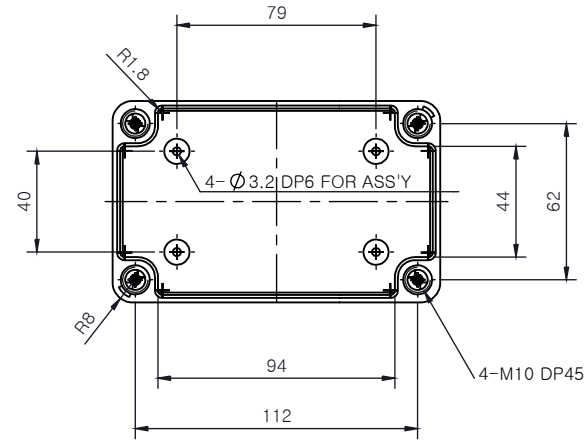

PART NUMBER	Description
CHDX6-224	Polycarb, Solid Lid
CHDX6-224C	Polycarb, Transparent Lid
CHDX6-324	ABS, Solid Lid
CHDX6-324C	ABS, Transparent Lid

SECTION B-B

SECTION A-A

 CAMDENBOSS <small>CONNECT. ENCLOSE. INNOVATE.</small> JAMES CARTER RD, MILDENHALL, SUFFOLK. IP28 7DE TEL: 01638 716101 FAX: 01638 716554 EMAIL: Sales@CamdenBoss.com WEB: www.CamdenBoss.com			UNLESS OTHERWISE SPECIFIED: DIMENSIONS ARE IN MILLIMETERS	GENERAL TOLERANCES +/- 0.2	REVISION. <input type="checkbox"/>
			FINISH. GLOSS LID, BASE LIGHT SPARK	TITLE: X6 Series Knock out Enclosure, 130x80x70	
DRAWN ALWIN B.K ABK 08/12/17			COLOUR. LIGHT GREY	DWG NO. CHDX6 (130x80x85) A4	
CHK'D A.GOODENOUGH A.G 08/12/17	MATERIAL. SEE TABLE	PROJECTION. 	SCALE. 1:3	SHEET 1 OF 1	DO NOT SCALE DRAWING