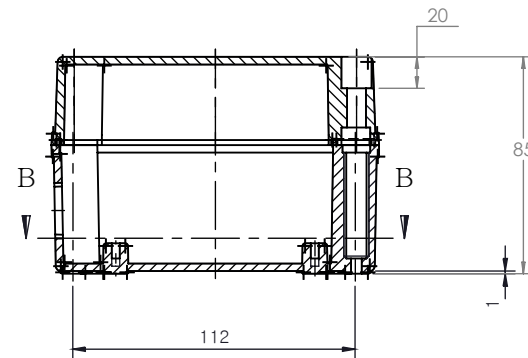

PART NUMBER	Description
CHDX6-224	Polycarb, Solid Lid
CHDX6-224C	Polycarb, Transparent Lid
CHDX6-324	ABS, Solid Lid
CHDX6-324C	ABS, Transparent Lid

SECTION B-B

SECTION A-A

 CAMDENBOSS <small>CONNECT. ENCLOSE. INNOVATE.</small> JAMES CARTER RD, MILDENHALL, SUFFOLK. IP28 7DE TEL: 01638 716101 FAX: 01638 716554 EMAIL: Sales@CamdenBoss.com WEB: www.CamdenBoss.com			UNLESS OTHERWISE SPECIFIED: DIMENSIONS ARE IN MILLIMETERS	GENERAL TOLERANCES +/- 0.2	REVISION. <input type="checkbox"/>
			FINISH. GLOSS LID, BASE LIGHT SPARK	TITLE: X6 Series Knock out Enclosure, 130x80x70	
DRAWN ALWIN B.K ABK 08/12/17			COLOUR. LIGHT GREY	DWG NO. CHDX6 (130x80x85) A4	
CHK'D A.GOODENOUGH A.G 08/12/17	MATERIAL. SEE TABLE	PROJECTION. 	SCALE. 1:3	SHEET 1 OF 1	DO NOT SCALE DRAWING