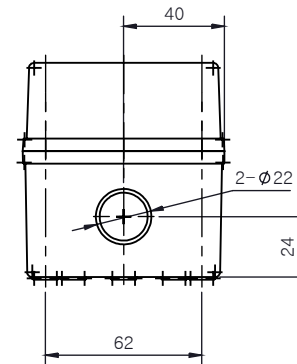

PART NUMBER	Description
CHDX6-224	Polycarb, Solid Lid
CHDX6-224C	Polycarb, Transparent Lid
CHDX6-324	ABS, Solid Lid
CHDX6-324C	ABS, Transparent Lid

SECTION B-B

SECTION A-A

 CAMDENBOSS <small>CONNECT. ENCLOSE. INNOVATE.</small> JAMES CARTER RD, MILDENHALL, SUFFOLK. IP28 7DE TEL: 01638 716101 FAX: 01638 716554 EMAIL: Sales@CamdenBoss.com WEB: www.CamdenBoss.com			UNLESS OTHERWISE SPECIFIED: DIMENSIONS ARE IN MILLIMETERS	GENERAL TOLERANCES +/- 0.2	REVISION. <input type="checkbox"/>
			FINISH. GLOSS LID, BASE LIGHT SPARK	TITLE: X6 Series Knock out Enclosure, 130x80x70	
DRAWN ALWIN B.K ABK 08/12/17			COLOUR. LIGHT GREY	DWG NO. CHDX6 (130x80x85) A4	
CHK'D A.GOODENOUGH A.G 08/12/17	MATERIAL. SEE TABLE	PROJECTION. 	SCALE. 1:3	SHEET 1 OF 1	DO NOT SCALE DRAWING