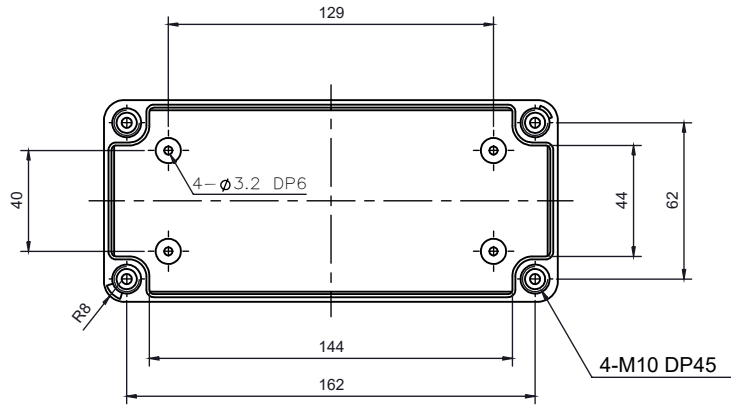

PART NUMBER	Description
CHDX6-225	Polycarb, Solid Lid
CHDX6-225C	Polycarb, Transparent Lid
CHDX6-325	ABS, Solid Lid
CHDX6-325C	ABS, Transparent Lid

SECTION B-B

SECTION A-A

 CAMDENBOSS JAMES CARTER RD, MILDENHALL, SUFFOLK. IP28 7DE TEL: 01638 716101 FAX: 01638 716554 EMAIL: Sales@CamdenBoss.com WEB: www.CamdenBoss.com				UNLESS OTHERWISE SPECIFIED: DIMENSIONS ARE IN MILLIMETERS		GENERAL TOLERANCES +/- 0.2		REVISION: ○		
				FINISH: LID GLOSS, BASE LIGHT SPARK		TITLE: X6 Series Knock out Enclosure, 180x80x70				
DRAWN: ALWIN B.K ABK 08/12/17				COLOUR: LIGHT GREY		MATERIAL: SEE TABLE		DWG NO. CHDX6 (180x80x70) A4		
CHK'D: A.GOODENOUGH A.G 08/12/17				PROJECTION: 		SCALE: 1:3		SHEET 1 OF 1		DO NOT SCALE DRAWING