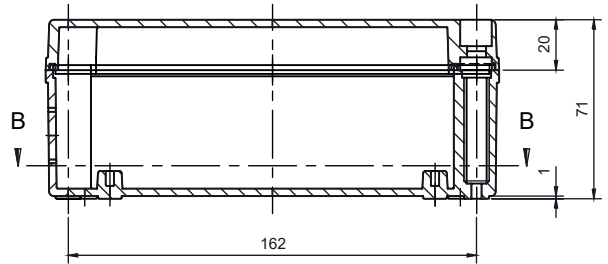

PART NUMBER	Description
CHDX6-225	Polycarb, Solid Lid
CHDX6-225C	Polycarb, Transparent Lid
CHDX6-325	ABS, Solid Lid
CHDX6-325C	ABS, Transparent Lid

SECTION B-B

SECTION A-A

 CAMDENBOSS JAMES CARTER RD, MILDENHALL, SUFFOLK. IP28 7DE TEL: 01638 716101 FAX: 01638 716554 EMAIL: Sales@CamdenBoss.com WEB: www.CamdenBoss.com				UNLESS OTHERWISE SPECIFIED: DIMENSIONS ARE IN MILLIMETERS		GENERAL TOLERANCES +/- 0.2		REVISION: ○		
				FINISH: LID GLOSS, BASE LIGHT SPARK		TITLE: X6 Series Knock out Enclosure, 180x80x70				
DRAWN: ALWIN B.K ABK 08/12/17				COLOUR: LIGHT GREY		MATERIAL: SEE TABLE		DWG NO. CHDX6 (180x80x70) A4		
CHK'D: A.GOODENOUGH A.G 08/12/17				PROJECTION: 		SCALE: 1:3		SHEET 1 OF 1		DO NOT SCALE DRAWING