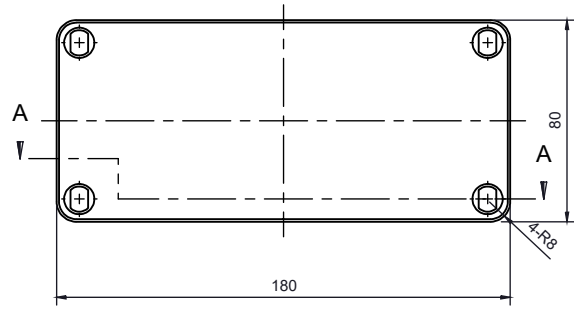

PART NUMBER	Description
CHDX6-225	Polycarb, Solid Lid
CHDX6-225C	Polycarb, Transparent Lid
CHDX6-325	ABS, Solid Lid
CHDX6-325C	ABS, Transparent Lid

SECTION B-B

SECTION A-A

 CAMDENBOSS JAMES CARTER RD, MILDENHALL, SUFFOLK. IP28 7DE TEL: 01638 716101 FAX: 01638 716554 EMAIL: Sales@CamdenBoss.com WEB: www.CamdenBoss.com				UNLESS OTHERWISE SPECIFIED: DIMENSIONS ARE IN MILLIMETERS		GENERAL TOLERANCES +/- 0.2		REVISION: ○		
				FINISH: LID GLOSS, BASE LIGHT SPARK		TITLE: X6 Series Knock out Enclosure, 180x80x70				
DRAWN: ALWIN B.K ABK 08/12/17				COLOUR: LIGHT GREY		MATERIAL: SEE TABLE		DWG NO. CHDX6 (180x80x70) A4		
CHK'D: A.GOODENOUGH A.G 08/12/17				PROJECTION: 		SCALE: 1:3		SHEET 1 OF 1		DO NOT SCALE DRAWING