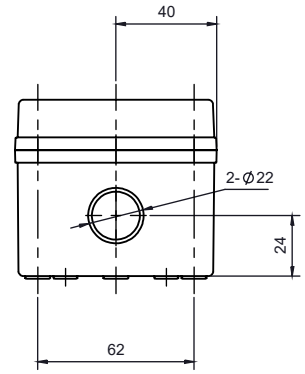

PART NUMBER	Description
CHDX6-225	Polycarb, Solid Lid
CHDX6-225C	Polycarb, Transparent Lid
CHDX6-325	ABS, Solid Lid
CHDX6-325C	ABS, Transparent Lid

SECTION B-B

SECTION A-A

 CAMDENBOSS JAMES CARTER RD, MILDENHALL, SUFFOLK. IP28 7DE TEL: 01638 716101 FAX: 01638 716554 EMAIL: Sales@CamdenBoss.com WEB: www.CamdenBoss.com				UNLESS OTHERWISE SPECIFIED: DIMENSIONS ARE IN MILLIMETERS		GENERAL TOLERANCES +/- 0.2		REVISION: ○		
				FINISH: LID GLOSS, BASE LIGHT SPARK		TITLE: X6 Series Knock out Enclosure, 180x80x70				
DRAWN: ALWIN B.K ABK 08/12/17				COLOUR: LIGHT GREY		MATERIAL: SEE TABLE		DWG NO. CHDX6 (180x80x70) A4		
CHK'D: A.GOODENOUGH A.G 08/12/17				PROJECTION: 		SCALE: 1:3		SHEET 1 OF 1		DO NOT SCALE DRAWING