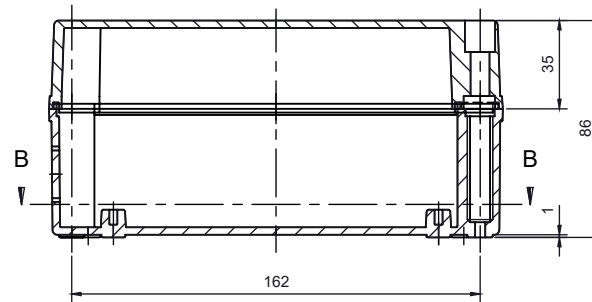

PART NUMBER	Description
CHDX6-226	Polycarb, Solid Lid
CHDX6-226C	Polycarb, Transparent Lid
CHDX6-326	ABS, Solid Lid
CHDX6-326C	ABS, Transparent Lid

SECTION A-A

 CAMDENBOSS JAMES CARTER RD, MILDENHALL, SUFFOLK. IP28 7DE TEL: 01638 716101 FAX: 01638 716554 EMAIL: Sales@CamdenBoss.com WEB: www.CamdenBoss.com			UNLESS OTHERWISE SPECIFIED: DIMENSIONS ARE IN MILLIMETERS		GENERAL TOLERANCES +/- 0.2		REVISION. <input type="checkbox"/>	
			FINISH. LID GLOSS, BASE LIGHT SPARK		TITLE: X6 Series Knock out Enclosure, 180x80x85			
			COLOUR. LIGHT SPARK		DWG. NO. CHDX6 (180x80x85) A4			
DRAWN ALWIN B.K ABK 08/12/17			MATERIAL. SEE TABLE		SCALE. 1:3		SHEET 1 OF 1	
CHK'D A.GOODENOUGH A.G 08/12/17			PROJECTION. 		DO NOT SCALE DRAWING			