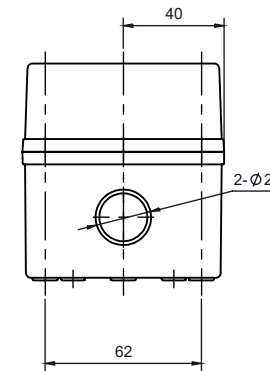

PART NUMBER	Description
CHDX6-226	Polycarb, Solid Lid
CHDX6-226C	Polycarb, Transparent Lid
CHDX6-326	ABS, Solid Lid
CHDX6-326C	ABS, Transparent Lid

SECTION A-A

 CAMDENBOSS JAMES CARTER RD, MILDENHALL, SUFFOLK. IP28 7DE TEL: 01638 716101 FAX: 01638 716554 EMAIL: Sales@CamdenBoss.com WEB: www.CamdenBoss.com			UNLESS OTHERWISE SPECIFIED: DIMENSIONS ARE IN MILLIMETERS		GENERAL TOLERANCES +/- 0.2		REVISION. <input type="checkbox"/>	
			FINISH. LID GLOSS, BASE LIGHT SPARK		TITLE: X6 Series Knock out Enclosure, 180x80x85			
			COLOUR. LIGHT SPARK		DWG. NO. CHDX6 (180x80x85) A4			
DRAWN ALWIN B.K ABK 08/12/17			MATERIAL. SEE TABLE		SCALE. 1:3		SHEET 1 OF 1	
CHK'D A.GOODENOUGH A.G 08/12/17			PROJECTION. 		DO NOT SCALE DRAWING			