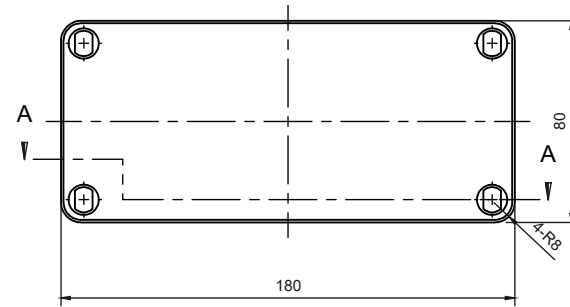

PART NUMBER	Description
CHDX6-226	Polycarb, Solid Lid
CHDX6-226C	Polycarb, Transparent Lid
CHDX6-326	ABS, Solid Lid
CHDX6-326C	ABS, Transparent Lid

SECTION A-A

 CAMDENBOSS JAMES CARTER RD, MILDENHALL, SUFFOLK. IP28 7DE TEL: 01638 716101 FAX: 01638 716554 EMAIL: Sales@CamdenBoss.com WEB: www.CamdenBoss.com			UNLESS OTHERWISE SPECIFIED: DIMENSIONS ARE IN MILLIMETERS		GENERAL TOLERANCES +/- 0.2		REVISION. <input type="checkbox"/>	
			FINISH. LID GLOSS, BASE LIGHT SPARK		TITLE: X6 Series Knock out Enclosure, 180x80x85			
			COLOUR. LIGHT SPARK		DWG. NO. CHDX6 (180x80x85) A4			
DRAWN ALWIN B.K ABK 08/12/17			MATERIAL. SEE TABLE		SCALE. 1:3		SHEET 1 OF 1	
CHK'D A.GOODENOUGH A.G 08/12/17			PROJECTION. 		DO NOT SCALE DRAWING			