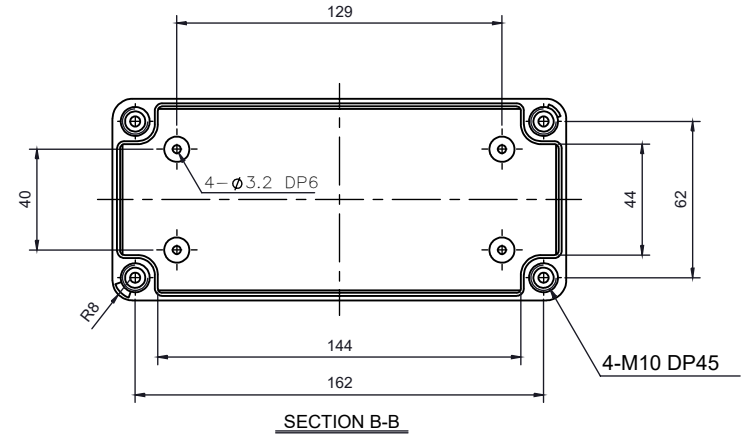

PART NUMBER	Description
CHDX6-226	Polycarb, Solid Lid
CHDX6-226C	Polycarb, Transparent Lid
CHDX6-326	ABS, Solid Lid
CHDX6-326C	ABS, Transparent Lid

SECTION A-A

 CAMDENBOSS JAMES CARTER RD, MILDENHALL, SUFFOLK. IP28 7DE TEL: 01638 716101 FAX: 01638 716554 EMAIL: Sales@CamdenBoss.com WEB: www.CamdenBoss.com			UNLESS OTHERWISE SPECIFIED: DIMENSIONS ARE IN MILLIMETERS		GENERAL TOLERANCES +/- 0.2		REVISION. <input type="checkbox"/>	
			FINISH. LID GLOSS, BASE LIGHT SPARK		TITLE: X6 Series Knock out Enclosure, 180x80x85			
			COLOUR. LIGHT SPARK		DWG. NO. CHDX6 (180x80x85) A4			
DRAWN ALWIN B.K ABK 08/12/17			MATERIAL. SEE TABLE		SCALE. 1:3		SHEET 1 OF 1	
CHK'D A.GOODENOUGH A.G 08/12/17			PROJECTION. 		DO NOT SCALE DRAWING			