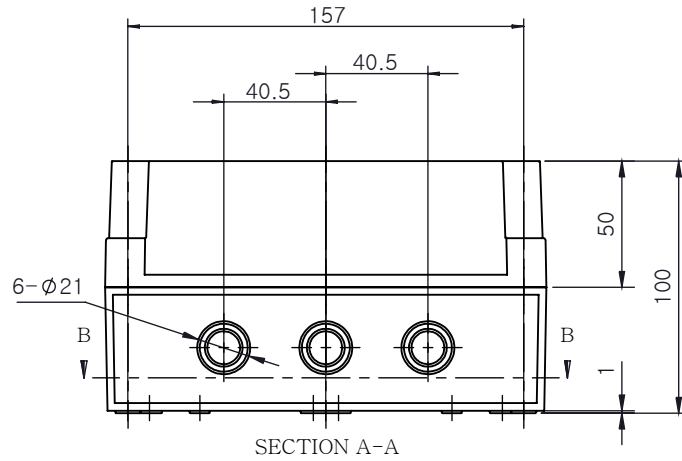

PART NUMBER	Description
CHDX6-230	Polycarb, Solid Lid
CHDX6-230C	Polycarb, Transparent Lid
CHDX6-330	ABS, Solid Lid
CHDX6-330C	ABS, Transparent Lid

 <b>CAMDENBOSS</b> JAMES CARTER RD, MILDENHALL, SUFFOLK. IP28 7DE TEL: 01638 716101 FAX: 01638 716554 EMAIL: Sales@CamdenBoss.com WEB: www.CamdenBoss.com			UNLESS OTHERWISE SPECIFIED: DIMENSIONS ARE IN MILLIMETERS	GENERAL TOLERANCES +/- 0.2	REVISION: ○
			FINISH: GLOSS LID, BASE LIGHT SPARK	TITLE: X6 Series Knock out Enclosure, 175x127x100	
DRAWN: ALWIN B.K. ABK 08/12/17			COLOUR: LIGHT GREY	DWG NO: CHDX6 (175x127x100) A4	
CHK'D: A.GOODENOUGH A.G 08/12/17			MATERIAL: SEE TABLE	SCALE: 1:3	SHEET 1 OF 1
			PROJECTION: 	DO NOT SCALE DRAWING	