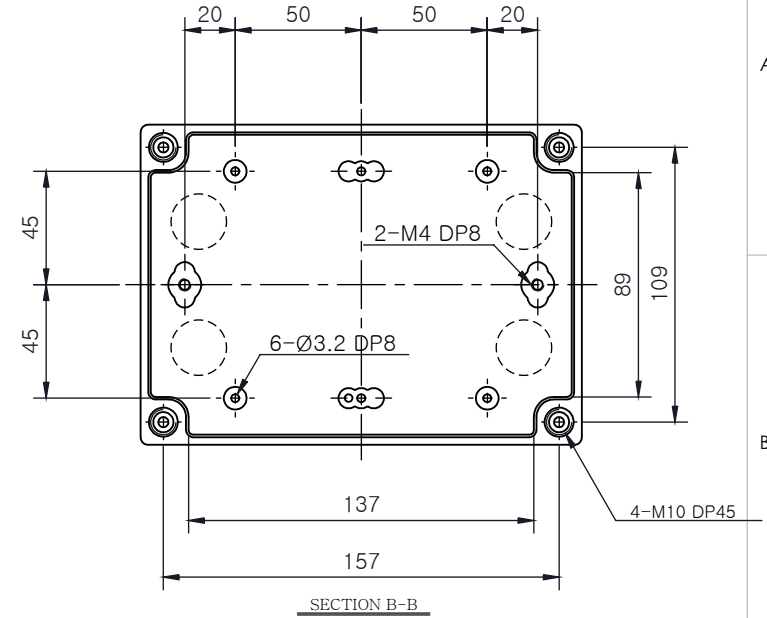

PART NUMBER	Description
CHDX6-230	Polycarb, Solid Lid
CHDX6-230C	Polycarb, Transparent Lid
CHDX6-330	ABS, Solid Lid
CHDX6-330C	ABS, Transparent Lid

 <b>CAMDENBOSS</b> JAMES CARTER RD, MILDENHALL, SUFFOLK. IP28 7DE TEL: 01638 716101 FAX: 01638 716554 EMAIL: Sales@CamdenBoss.com WEB: www.CamdenBoss.com			UNLESS OTHERWISE SPECIFIED: DIMENSIONS ARE IN MILLIMETERS	GENERAL TOLERANCES +/- 0.2	REVISION: ○
			FINISH: GLOSS LID, BASE LIGHT SPARK	TITLE: X6 Series Knock out Enclosure, 175x127x100	
DRAWN: ALWIN B.K. ABK 08/12/17			COLOUR: LIGHT GREY	DWG NO: CHDX6 (175x127x100) A4	
CHK'D: A.GOODENOUGH A.G 08/12/17			MATERIAL: SEE TABLE	SCALE: 1:3	SHEET 1 OF 1
			PROJECTION: 	DO NOT SCALE DRAWING	