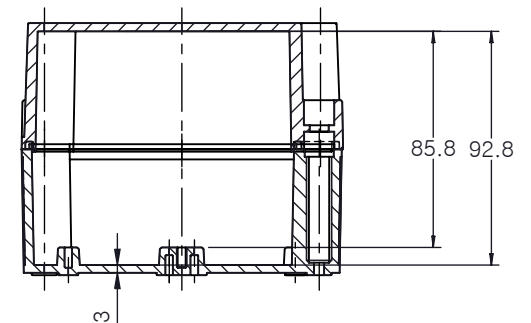

PART NUMBER	Description
CHDX6-230	Polycarb, Solid Lid
CHDX6-230C	Polycarb, Transparent Lid
CHDX6-330	ABS, Solid Lid
CHDX6-330C	ABS, Transparent Lid

 <b>CAMDENBOSS</b> JAMES CARTER RD, MILDENHALL, SUFFOLK. IP28 7DE TEL: 01638 716101 FAX: 01638 716554 EMAIL: Sales@CamdenBoss.com WEB: www.CamdenBoss.com			UNLESS OTHERWISE SPECIFIED: DIMENSIONS ARE IN MILLIMETERS	GENERAL TOLERANCES +/- 0.2	REVISION: ○
			FINISH: GLOSS LID, BASE LIGHT SPARK	TITLE: X6 Series Knock out Enclosure, 175x127x100	
DRAWN: ALWIN B.K. ABK 08/12/17			COLOUR: LIGHT GREY	DWG NO: CHDX6 (175x127x100) A4	
CHK'D: A.GOODENOUGH A.G 08/12/17			MATERIAL: SEE TABLE	SCALE: 1:3	SHEET 1 OF 1
			PROJECTION: 	DO NOT SCALE DRAWING	