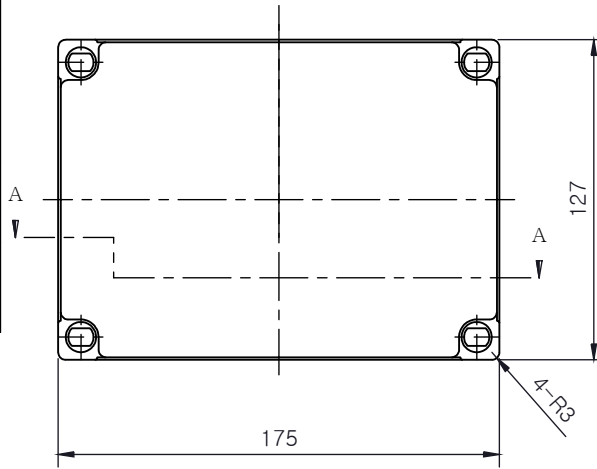

PART NUMBER	Description
CHDX6-230	Polycarb, Solid Lid
CHDX6-230C	Polycarb, Transparent Lid
CHDX6-330	ABS, Solid Lid
CHDX6-330C	ABS, Transparent Lid

 <b>CAMDENBOSS</b> JAMES CARTER RD, MILDENHALL, SUFFOLK. IP28 7DE TEL: 01638 716101 FAX: 01638 716554 EMAIL: Sales@CamdenBoss.com WEB: www.CamdenBoss.com			UNLESS OTHERWISE SPECIFIED: DIMENSIONS ARE IN MILLIMETERS	GENERAL TOLERANCES +/- 0.2	REVISION: ○
			FINISH: GLOSS LID, BASE LIGHT SPARK	TITLE: X6 Series Knock out Enclosure, 175x127x100	
DRAWN: ALWIN B.K. ABK 08/12/17			COLOUR: LIGHT GREY	DWG NO: CHDX6 (175x127x100) A4	
CHK'D: A.GOODENOUGH A.G 08/12/17			MATERIAL: SEE TABLE	SCALE: 1:3	SHEET 1 OF 1
			PROJECTION: 	DO NOT SCALE DRAWING	