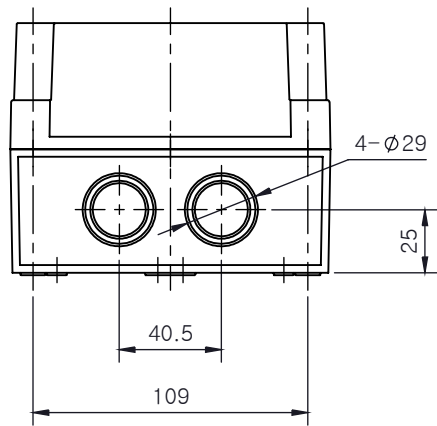

PART NUMBER	Description
CHDX6-230	Polycarb, Solid Lid
CHDX6-230C	Polycarb, Transparent Lid
CHDX6-330	ABS, Solid Lid
CHDX6-330C	ABS, Transparent Lid

 <b>CAMDENBOSS</b> JAMES CARTER RD, MILDENHALL, SUFFOLK. IP28 7DE TEL: 01638 716101 FAX: 01638 716554 EMAIL: Sales@CamdenBoss.com WEB: www.CamdenBoss.com			UNLESS OTHERWISE SPECIFIED: DIMENSIONS ARE IN MILLIMETERS	GENERAL TOLERANCES +/- 0.2	REVISION: ○
			FINISH: GLOSS LID, BASE LIGHT SPARK	TITLE: X6 Series Knock out Enclosure, 175x127x100	
DRAWN: ALWIN B.K. ABK 08/12/17			COLOUR: LIGHT GREY	DWG NO: CHDX6 (175x127x100) A4	
CHK'D: A.GOODENOUGH A.G 08/12/17			MATERIAL: SEE TABLE	SCALE: 1:3	SHEET 1 OF 1
			PROJECTION: 	DO NOT SCALE DRAWING	