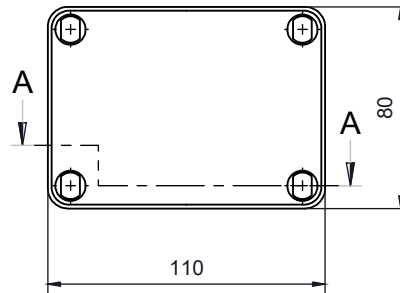

PART NUMBER	Description
CHDX6-221	Polycarb, Solid Lid
CHDX6-221C	Polycarb, Transparent Lid
CHDX6-321	ABS, Solid Lid
CHDX6-321C	ABS, Transparent Lid

SECTION B-B

SECTION A-A

 CAMDENBOSS JAMES CARTER RD, MILDENHALL, SUFFOLK. IP28 7DE TEL: 01638 716101 FAX: 01638 716554 EMAIL: Sales@CamdenBoss.com WEB: www.CamdenBoss.com				UNLESS OTHERWISE SPECIFIED: DIMENSIONS ARE IN MILLIMETERS	GENERAL TOLERANCES +/- 0.2	REVISION. ○
				FINISH: GLOSS LID, LIGHT SPARK BASE	TITLE: X6 Series Knock out Enclosure, 110x80x70	
COLOUR: LIGHT GREY				MATERIAL: SEE TABLE	DWG NO. CHDX6 (110x80x70)	A4
DRAWN: ALWIN B.K.	SIGNED: ABK	DATE: 08/12/17	PROJECTION: 	SCALE: 1:3	SHEET 1 OF 1	DO NOT SCALE DRAWING
CHK'D: A.GOODENOUGH	SIGNED: A.G.	DATE: 08/12/17				