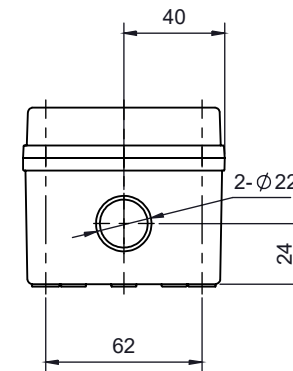

PART NUMBER	Description
CHDX6-221	Polycarb, Solid Lid
CHDX6-221C	Polycarb, Transparent Lid
CHDX6-321	ABS, Solid Lid
CHDX6-321C	ABS, Transparent Lid

SECTION B-B

SECTION A-A

 CAMDENBOSS JAMES CARTER RD, MILDENHALL, SUFFOLK. IP28 7DE TEL: 01638 716101 FAX: 01638 716554 EMAIL: Sales@CamdenBoss.com WEB: www.CamdenBoss.com				UNLESS OTHERWISE SPECIFIED: DIMENSIONS ARE IN MILLIMETERS	GENERAL TOLERANCES +/- 0.2	REVISION. ○
				FINISH: GLOSS LID, LIGHT SPARK BASE	TITLE: X6 Series Knock out Enclosure, 110x80x70	
COLOUR: LIGHT GREY				MATERIAL: SEE TABLE	DWG NO. CHDX6 (110x80x70)	A4
DRAWN: ALWIN B.K.	SIGNED: ABK	DATE: 08/12/17	PROJECTION: 	SCALE: 1:3	SHEET 1 OF 1	DO NOT SCALE DRAWING
CHK'D: A.GOODENOUGH	SIGNED: A.G.	DATE: 08/12/17				