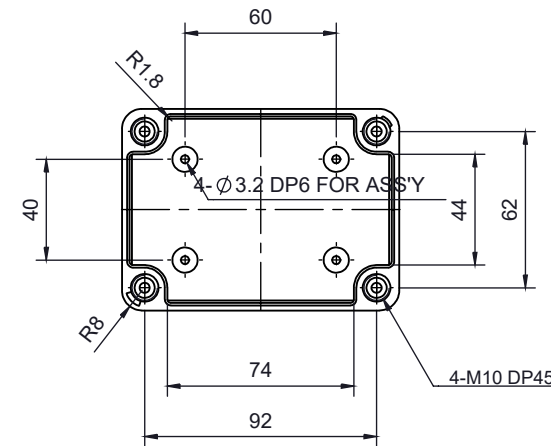

PART NUMBER	Description
CHDX6-221	Polycarb, Solid Lid
CHDX6-221C	Polycarb, Transparent Lid
CHDX6-321	ABS, Solid Lid
CHDX6-321C	ABS, Transparent Lid

SECTION B-B

SECTION A-A

 CAMDENBOSS JAMES CARTER RD, MILDENHALL, SUFFOLK. IP28 7DE TEL: 01638 716101 FAX: 01638 716554 EMAIL: Sales@CamdenBoss.com WEB: www.CamdenBoss.com				UNLESS OTHERWISE SPECIFIED: DIMENSIONS ARE IN MILLIMETERS	GENERAL TOLERANCES +/- 0.2	REVISION. ○
				FINISH: GLOSS LID, LIGHT SPARK BASE	TITLE: X6 Series Knock out Enclosure, 110x80x70	
COLOUR: LIGHT GREY				MATERIAL: SEE TABLE	DWG NO. CHDX6 (110x80x70)	A4
DRAWN: ALWIN B.K.	SIGNED: ABK	DATE: 08/12/17	PROJECTION: 	SCALE: 1:3	SHEET 1 OF 1	DO NOT SCALE DRAWING
CHK'D: A.GOODENOUGH	SIGNED: A.G.	DATE: 08/12/17				