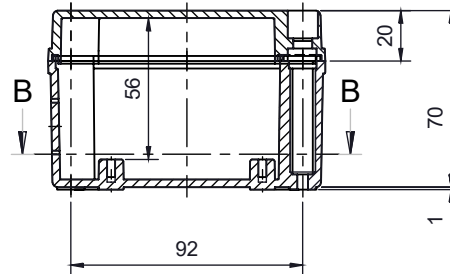

PART NUMBER	Description
CHDX6-221	Polycarb, Solid Lid
CHDX6-221C	Polycarb, Transparent Lid
CHDX6-321	ABS, Solid Lid
CHDX6-321C	ABS, Transparent Lid

SECTION B-B

SECTION A-A

 CAMDENBOSS JAMES CARTER RD, MILDENHALL, SUFFOLK. IP28 7DE TEL: 01638 716101 FAX: 01638 716554 EMAIL: Sales@CamdenBoss.com WEB: www.CamdenBoss.com				UNLESS OTHERWISE SPECIFIED: DIMENSIONS ARE IN MILLIMETERS	GENERAL TOLERANCES +/- 0.2	REVISION. ○
				FINISH: GLOSS LID, LIGHT SPARK BASE	TITLE: X6 Series Knock out Enclosure, 110x80x70	
COLOUR: LIGHT GREY				MATERIAL: SEE TABLE	DWG NO. CHDX6 (110x80x70)	A4
DRAWN: ALWIN B.K.	SIGNED: ABK	DATE: 08/12/17	PROJECTION: 	SCALE: 1:3	SHEET 1 OF 1	DO NOT SCALE DRAWING
CHK'D: A.GOODENOUGH	SIGNED: A.G.	DATE: 08/12/17				