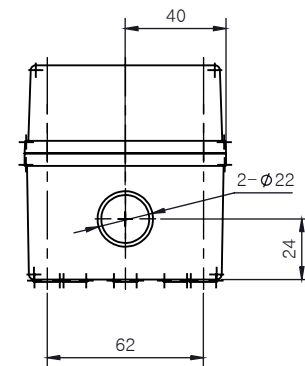

PART NUMBER	Description
CHDX6-222	Polycarb, Solid Lid
CHDX6-222C	Polycarb, Transparent Lid
CHDX6-322	ABS, Solid Lid
CHDX6-322C	ABS, Transparent Lid

 CAMDENBOSS <small>CONNECT. ENCLOSE. INNOVATE.</small> JAMES CARTER RD, MILDENHALL, SUFFOLK. IP28 7DE TEL: 01638 716101 FAX: 01638 716554 EMAIL: Sales@CamdenBoss.com WEB: www.CamdenBoss.com			UNLESS OTHERWISE SPECIFIED: DIMENSIONS ARE IN MILLIMETERS	GENERAL TOLERANCES +/- 0.2	REVISION. <input type="checkbox"/>
			FINISH. LID GLOSS, BASE LIGHT SPARK	TITLE: X6 Series Knock out Enclosure, 110x80x85	
DRAWN ALWIN B.K ABK 08/12/17			COLOUR. LIGHT GREY	DWG NO. CHDX6 (110x80x85) A4	
CHKD A.GOODENOUGH A.G 08/12/17	MATERIAL. See table		PROJECTION. 	SCALE: 1:3	SHEET 1 OF 1
			DO NOT SCALE DRAWING		