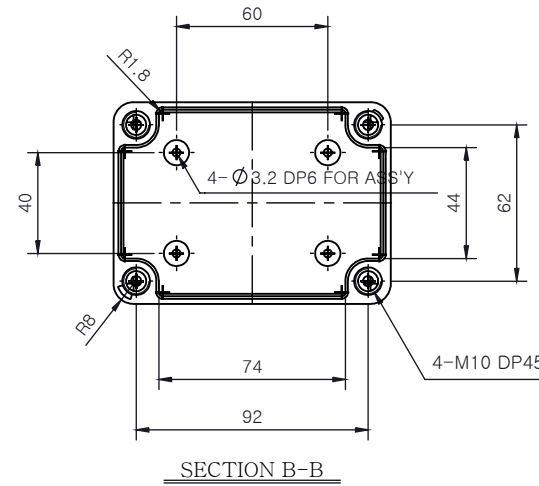

PART NUMBER	Description
CHDX6-222	Polycarb, Solid Lid
CHDX6-222C	Polycarb, Transparent Lid
CHDX6-322	ABS, Solid Lid
CHDX6-322C	ABS, Transparent Lid

 CAMDENBOSS <small>CONNECT. ENCLOSE. INNOVATE.</small> JAMES CARTER RD, MILDENHALL, SUFFOLK. IP28 7DE TEL: 01638 716101 FAX: 01638 716554 EMAIL: Sales@CamdenBoss.com WEB: www.CamdenBoss.com			UNLESS OTHERWISE SPECIFIED: DIMENSIONS ARE IN MILLIMETERS	GENERAL TOLERANCES +/- 0.2	REVISION. <input type="checkbox"/>
			FINISH. LID GLOSS, BASE LIGHT SPARK	TITLE: X6 Series Knock out Enclosure, 110x80x85	
DRAWN ALWIN B.K ABK 08/12/17			COLOUR. LIGHT GREY	DWG NO. CHDX6 (110x80x85) A4	
CHKD A.GOODENOUGH A.G 08/12/17	MATERIAL. See table		PROJECTION. 	SCALE: 1:3	SHEET 1 OF 1
			DO NOT SCALE DRAWING		