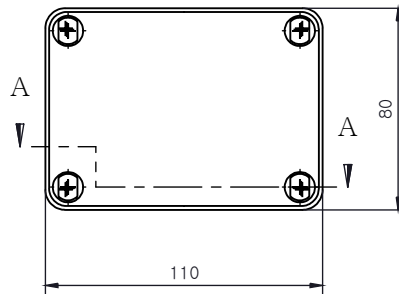

PART NUMBER	Description
CHDX6-222	Polycarb, Solid Lid
CHDX6-222C	Polycarb, Transparent Lid
CHDX6-322	ABS, Solid Lid
CHDX6-322C	ABS, Transparent Lid

 CAMDENBOSS <small>CONNECT. ENCLOSE. INNOVATE.</small> JAMES CARTER RD, MILDENHALL, SUFFOLK. IP28 7DE TEL: 01638 716101 FAX: 01638 716554 EMAIL: Sales@CamdenBoss.com WEB: www.CamdenBoss.com			UNLESS OTHERWISE SPECIFIED: DIMENSIONS ARE IN MILLIMETERS	GENERAL TOLERANCES +/- 0.2	REVISION. <input type="checkbox"/>
			FINISH. LID GLOSS, BASE LIGHT SPARK	TITLE: X6 Series Knock out Enclosure, 110x80x85	
DRAWN ALWIN B.K ABK 08/12/17			COLOUR. LIGHT GREY	DWG NO. CHDX6 (110x80x85) A4	
CHKD A.GOODENOUGH A.G 08/12/17	MATERIAL. See table		PROJECTION. 	SCALE: 1:3	SHEET 1 OF 1
			DO NOT SCALE DRAWING		