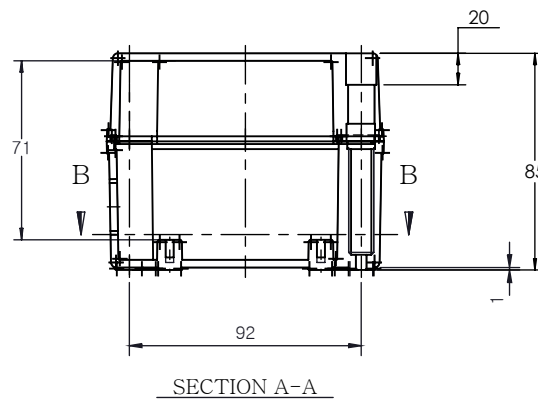

PART NUMBER	Description
CHDX6-222	Polycarb, Solid Lid
CHDX6-222C	Polycarb, Transparent Lid
CHDX6-322	ABS, Solid Lid
CHDX6-322C	ABS, Transparent Lid

 CAMDENBOSS <small>CONNECT. ENCLOSE. INNOVATE.</small> JAMES CARTER RD, MILDENHALL, SUFFOLK. IP28 7DE TEL: 01638 716101 FAX: 01638 716554 EMAIL: Sales@CamdenBoss.com WEB: www.CamdenBoss.com			UNLESS OTHERWISE SPECIFIED: DIMENSIONS ARE IN MILLIMETERS	GENERAL TOLERANCES +/- 0.2	REVISION. <input type="checkbox"/>
			FINISH. LID GLOSS, BASE LIGHT SPARK	TITLE: X6 Series Knock out Enclosure, 110x80x85	
DRAWN ALWIN B.K ABK 08/12/17			COLOUR. LIGHT GREY	DWG NO. CHDX6 (110x80x85) A4	
CHKD A.GOODENOUGH A.G 08/12/17	MATERIAL. See table		PROJECTION. 	SCALE: 1:3	SHEET 1 OF 1
			DO NOT SCALE DRAWING		