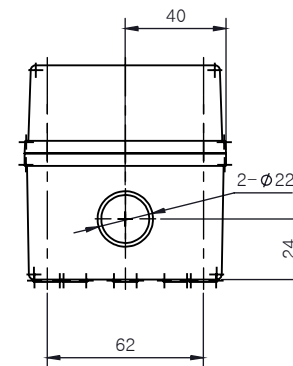

PART NUMBER	Description
CHDX6-222	Polycarb, Solid Lid
CHDX6-222C	Polycarb, Transparent Lid
CHDX6-322	ABS, Solid Lid
CHDX6-322C	ABS, Transparent Lid

 <b>CAMDENBOSS</b> <small>CONNECT. ENCLOSE. INNOVATE.</small> JAMES CARTER RD, MILDENHALL, SUFFOLK. IP28 7DE TEL: 01638 716101 FAX: 01638 716554 EMAIL: Sales@CamdenBoss.com WEB: www.CamdenBoss.com			UNLESS OTHERWISE SPECIFIED: DIMENSIONS ARE IN MILLIMETERS		GENERAL TOLERANCES +/- 0.2		REVISION. <input type="checkbox"/>	
			FINISH. LID GLOSS, BASE LIGHT SPARK		TITLE: X6 Series Knock out Enclosure, 110x80x85			
DRAWN ALWIN B.K. ABK 08/12/17 CHK'D A.GOODENOUGH A.G. 08/12/17			COLOUR. LIGHT GREY		MATERIAL. See table		DWG NO. CHDX6 (110x80x85) A4	
			PROJECTION. 		SCALE: 1:3		SHEET 1 OF 1	