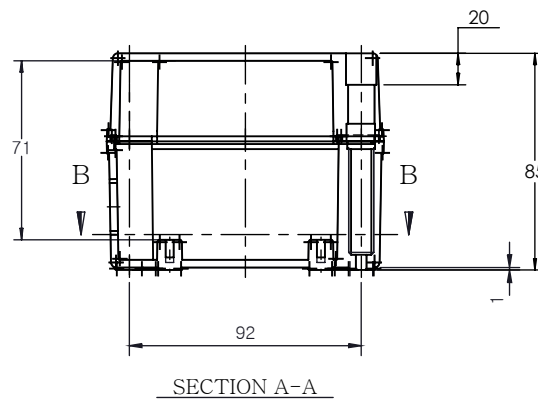

PART NUMBER	Description
CHDX6-222	Polycarb, Solid Lid
CHDX6-222C	Polycarb, Transparent Lid
CHDX6-322	ABS, Solid Lid
CHDX6-322C	ABS, Transparent Lid

 <b>CAMDENBOSS</b> <small>CONNECT. ENCLOSE. INNOVATE.</small> JAMES CARTER RD, MILDENHALL, SUFFOLK. IP28 7DE TEL: 01638 716101 FAX: 01638 716554 EMAIL: Sales@CamdenBoss.com WEB: www.CamdenBoss.com			UNLESS OTHERWISE SPECIFIED: DIMENSIONS ARE IN MILLIMETERS		GENERAL TOLERANCES +/- 0.2		REVISION. <input type="checkbox"/>	
			FINISH. LID GLOSS, BASE LIGHT SPARK		TITLE: X6 Series Knock out Enclosure, 110x80x85			
DRAWN ALWIN B.K. ABK 08/12/17 CHK'D A.GOODENOUGH A.G. 08/12/17			COLOUR. LIGHT GREY		MATERIAL. See table		DWG NO. CHDX6 (110x80x85) A4	
			PROJECTION. 		SCALE: 1:3		SHEET 1 OF 1	