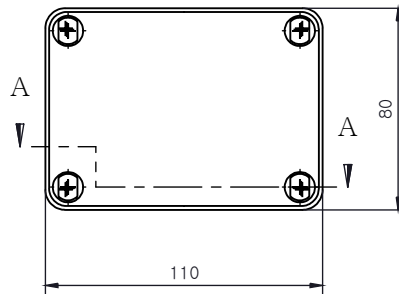

PART NUMBER	Description
CHDX6-222	Polycarb, Solid Lid
CHDX6-222C	Polycarb, Transparent Lid
CHDX6-322	ABS, Solid Lid
CHDX6-322C	ABS, Transparent Lid

 <b>CAMDENBOSS</b> <small>CONNECT. ENCLOSE. INNOVATE.</small> JAMES CARTER RD, MILDENHALL, SUFFOLK. IP28 7DE TEL: 01638 716101 FAX: 01638 716554 EMAIL: Sales@CamdenBoss.com WEB: www.CamdenBoss.com			UNLESS OTHERWISE SPECIFIED: DIMENSIONS ARE IN MILLIMETERS		GENERAL TOLERANCES +/- 0.2		REVISION. <input type="checkbox"/>	
			FINISH. LID GLOSS, BASE LIGHT SPARK		TITLE: X6 Series Knock out Enclosure, 110x80x85			
DRAWN ALWIN B.K. ABK 08/12/17 CHK'D A.GOODENOUGH A.G. 08/12/17			COLOUR. LIGHT GREY		MATERIAL. See table		DWG NO. CHDX6 (110x80x85) A4	
			PROJECTION. 		SCALE: 1:3		SHEET 1 OF 1	