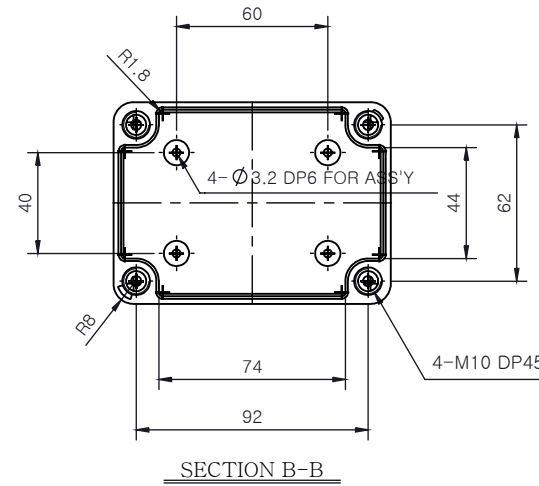

PART NUMBER	Description
CHDX6-222	Polycarb, Solid Lid
CHDX6-222C	Polycarb, Transparent Lid
CHDX6-322	ABS, Solid Lid
CHDX6-322C	ABS, Transparent Lid

 <b>CAMDENBOSS</b> <small>CONNECT. ENCLOSE. INNOVATE.</small> JAMES CARTER RD, MILDENHALL, SUFFOLK. IP28 7DE TEL: 01638 716101 FAX: 01638 716554 EMAIL: Sales@CamdenBoss.com WEB: www.CamdenBoss.com			UNLESS OTHERWISE SPECIFIED: DIMENSIONS ARE IN MILLIMETERS		GENERAL TOLERANCES +/- 0.2		REVISION. <input type="checkbox"/>	
			FINISH. LID GLOSS, BASE LIGHT SPARK		TITLE: X6 Series Knock out Enclosure, 110x80x85			
DRAWN ALWIN B.K. ABK 08/12/17 CHK'D A.GOODENOUGH A.G. 08/12/17			COLOUR. LIGHT GREY		MATERIAL. See table		DWG NO. CHDX6 (110x80x85) A4	
			PROJECTION. 		SCALE: 1:3		SHEET 1 OF 1	