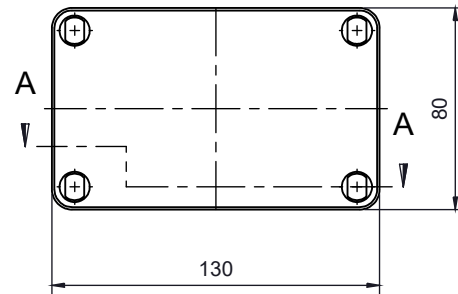

PART NUMBER	Description
CHDX6-223	Polycarb, Solid Lid
CHDX6-223C	Polycarb, Transparent Lid
CHDX6-323	ABS, Solid Lid
CHDX6-323C	ABS, Transparent Lid

SECTION B-B

SECTION A-A

 CAMDENBOSS JAMES CARTER RD, MILDENHALL, SUFFOLK. IP28 7DE TEL: 01638 716101 FAX: 01638 716554 EMAIL: Sales@CamdenBoss.com WEB: www.CamdenBoss.com				UNLESS OTHERWISE SPECIFIED: DIMENSIONS ARE IN MILLIMETERS		GENERAL TOLERANCES +/- 0.2		REVISION. <input type="radio"/>		
				FINISH. LID GLOSS, BASE LIGHT SPARK		TITLE: X6 Series Knock out Enclosure, 130x80x70				
				COLOUR. LIGHT GREY		DWG NO. CHDX6 (130x80x70) A4				
DRAWN ALWIN B.K ABK 08/12/17				MATERIAL. SEE TABLE						
CHK'D A.GOODENOUGH A.G 08/12/17				PROJECTION. 		SCALE. 1:3		SHEET 1 OF 1		DO NOT SCALE DRAWING