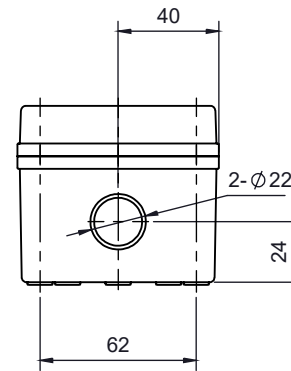

PART NUMBER	Description
CHDX6-223	Polycarb, Solid Lid
CHDX6-223C	Polycarb, Transparent Lid
CHDX6-323	ABS, Solid Lid
CHDX6-323C	ABS, Transparent Lid

SECTION B-B

SECTION A-A

 CAMDENBOSS JAMES CARTER RD, MILDENHALL, SUFFOLK. IP28 7DE TEL: 01638 716101 FAX: 01638 716554 EMAIL: Sales@CamdenBoss.com WEB: www.CamdenBoss.com				UNLESS OTHERWISE SPECIFIED: DIMENSIONS ARE IN MILLIMETERS		GENERAL TOLERANCES +/- 0.2		REVISION. <input type="radio"/>		
				FINISH. LID GLOSS, BASE LIGHT SPARK		TITLE: X6 Series Knock out Enclosure, 130x80x70				
				COLOUR. LIGHT GREY		DWG NO. CHDX6 (130x80x70) A4				
DRAWN ALWIN B.K ABK 08/12/17				MATERIAL. SEE TABLE						
CHK'D A.GOODENOUGH A.G 08/12/17				PROJECTION. 		SCALE. 1:3		SHEET 1 OF 1		DO NOT SCALE DRAWING