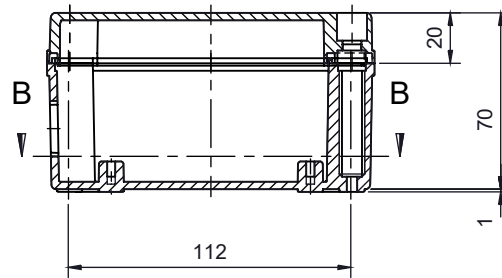

PART NUMBER	Description
CHDX6-223	Polycarb, Solid Lid
CHDX6-223C	Polycarb, Transparent Lid
CHDX6-323	ABS, Solid Lid
CHDX6-323C	ABS, Transparent Lid

SECTION B-B

SECTION A-A

 CAMDENBOSS JAMES CARTER RD, MILDENHALL, SUFFOLK. IP28 7DE TEL: 01638 716101 FAX: 01638 716554 EMAIL: Sales@CamdenBoss.com WEB: www.CamdenBoss.com				UNLESS OTHERWISE SPECIFIED: DIMENSIONS ARE IN MILLIMETERS		GENERAL TOLERANCES +/- 0.2		REVISION. <input type="radio"/>		
				FINISH. LID GLOSS, BASE LIGHT SPARK		TITLE: X6 Series Knock out Enclosure, 130x80x70				
				COLOUR. LIGHT GREY		DWG NO. CHDX6 (130x80x70) A4				
DRAWN ALWIN B.K ABK 08/12/17				MATERIAL. SEE TABLE						
CHK'D A.GOODENOUGH A.G 08/12/17				PROJECTION. 		SCALE. 1:3		SHEET 1 OF 1		DO NOT SCALE DRAWING