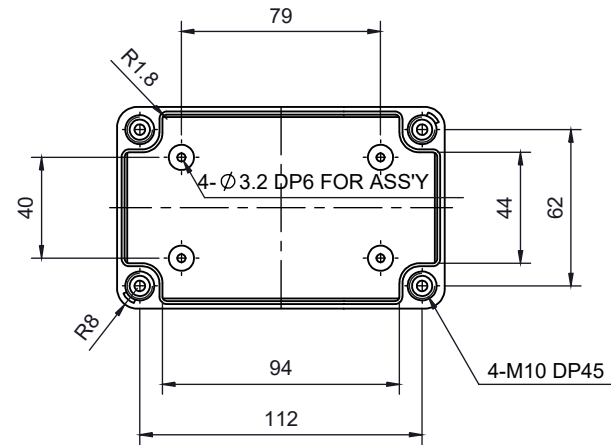

PART NUMBER	Description
CHDX6-223	Polycarb, Solid Lid
CHDX6-223C	Polycarb, Transparent Lid
CHDX6-323	ABS, Solid Lid
CHDX6-323C	ABS, Transparent Lid

SECTION B-B

SECTION A-A

 CAMDENBOSS JAMES CARTER RD, MILDENHALL, SUFFOLK. IP28 7DE TEL: 01638 716101 FAX: 01638 716554 EMAIL: Sales@CamdenBoss.com WEB: www.CamdenBoss.com				UNLESS OTHERWISE SPECIFIED: DIMENSIONS ARE IN MILLIMETERS		GENERAL TOLERANCES +/- 0.2		REVISION. <input type="radio"/>		
				FINISH. LID GLOSS, BASE LIGHT SPARK		TITLE: X6 Series Knock out Enclosure, 130x80x70				
				COLOUR. LIGHT GREY		DWG NO. CHDX6 (130x80x70) A4				
DRAWN ALWIN B.K ABK 08/12/17				MATERIAL. SEE TABLE						
CHK'D A.GOODENOUGH A.G 08/12/17				PROJECTION. 		SCALE. 1:3		SHEET 1 OF 1		DO NOT SCALE DRAWING