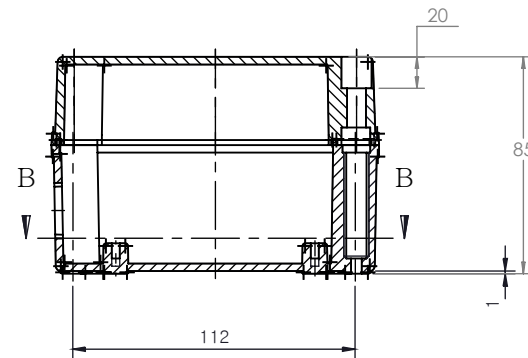

PART NUMBER	Description
CHDX6-224	Polycarb, Solid Lid
CHDX6-224C	Polycarb, Transparent Lid
CHDX6-324	ABS, Solid Lid
CHDX6-324C	ABS, Transparent Lid

SECTION B-B

SECTION A-A

 CAMDENBOSS <small>CONNECT. ENCLOSE. INNOVATE.</small> JAMES CARTER RD, MILDENHALL, SUFFOLK. IP28 7DE TEL: 01638 716101 FAX: 01638 716554 EMAIL: Sales@CamdenBoss.com WEB: www.CamdenBoss.com			UNLESS OTHERWISE SPECIFIED: DIMENSIONS ARE IN MILLIMETERS	GENERAL TOLERANCES +/- 0.2	REVISION. <input type="checkbox"/>
			FINISH. GLOSS LID, BASE LIGHT SPARK	TITLE: X6 Series Knock out Enclosure, 130x80x70	
DRAWN ALWIN B.K ABK 08/12/17			COLOUR. LIGHT GREY	DWG NO. CHDX6 (130x80x85) A4	
CHK'D A.GOODENOUGH A.G 08/12/17			MATERIAL. SEE TABLE	SCALE. 1:3	SHEET 1 OF 1
			PROJECTION. 	DO NOT SCALE DRAWING	