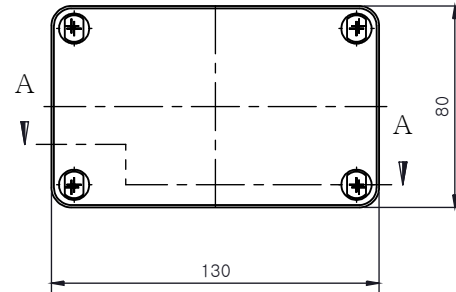

PART NUMBER	Description
CHDX6-224	Polycarb, Solid Lid
CHDX6-224C	Polycarb, Transparent Lid
CHDX6-324	ABS, Solid Lid
CHDX6-324C	ABS, Transparent Lid

SECTION B-B

SECTION A-A

 CAMDENBOSS <small>CONNECT. ENCLOSE. INNOVATE.</small> JAMES CARTER RD, MILDENHALL, SUFFOLK. IP28 7DE TEL: 01638 716101 FAX: 01638 716554 EMAIL: Sales@CamdenBoss.com WEB: www.CamdenBoss.com			UNLESS OTHERWISE SPECIFIED: DIMENSIONS ARE IN MILLIMETERS	GENERAL TOLERANCES +/- 0.2	REVISION. <input type="checkbox"/>
			FINISH. GLOSS LID, BASE LIGHT SPARK	TITLE: X6 Series Knock out Enclosure, 130x80x70	
DRAWN ALWIN B.K ABK 08/12/17			COLOUR. LIGHT GREY	DWG NO. CHDX6 (130x80x85) A4	
CHK'D A.GOODENOUGH A.G 08/12/17			MATERIAL. SEE TABLE	SCALE. 1:3	SHEET 1 OF 1
			PROJECTION. 	DO NOT SCALE DRAWING	