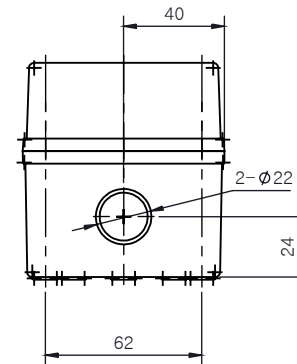

PART NUMBER	Description
CHDX6-224	Polycarb, Solid Lid
CHDX6-224C	Polycarb, Transparent Lid
CHDX6-324	ABS, Solid Lid
CHDX6-324C	ABS, Transparent Lid

SECTION B-B

SECTION A-A

 CAMDENBOSS <small>CONNECT. ENCLOSE. INNOVATE.</small> JAMES CARTER RD, MILDENHALL, SUFFOLK. IP28 7DE TEL: 01638 716101 FAX: 01638 716554 EMAIL: Sales@CamdenBoss.com WEB: www.CamdenBoss.com			UNLESS OTHERWISE SPECIFIED: DIMENSIONS ARE IN MILLIMETERS	GENERAL TOLERANCES +/- 0.2	REVISION. <input type="checkbox"/>
			FINISH. GLOSS LID, BASE LIGHT SPARK	TITLE: X6 Series Knock out Enclosure, 130x80x70	
DRAWN ALWIN B.K ABK 08/12/17			COLOUR. LIGHT GREY	DWG NO. CHDX6 (130x80x85) A4	
CHK'D A.GOODENOUGH A.G 08/12/17			MATERIAL. SEE TABLE	SCALE. 1:3	SHEET 1 OF 1
			PROJECTION. 	DO NOT SCALE DRAWING	