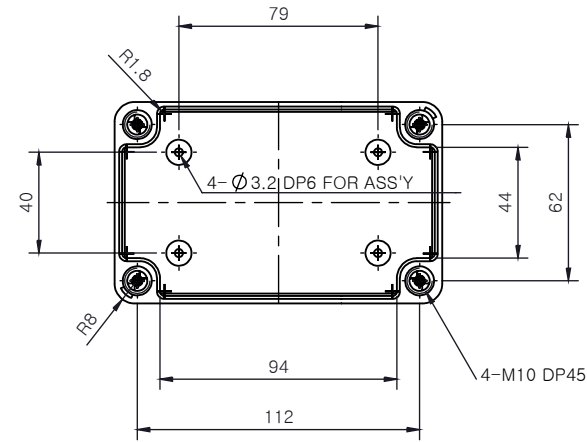

PART NUMBER	Description
CHDX6-224	Polycarb, Solid Lid
CHDX6-224C	Polycarb, Transparent Lid
CHDX6-324	ABS, Solid Lid
CHDX6-324C	ABS, Transparent Lid

SECTION B-B

SECTION A-A

 CAMDENBOSS <small>CONNECT. ENCLOSE. INNOVATE.</small> JAMES CARTER RD, MILDENHALL, SUFFOLK. IP28 7DE TEL: 01638 716101 FAX: 01638 716554 EMAIL: Sales@CamdenBoss.com WEB: www.CamdenBoss.com			UNLESS OTHERWISE SPECIFIED: DIMENSIONS ARE IN MILLIMETERS	GENERAL TOLERANCES +/- 0.2	REVISION. <input type="checkbox"/>
			FINISH. GLOSS LID, BASE LIGHT SPARK	TITLE: X6 Series Knock out Enclosure, 130x80x70	
DRAWN ALWIN B.K ABK 08/12/17			COLOUR. LIGHT GREY	DWG NO. CHDX6 (130x80x85) A4	
CHK'D A.GOODENOUGH A.G 08/12/17			MATERIAL. SEE TABLE	SCALE. 1:3	SHEET 1 OF 1
			PROJECTION. 	DO NOT SCALE DRAWING	