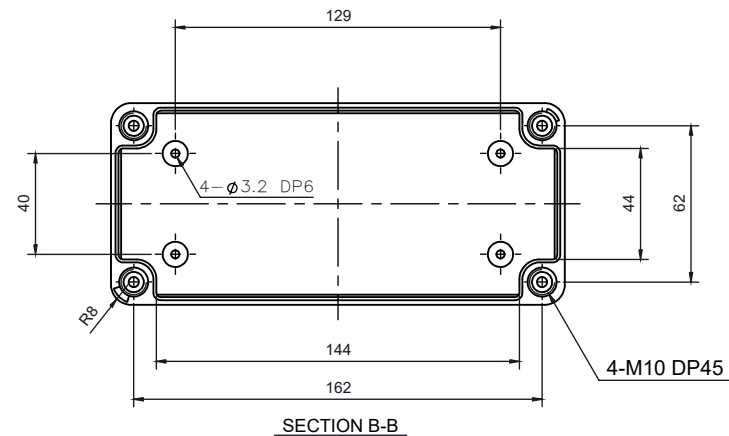

PART NUMBER	Description
CHDX6-225	Polycarb, Solid Lid
CHDX6-225C	Polycarb, Transparent Lid
CHDX6-325	ABS, Solid Lid
CHDX6-325C	ABS, Transparent Lid

 CAMDENBOSS JAMES CARTER RD, MILDENHALL, SUFFOLK. IP28 7DE TEL: 01638 716101 FAX: 01638 716554 EMAIL: Sales@CamdenBoss.com WEB: www.CamdenBoss.com				UNLESS OTHERWISE SPECIFIED: DIMENSIONS ARE IN MILLIMETERS		GENERAL TOLERANCES +/- 0.2		REVISION: ○	
				FINISH: LID GLOSS, BASE LIGHT SPARK		TITLE: X6 Series Knock out Enclosure, 180x80x70			
				COLOUR: LIGHT GREY		DWG. NO. CHDX6 (180x80x70)		A4	
DRAWN	ALWIN B.K	ABK	08/12/17	MATERIAL: SEE TABLE		SCALE: 1:3		SHEET 1 OF 1	
CHK'D	A.GOODENOUGH	A.G	08/12/17	PROJECTION: 		DO NOT SCALE DRAWING			