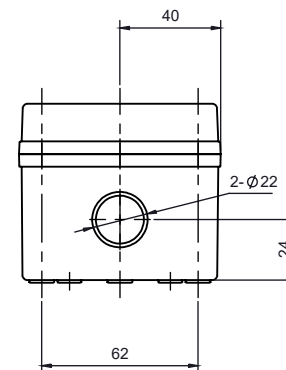

PART NUMBER	Description
CHDX6-225	Polycarb, Solid Lid
CHDX6-225C	Polycarb, Transparent Lid
CHDX6-325	ABS, Solid Lid
CHDX6-325C	ABS, Transparent Lid

 CAMDENBOSS JAMES CARTER RD, MILDENHALL, SUFFOLK. IP28 7DE TEL: 01638 716101 FAX: 01638 716554 EMAIL: Sales@CamdenBoss.com WEB: www.CamdenBoss.com				UNLESS OTHERWISE SPECIFIED: DIMENSIONS ARE IN MILLIMETERS		GENERAL TOLERANCES +/- 0.2		REVISION: ○	
				FINISH: LID GLOSS, BASE LIGHT SPARK		TITLE: X6 Series Knock out Enclosure, 180x80x70			
				COLOUR: LIGHT GREY		DWG. NO. CHDX6 (180x80x70)		A4	
DRAWN	ALWIN B.K	ABK	08/12/17	MATERIAL: SEE TABLE		SCALE: 1:3		SHEET 1 OF 1	
CHK'D	A.GOODENOUGH	A.G	08/12/17	PROJECTION: 		DO NOT SCALE DRAWING			