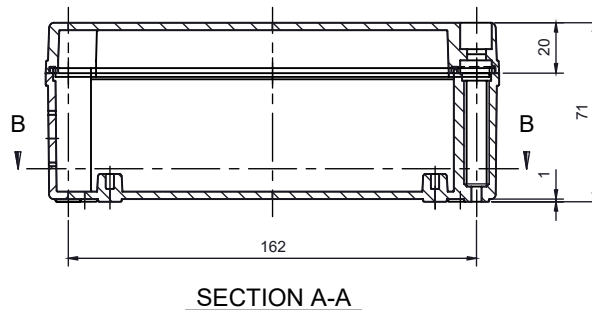

PART NUMBER	Description
CHDX6-225	Polycarb, Solid Lid
CHDX6-225C	Polycarb, Transparent Lid
CHDX6-325	ABS, Solid Lid
CHDX6-325C	ABS, Transparent Lid

 CAMDENBOSS JAMES CARTER RD, MILDENHALL, SUFFOLK. IP28 7DE TEL: 01638 716101 FAX: 01638 716554 EMAIL: Sales@CamdenBoss.com WEB: www.CamdenBoss.com				UNLESS OTHERWISE SPECIFIED: DIMENSIONS ARE IN MILLIMETERS		GENERAL TOLERANCES +/- 0.2		REVISION: ○	
				FINISH: LID GLOSS, BASE LIGHT SPARK		TITLE: X6 Series Knock out Enclosure, 180x80x70			
				COLOUR: LIGHT GREY		DWG. NO. CHDX6 (180x80x70)		A4	
DRAWN	ALWIN B.K	ABK	08/12/17	MATERIAL: SEE TABLE		SCALE: 1:3		SHEET 1 OF 1	
CHK'D	A.GOODENOUGH	A.G	08/12/17	PROJECTION: 		DO NOT SCALE DRAWING			