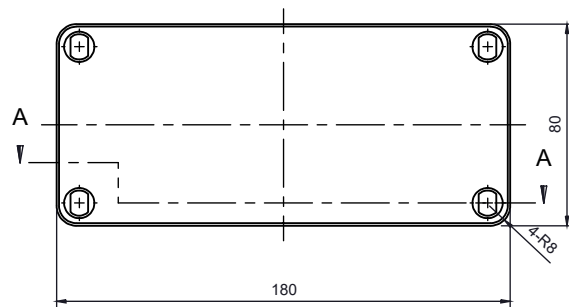

PART NUMBER	Description
CHDX6-225	Polycarb, Solid Lid
CHDX6-225C	Polycarb, Transparent Lid
CHDX6-325	ABS, Solid Lid
CHDX6-325C	ABS, Transparent Lid

 CAMDENBOSS JAMES CARTER RD, MILDENHALL, SUFFOLK. IP28 7DE TEL: 01638 716101 FAX: 01638 716554 EMAIL: Sales@CamdenBoss.com WEB: www.CamdenBoss.com				UNLESS OTHERWISE SPECIFIED: DIMENSIONS ARE IN MILLIMETERS		GENERAL TOLERANCES +/- 0.2		REVISION: ○	
				FINISH: LID GLOSS, BASE LIGHT SPARK		TITLE: X6 Series Knock out Enclosure, 180x80x70			
				COLOUR: LIGHT GREY		DWG. NO. CHDX6 (180x80x70)		A4	
DRAWN	ALWIN B.K	ABK	08/12/17	MATERIAL: SEE TABLE		SCALE: 1:3		SHEET 1 OF 1	
CHK'D	A.GOODENOUGH	A.G	08/12/17	PROJECTION: 		DO NOT SCALE DRAWING			