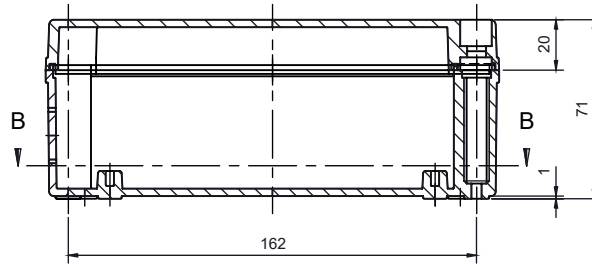

PART NUMBER	Description
CHDX6-225	Polycarb, Solid Lid
CHDX6-225C	Polycarb, Transparent Lid
CHDX6-325	ABS, Solid Lid
CHDX6-325C	ABS, Transparent Lid

SECTION A-A

 CAMDENBOSS JAMES CARTER RD, MILDENHALL, SUFFOLK. IP28 7DE TEL: 01638 716101 FAX: 01638 716554 EMAIL: Sales@CamdenBoss.com WEB: www.CamdenBoss.com				UNLESS OTHERWISE SPECIFIED: DIMENSIONS ARE IN MILLIMETERS		GENERAL TOLERANCES +/- 0.2		REVISION: ○			
				FINISH: LID GLOSS, BASE LIGHT SPARK		TITLE: X6 Series Knock out Enclosure, 180x80x70					
DRAWN: ALWIN B.K. ABK 08/12/17				COLOUR: LIGHT GREY		MATERIAL: SEE TABLE		DWG NO. CHDX6 (180x80x70) A4			
CHK'D: A.GOODENOUGH A.G. 08/12/17				PROJECTION: 		SCALE: 1:3		SHEET 1 OF 1		DO NOT SCALE DRAWING	