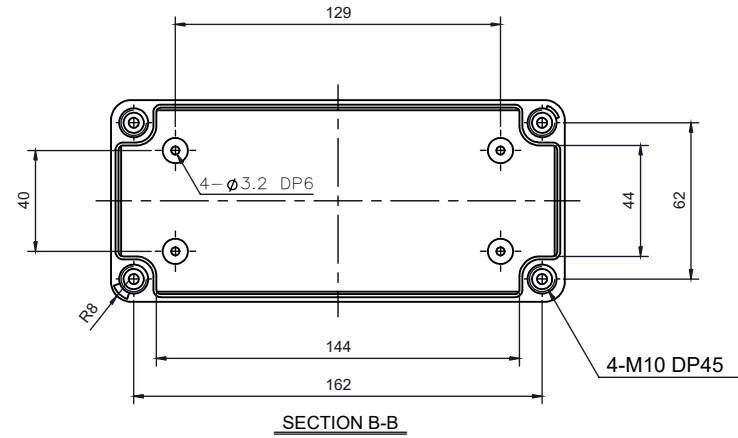

PART NUMBER	Description
CHDX6-225	Polycarb, Solid Lid
CHDX6-225C	Polycarb, Transparent Lid
CHDX6-325	ABS, Solid Lid
CHDX6-325C	ABS, Transparent Lid

SECTION A-A

 CAMDENBOSS JAMES CARTER RD, MILDENHALL, SUFFOLK. IP28 7DE TEL: 01638 716101 FAX: 01638 716554 EMAIL: Sales@CamdenBoss.com WEB: www.CamdenBoss.com				UNLESS OTHERWISE SPECIFIED: DIMENSIONS ARE IN MILLIMETERS		GENERAL TOLERANCES +/- 0.2		REVISION: ○			
				FINISH: LID GLOSS, BASE LIGHT SPARK		TITLE: X6 Series Knock out Enclosure, 180x80x70					
DRAWN: ALWIN B.K. ABK 08/12/17				COLOUR: LIGHT GREY		MATERIAL: SEE TABLE		DWG NO. CHDX6 (180x80x70) A4			
CHK'D: A.GOODENOUGH A.G. 08/12/17				PROJECTION: 		SCALE: 1:3		SHEET 1 OF 1		DO NOT SCALE DRAWING	