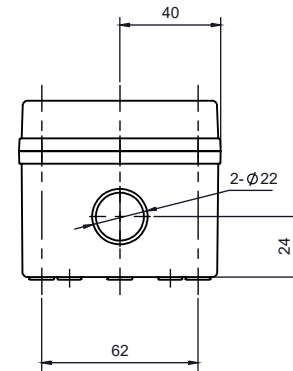

PART NUMBER	Description
CHDX6-225	Polycarb, Solid Lid
CHDX6-225C	Polycarb, Transparent Lid
CHDX6-325	ABS, Solid Lid
CHDX6-325C	ABS, Transparent Lid

SECTION A-A

 CAMDENBOSS JAMES CARTER RD, MILDENHALL, SUFFOLK. IP28 7DE TEL: 01638 716101 FAX: 01638 716554 EMAIL: Sales@CamdenBoss.com WEB: www.CamdenBoss.com				UNLESS OTHERWISE SPECIFIED: DIMENSIONS ARE IN MILLIMETERS		GENERAL TOLERANCES +/- 0.2		REVISION: ○			
				FINISH: LID GLOSS, BASE LIGHT SPARK		TITLE: X6 Series Knock out Enclosure, 180x80x70					
DRAWN: ALWIN B.K. ABK 08/12/17				COLOUR: LIGHT GREY		MATERIAL: SEE TABLE		DWG NO. CHDX6 (180x80x70) A4			
CHK'D: A.GOODENOUGH A.G. 08/12/17				PROJECTION: 		SCALE: 1:3		SHEET 1 OF 1		DO NOT SCALE DRAWING	