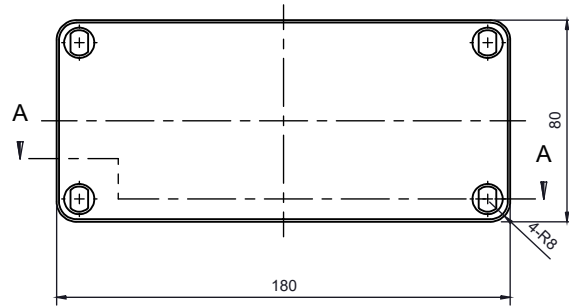

PART NUMBER	Description
CHDX6-225	Polycarb, Solid Lid
CHDX6-225C	Polycarb, Transparent Lid
CHDX6-325	ABS, Solid Lid
CHDX6-325C	ABS, Transparent Lid

SECTION A-A

 CAMDENBOSS JAMES CARTER RD, MILDENHALL, SUFFOLK. IP28 7DE TEL: 01638 716101 FAX: 01638 716554 EMAIL: Sales@CamdenBoss.com WEB: www.CamdenBoss.com				UNLESS OTHERWISE SPECIFIED: DIMENSIONS ARE IN MILLIMETERS		GENERAL TOLERANCES +/- 0.2		REVISION: ○			
				FINISH: LID GLOSS, BASE LIGHT SPARK		TITLE: X6 Series Knock out Enclosure, 180x80x70					
DRAWN: ALWIN B.K. ABK 08/12/17				COLOUR: LIGHT GREY		MATERIAL: SEE TABLE		DWG NO. CHDX6 (180x80x70) A4			
CHK'D: A.GOODENOUGH A.G. 08/12/17				PROJECTION: 		SCALE: 1:3		SHEET 1 OF 1		DO NOT SCALE DRAWING	