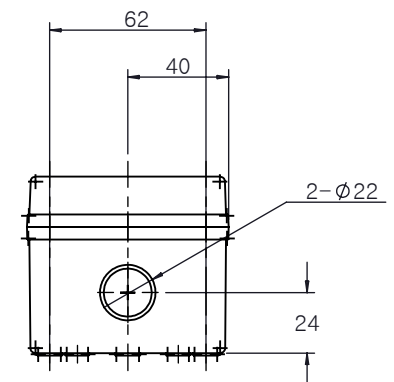

PART NUMBER	Description
CHDX6-227	Polycarb, Solid Lid
CHDX6-227C	Polycarb, Transparent Lid
CHDX6-327	ABS, Solid Lid
CHDX6-327C	ABS, Transparent Lid

**CAMDENBOSS**  
CONNECT. ENCLOSE. INNOVATE.

JAMES CARTER RD, MILDENHALL, SUFFOLK. IP28 7DE  
TEL: 01638 716101 FAX: 01638 716554  
EMAIL: Sales@CamdenBoss.com  
WEB: www.CamdenBoss.com

UNLESS OTHERWISE SPECIFIED:  
DIMENSIONS ARE IN MILLIMETERS

FINISH: LID GLOSS, BASE LIGHT SPARK

COLOUR: LIGHT GREY

MATERIAL: SEE TABLE

PROJECTION:

GENERAL TOLERANCES +/- 0.2

REVISION:

TITLE: X6 Series Knock out Enclosure, 250x80x70

DWG NO. CHDX6 (250x80x70) A4

SCALE: 1:3 SHEET 1 OF 1 DO NOT SCALE DRAWING

	NAME	SIGNED	DATE
DRAWN	ALWIN B.K	ABK	08/12/17
CHK'D	A.GOODENOUGH	A.G	08/12/17