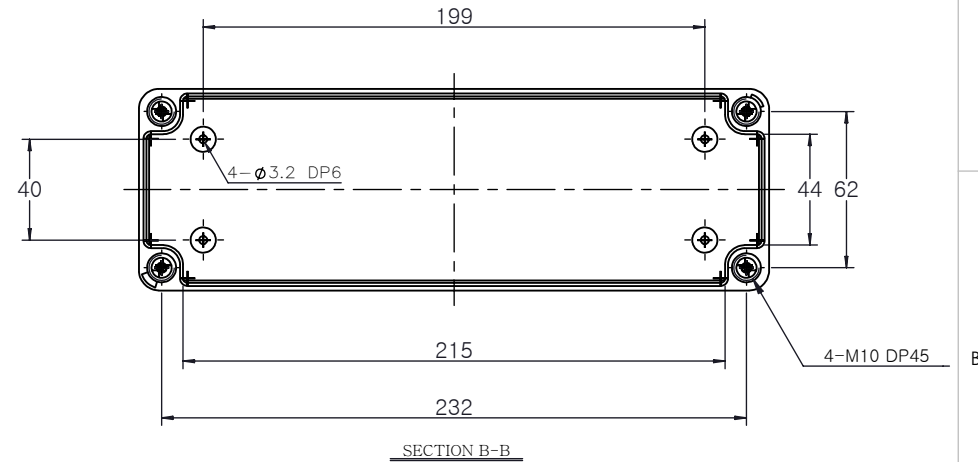

PART NUMBER	Description
CHDX6-227	Polycarb, Solid Lid
CHDX6-227C	Polycarb, Transparent Lid
CHDX6-327	ABS, Solid Lid
CHDX6-327C	ABS, Transparent Lid

**CAMDENBOSS**  
CONNECT. ENCLOSE. INNOVATE.

JAMES CARTER RD, MILDENHALL, SUFFOLK. IP28 7DE  
TEL: 01638 716101 FAX: 01638 716554  
EMAIL: Sales@CamdenBoss.com  
WEB: www.CamdenBoss.com

UNLESS OTHERWISE SPECIFIED:  
DIMENSIONS ARE IN MILLIMETERS

FINISH: LID GLOSS, BASE LIGHT SPARK

COLOUR: LIGHT GREY

MATERIAL: SEE TABLE

PROJECTION:

GENERAL TOLERANCES +/- 0.2

REVISION:

TITLE: X6 Series Knock out Enclosure, 250x80x70

DWG NO. CHDX6 (250x80x70) A4

SCALE: 1:3 SHEET 1 OF 1 DO NOT SCALE DRAWING

	NAME	SIGNED	DATE
DRAWN	ALWIN B.K	ABK	08/12/17
CHK'D	A.GOODENOUGH	A.G	08/12/17