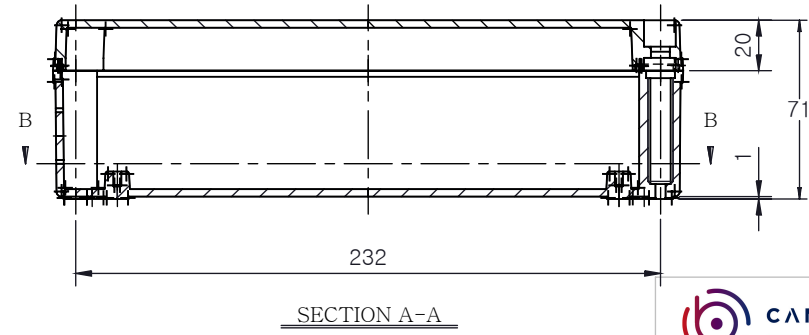

PART NUMBER	Description
CHDX6-227	Polycarb, Solid Lid
CHDX6-227C	Polycarb, Transparent Lid
CHDX6-327	ABS, Solid Lid
CHDX6-327C	ABS, Transparent Lid

**CAMDENBOSS**  
CONNECT. ENCLOSE. INNOVATE.

JAMES CARTER RD, MILDENHALL, SUFFOLK. IP28 7DE  
TEL: 01638 716101 FAX: 01638 716554  
EMAIL: Sales@CamdenBoss.com  
WEB: www.CamdenBoss.com

UNLESS OTHERWISE SPECIFIED:  
DIMENSIONS ARE IN MILLIMETERS

FINISH: LID GLOSS, BASE LIGHT SPARK

COLOUR: LIGHT GREY

MATERIAL: SEE TABLE

PROJECTION:

GENERAL TOLERANCES +/- 0.2

REVISION:

TITLE: X6 Series Knock out Enclosure, 250x80x70

DWG NO. CHDX6 (250x80x70) A4

SCALE: 1:3 SHEET 1 OF 1 DO NOT SCALE DRAWING

	NAME	SIGNED	DATE
DRAWN	ALWIN B.K	ABK	08/12/17
CHK'D	A.GOODENOUGH	A.G	08/12/17