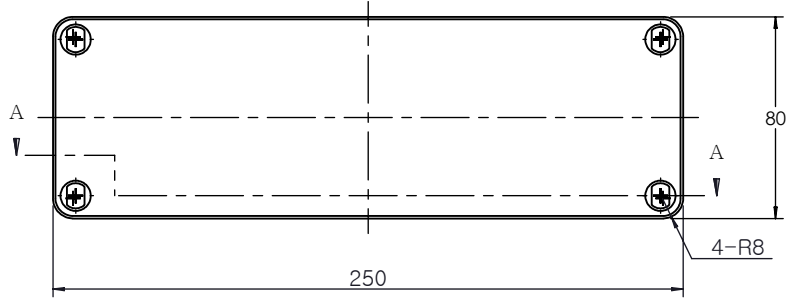

PART NUMBER	Description
CHDX6-227	Polycarb, Solid Lid
CHDX6-227C	Polycarb, Transparent Lid
CHDX6-327	ABS, Solid Lid
CHDX6-327C	ABS, Transparent Lid

**CAMDENBOSS**  
CONNECT. ENCLOSE. INNOVATE.

JAMES CARTER RD, MILDENHALL, SUFFOLK. IP28 7DE  
TEL: 01638 716101 FAX: 01638 716554  
EMAIL: Sales@CamdenBoss.com  
WEB: www.CamdenBoss.com

UNLESS OTHERWISE SPECIFIED:  
DIMENSIONS ARE IN MILLIMETERS

FINISH: LID GLOSS, BASE LIGHT SPARK

COLOUR: LIGHT GREY

MATERIAL: SEE TABLE

PROJECTION:

GENERAL TOLERANCES +/- 0.2

REVISION:

TITLE: X6 Series Knock out Enclosure, 250x80x70

DWG NO. CHDX6 (250x80x70) A4

SCALE: 1:3 SHEET 1 OF 1 DO NOT SCALE DRAWING

	NAME	SIGNED	DATE
DRAWN	ALWIN B.K	ABK	08/12/17
CHK'D	A.GOODENOUGH	A.G	08/12/17