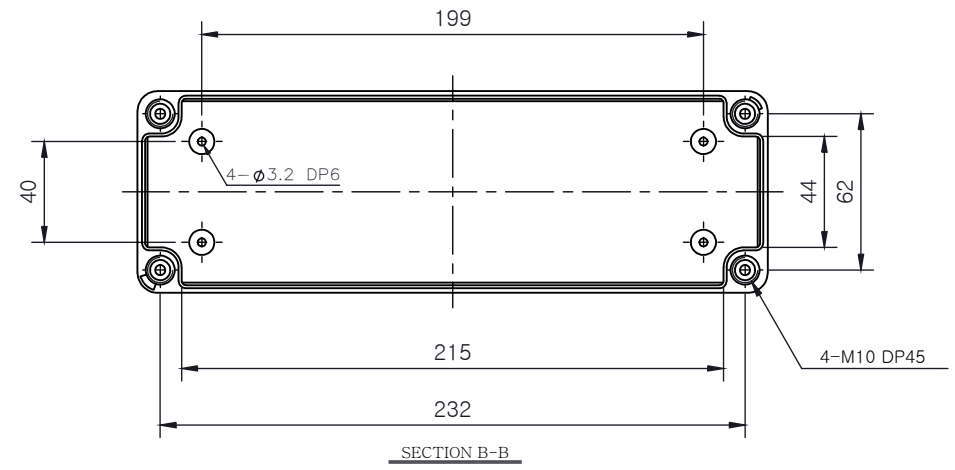

PART NUMBER	Description
CHDX6-228	Polycarb, Solid Lid
CHDX6-228C	Polycarb, Transparent Lid
CHDX6-328	ABS, Solid Lid
CHDX6-328C	ABS, Transparent Lid

 CAMDENBOSS JAMES CARTER RD, MILDENHALL, SUFFOLK. IP28 7DE TEL: 01638 716101 FAX: 01638 716554 EMAIL: Sales@CamdenBoss.com WEB: www.CamdenBoss.com			UNLESS OTHERWISE SPECIFIED: DIMENSIONS ARE IN MILLIMETERS		GENERAL TOLERANCES +/- 0.2		REVISION. <input type="checkbox"/>		
			FINISH. GLOSS LID, BASE LIGHT SPARK		TITLE: X6 Series Knock out Enclosure, 250x80x85				
			COLOUR. LIGHT GREY		MATERIAL. SEE TABLE		DWG. NO. CHDX6 (250x80x85) A4		
DRAWN	ALWIN B.K	ABK	08/12/17	PROJECTION.			SCALE: 1:3	SHEET 1 OF 1	DO NOT SCALE DRAWING
CHK'D	A.GOODENOUGH	A.G	08/12/17						