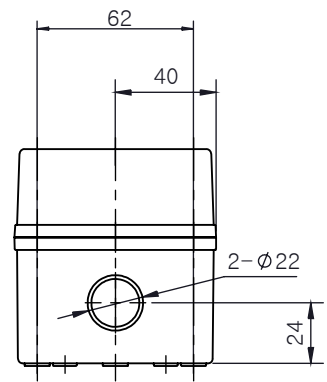

PART NUMBER	Description
CHDX6-228	Polycarb, Solid Lid
CHDX6-228C	Polycarb, Transparent Lid
CHDX6-328	ABS, Solid Lid
CHDX6-328C	ABS, Transparent Lid

 CAMDENBOSS JAMES CARTER RD, MILDENHALL, SUFFOLK. IP28 7DE TEL: 01638 716101 FAX: 01638 716554 EMAIL: Sales@CamdenBoss.com WEB: www.CamdenBoss.com			UNLESS OTHERWISE SPECIFIED: DIMENSIONS ARE IN MILLIMETERS		GENERAL TOLERANCES +/- 0.2		REVISION. <input type="checkbox"/>		
			FINISH. GLOSS LID, BASE LIGHT SPARK		TITLE: X6 Series Knock out Enclosure, 250x80x85				
			COLOUR. LIGHT GREY		MATERIAL. SEE TABLE		DWG. NO. CHDX6 (250x80x85) A4		
DRAWN	ALWIN B.K	ABK	08/12/17	PROJECTION.			SCALE: 1:3	SHEET 1 OF 1	DO NOT SCALE DRAWING
CHK'D	A.GOODENOUGH	A.G	08/12/17						