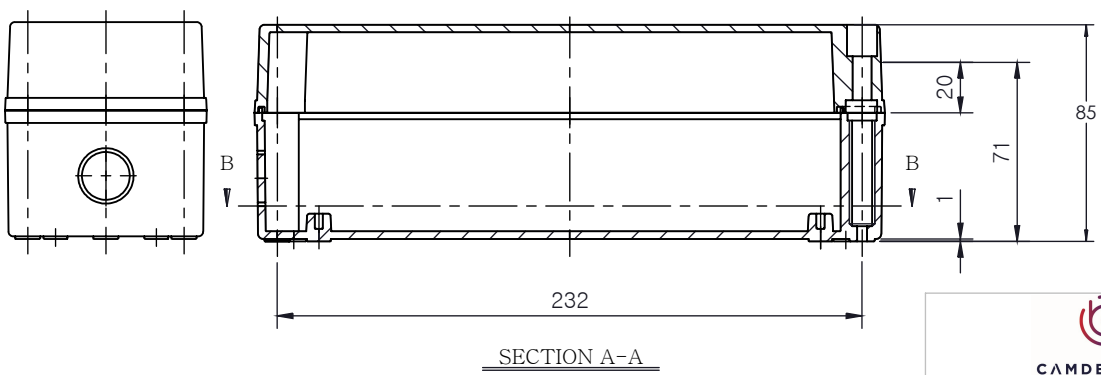

PART NUMBER	Description
CHDX6-228	Polycarb, Solid Lid
CHDX6-228C	Polycarb, Transparent Lid
CHDX6-328	ABS, Solid Lid
CHDX6-328C	ABS, Transparent Lid

 CAMDENBOSS JAMES CARTER RD, MILDENHALL, SUFFOLK. IP28 7DE TEL: 01638 716101 FAX: 01638 716554 EMAIL: Sales@CamdenBoss.com WEB: www.CamdenBoss.com			UNLESS OTHERWISE SPECIFIED: DIMENSIONS ARE IN MILLIMETERS		GENERAL TOLERANCES +/- 0.2		REVISION. <input type="checkbox"/>		
			FINISH. GLOSS LID, BASE LIGHT SPARK		TITLE: X6 Series Knock out Enclosure, 250x80x85				
			COLOUR. LIGHT GREY		MATERIAL. SEE TABLE		DWG. NO. CHDX6 (250x80x85) A4		
DRAWN	ALWIN B.K	ABK	08/12/17	PROJECTION.			SCALE: 1:3	SHEET 1 OF 1	DO NOT SCALE DRAWING
CHK'D	A.GOODENOUGH	A.G	08/12/17						