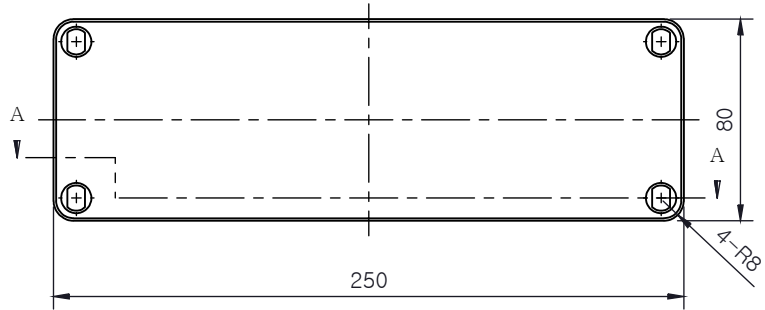

PART NUMBER	Description
CHDX6-228	Polycarb, Solid Lid
CHDX6-228C	Polycarb, Transparent Lid
CHDX6-328	ABS, Solid Lid
CHDX6-328C	ABS, Transparent Lid

 CAMDENBOSS JAMES CARTER RD, MILDENHALL, SUFFOLK. IP28 7DE TEL: 01638 716101 FAX: 01638 716554 EMAIL: Sales@CamdenBoss.com WEB: www.CamdenBoss.com			UNLESS OTHERWISE SPECIFIED: DIMENSIONS ARE IN MILLIMETERS		GENERAL TOLERANCES +/- 0.2		REVISION. <input type="checkbox"/>		
			FINISH. GLOSS LID, BASE LIGHT SPARK		TITLE: X6 Series Knock out Enclosure, 250x80x85				
			COLOUR. LIGHT GREY		MATERIAL. SEE TABLE		DWG. NO. CHDX6 (250x80x85) A4		
DRAWN	ALWIN B.K	ABK	08/12/17	PROJECTION.			SCALE: 1:3	SHEET 1 OF 1	DO NOT SCALE DRAWING
CHK'D	A.GOODENOUGH	A.G	08/12/17						