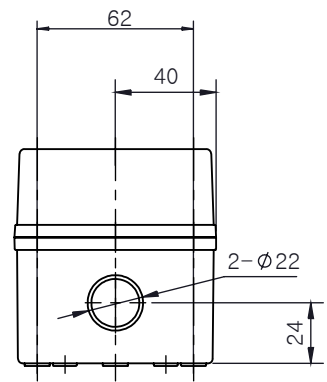

PART NUMBER	Description
CHDX6-228	Polycarb, Solid Lid
CHDX6-228C	Polycarb, Transparent Lid
CHDX6-328	ABS, Solid Lid
CHDX6-328C	ABS, Transparent Lid

 CAMDENBOSS JAMES CARTER RD, MILDENHALL, SUFFOLK. IP28 7DE TEL: 01638 716101 FAX: 01638 716554 EMAIL: Sales@CamdenBoss.com WEB: www.CamdenBoss.com			UNLESS OTHERWISE SPECIFIED: DIMENSIONS ARE IN MILLIMETERS		GENERAL TOLERANCES +/- 0.2		REVISION. <input type="checkbox"/>	
			FINISH. GLOSS LID, BASE LIGHT SPARK		TITLE: X6 Series Knock out Enclosure, 250x80x85			
DRAWN ALWIN B.K ABK 08/12/17			COLOUR. LIGHT GREY		MATERIAL. SEE TABLE		DWG NO. CHDX6 (250x80x85) A4	
CHK'D A.GOODENOUGH A.G 08/12/17			PROJECTION. 		SCALE. 1:3		SHEET 1 OF 1	
DO NOT SCALE DRAWING								