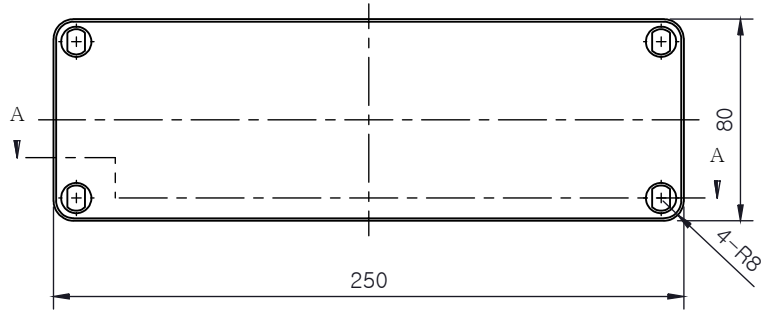

PART NUMBER	Description
CHDX6-228	Polycarb, Solid Lid
CHDX6-228C	Polycarb, Transparent Lid
CHDX6-328	ABS, Solid Lid
CHDX6-328C	ABS, Transparent Lid

 CAMDENBOSS JAMES CARTER RD, MILDENHALL, SUFFOLK. IP28 7DE TEL: 01638 716101 FAX: 01638 716554 EMAIL: Sales@CamdenBoss.com WEB: www.CamdenBoss.com			UNLESS OTHERWISE SPECIFIED: DIMENSIONS ARE IN MILLIMETERS		GENERAL TOLERANCES +/- 0.2		REVISION. <input type="checkbox"/>	
			FINISH. GLOSS LID, BASE LIGHT SPARK		TITLE: X6 Series Knock out Enclosure, 250x80x85			
DRAWN ALWIN B.K ABK 08/12/17			COLOUR. LIGHT GREY		MATERIAL. SEE TABLE		DWG NO. CHDX6 (250x80x85) A4	
CHK'D A.GOODENOUGH A.G 08/12/17			PROJECTION. 		SCALE. 1:3		SHEET 1 OF 1	
DO NOT SCALE DRAWING								