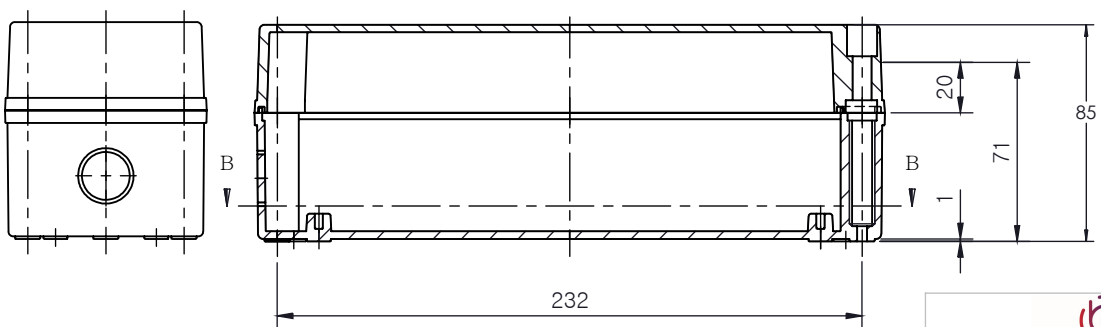

PART NUMBER	Description
CHDX6-228	Polycarb, Solid Lid
CHDX6-228C	Polycarb, Transparent Lid
CHDX6-328	ABS, Solid Lid
CHDX6-328C	ABS, Transparent Lid

 CAMDENBOSS JAMES CARTER RD, MILDENHALL, SUFFOLK. IP28 7DE TEL: 01638 716101 FAX: 01638 716554 EMAIL: Sales@CamdenBoss.com WEB: www.CamdenBoss.com			UNLESS OTHERWISE SPECIFIED: DIMENSIONS ARE IN MILLIMETERS		GENERAL TOLERANCES +/- 0.2		REVISION. <input type="checkbox"/>	
			FINISH. GLOSS LID, BASE LIGHT SPARK		TITLE: X6 Series Knock out Enclosure, 250x80x85			
DRAWN ALWIN B.K ABK 08/12/17			COLOUR. LIGHT GREY		MATERIAL. SEE TABLE		DWG NO. CHDX6 (250x80x85) A4	
CHK'D A.GOODENOUGH A.G 08/12/17			PROJECTION. 		SCALE. 1:3		SHEET 1 OF 1	
DO NOT SCALE DRAWING								