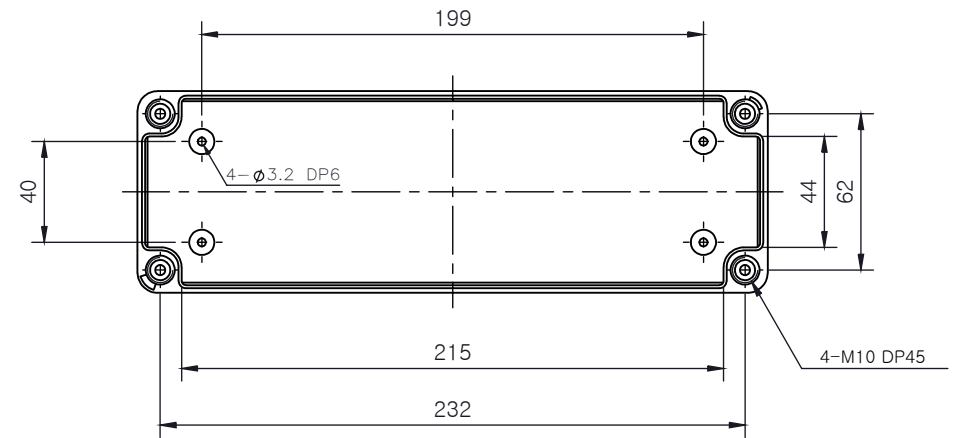

PART NUMBER	Description
CHDX6-228	Polycarb, Solid Lid
CHDX6-228C	Polycarb, Transparent Lid
CHDX6-328	ABS, Solid Lid
CHDX6-328C	ABS, Transparent Lid

 CAMDENBOSS JAMES CARTER RD, MILDENHALL, SUFFOLK. IP28 7DE TEL: 01638 716101 FAX: 01638 716554 EMAIL: Sales@CamdenBoss.com WEB: www.CamdenBoss.com			UNLESS OTHERWISE SPECIFIED: DIMENSIONS ARE IN MILLIMETERS		GENERAL TOLERANCES +/- 0.2		REVISION. <input type="checkbox"/>	
			FINISH. GLOSS LID, BASE LIGHT SPARK		TITLE: X6 Series Knock out Enclosure, 250x80x85			
DRAWN ALWIN B.K ABK 08/12/17			COLOUR. LIGHT GREY		MATERIAL. SEE TABLE		DWG NO. CHDX6 (250x80x85) A4	
CHK'D A.GOODENOUGH A.G 08/12/17			PROJECTION. 		SCALE. 1:3		SHEET 1 OF 1	
DO NOT SCALE DRAWING								