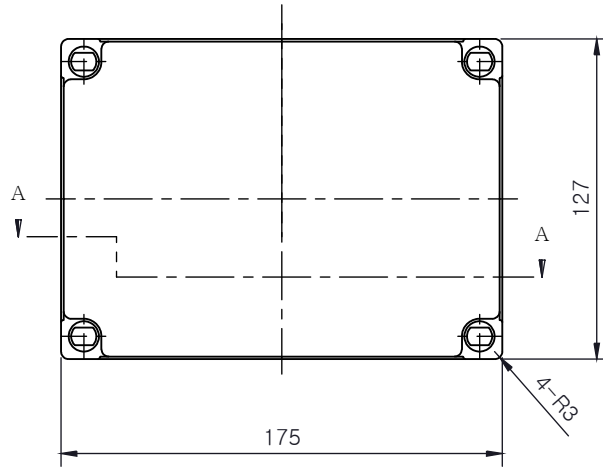

PART NUMBER	Description
CHDX6-229	Polycarb, Solid Lid
CHDX6-229C	Polycarb, Transparent Lid
CHDX6-329	ABS, Solid Lid
CHDX6-329C	ABS, Transparent Lid

SECTION A-A

SECTION B-B

 <b>CAMDENBOSS</b> JAMES CARTER RD, MILDENHALL, SUFFOLK. IP28 7DE TEL: 01638 716101 FAX: 01638 716554 EMAIL: Sales@CamdenBoss.com WEB: www.CamdenBoss.com			UNLESS OTHERWISE SPECIFIED: DIMENSIONS ARE IN MILLIMETERS	GENERAL TOLERANCES +/- 0.2	REVISION: ○
			FINISH: LID GLOSS, BASE LIGHT SPARK	TITLE: X6 Series Knock out Enclosure, 175x127x75	
COLOUR: LIGHT GREY			MATERIAL: SEE TABLE	DWG NO: CHDX6 (175x127x75) A4	
DRAWN: ALWIN B.K	SIGNED: ABK	DATE: 08/12/17	PROJECTION: 	SCALE: 1:3	SHEET 1 OF 1
CHKD: A.GOODENOUGH	SIGNED: A.G	DATE: 08/12/17	DO NOT SCALE DRAWING		