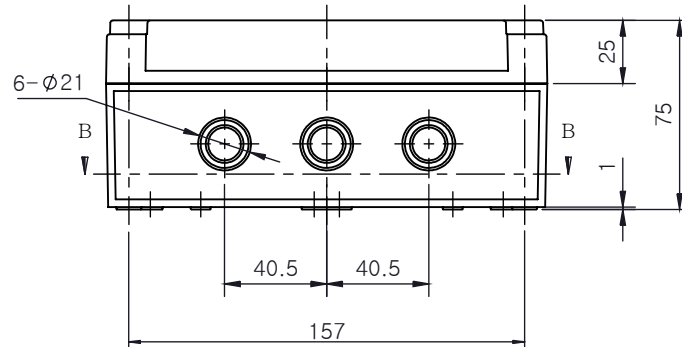

PART NUMBER	Description
CHDX6-229	Polycarb, Solid Lid
CHDX6-229C	Polycarb, Transparent Lid
CHDX6-329	ABS, Solid Lid
CHDX6-329C	ABS, Transparent Lid

SECTION A-A

SECTION B-B

 <b>CAMDENBOSS</b> JAMES CARTER RD, MILDENHALL, SUFFOLK. IP28 7DE TEL: 01638 716101 FAX: 01638 716554 EMAIL: Sales@CamdenBoss.com WEB: www.CamdenBoss.com			UNLESS OTHERWISE SPECIFIED: DIMENSIONS ARE IN MILLIMETERS	GENERAL TOLERANCES +/- 0.2	REVISION: ○
			FINISH: LID GLOSS, BASE LIGHT SPARK	TITLE: X6 Series Knock out Enclosure, 175x127x75	
COLOUR: LIGHT GREY			MATERIAL: SEE TABLE	DWG NO: CHDX6 (175x127x75) A4	
DRAWN: ALWIN B.K	SIGNED: ABK	DATE: 08/12/17	PROJECTION: 	SCALE: 1:3	SHEET 1 OF 1
CHKD: A.GOODENOUGH	SIGNED: A.G	DATE: 08/12/17	DO NOT SCALE DRAWING		