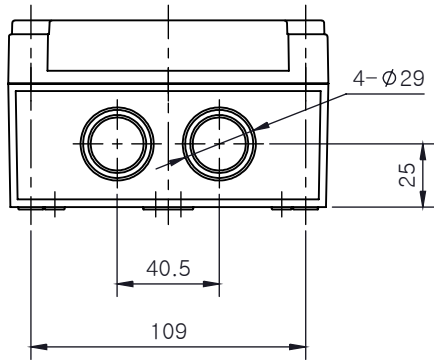

PART NUMBER	Description
CHDX6-229	Polycarb, Solid Lid
CHDX6-229C	Polycarb, Transparent Lid
CHDX6-329	ABS, Solid Lid
CHDX6-329C	ABS, Transparent Lid

SECTION A-A

SECTION B-B

 <b>CAMDENBOSS</b> JAMES CARTER RD, MILDENHALL, SUFFOLK. IP28 7DE TEL: 01638 716101 FAX: 01638 716554 EMAIL: Sales@CamdenBoss.com WEB: www.CamdenBoss.com			UNLESS OTHERWISE SPECIFIED: DIMENSIONS ARE IN MILLIMETERS	GENERAL TOLERANCES +/- 0.2	REVISION: ○
			FINISH: LID GLOSS, BASE LIGHT SPARK	TITLE: X6 Series Knock out Enclosure, 175x127x75	
COLOUR: LIGHT GREY			MATERIAL: SEE TABLE	DWG NO: CHDX6 (175x127x75) A4	
DRAWN: ALWIN B.K	SIGNED: ABK	DATE: 08/12/17	PROJECTION: 	SCALE: 1:3	SHEET 1 OF 1
CHKD: A.GOODENOUGH	SIGNED: A.G	DATE: 08/12/17	DO NOT SCALE DRAWING		