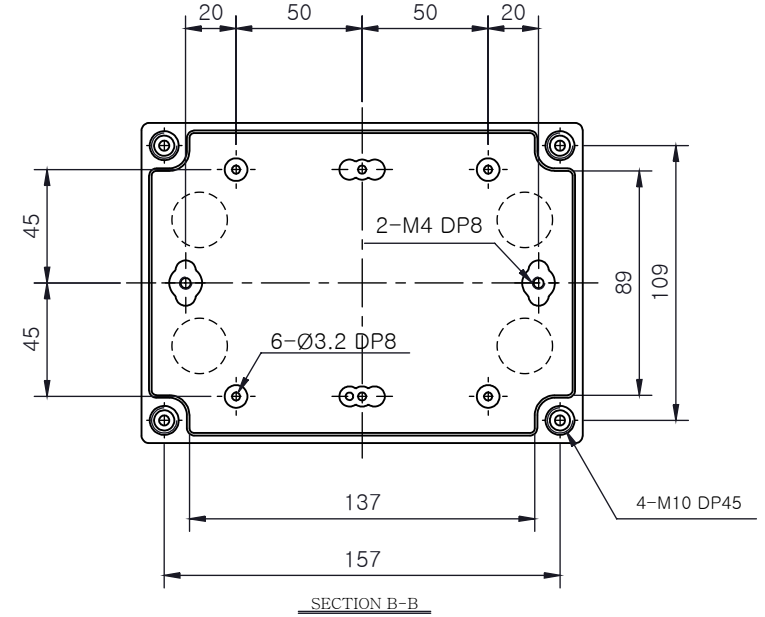

PART NUMBER	Description
CHDX6-229	Polycarb, Solid Lid
CHDX6-229C	Polycarb, Transparent Lid
CHDX6-329	ABS, Solid Lid
CHDX6-329C	ABS, Transparent Lid

SECTION A-A

SECTION B-B

 <b>CAMDENBOSS</b> JAMES CARTER RD, MILDENHALL, SUFFOLK. IP28 7DE TEL: 01638 716101 FAX: 01638 716554 EMAIL: Sales@CamdenBoss.com WEB: www.CamdenBoss.com			UNLESS OTHERWISE SPECIFIED: DIMENSIONS ARE IN MILLIMETERS	GENERAL TOLERANCES +/- 0.2	REVISION: ○
			FINISH: LID GLOSS, BASE LIGHT SPARK	TITLE: X6 Series Knock out Enclosure, 175x127x75	
COLOUR: LIGHT GREY			MATERIAL: SEE TABLE	DWG NO: CHDX6 (175x127x75) A4	
DRAWN: ALWIN B.K	SIGNED: ABK	DATE: 08/12/17	PROJECTION: 	SCALE: 1:3	SHEET 1 OF 1
CHKD: A.GOODENOUGH	SIGNED: A.G	DATE: 08/12/17	DO NOT SCALE DRAWING		