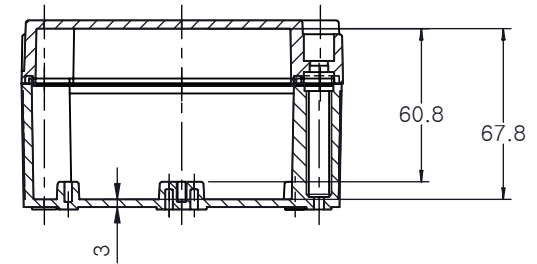

PART NUMBER	Description
CHDX6-229	Polycarb, Solid Lid
CHDX6-229C	Polycarb, Transparent Lid
CHDX6-329	ABS, Solid Lid
CHDX6-329C	ABS, Transparent Lid

SECTION A-A

SECTION B-B

 <b>CAMDENBOSS</b> JAMES CARTER RD, MILDENHALL, SUFFOLK. IP28 7DE TEL: 01638 716101 FAX: 01638 716554 EMAIL: Sales@CamdenBoss.com WEB: www.CamdenBoss.com			UNLESS OTHERWISE SPECIFIED: DIMENSIONS ARE IN MILLIMETERS	GENERAL TOLERANCES +/- 0.2	REVISION: ○
			FINISH: LID GLOSS, BASE LIGHT SPARK	TITLE: X6 Series Knock out Enclosure, 175x127x75	
COLOUR: LIGHT GREY			MATERIAL: SEE TABLE	DWG NO: CHDX6 (175x127x75) A4	
DRAWN: ALWIN B.K	SIGNED: ABK	DATE: 08/12/17	PROJECTION: 	SCALE: 1:3	SHEET 1 OF 1
CHKD: A.GOODENOUGH	SIGNED: A.G	DATE: 08/12/17	DO NOT SCALE DRAWING		