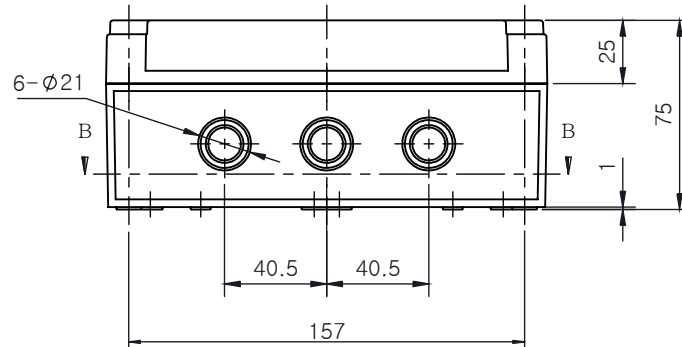

PART NUMBER	Description
CHDX6-229	Polycarb, Solid Lid
CHDX6-229C	Polycarb, Transparent Lid
CHDX6-329	ABS, Solid Lid
CHDX6-329C	ABS, Transparent Lid

SECTION A-A

SECTION B-B

 CAMDENBOSS JAMES CARTER RD, MILDENHALL, SUFFOLK. IP28 7DE TEL: 01638 716101 FAX: 01638 716554 EMAIL: Sales@CamdenBoss.com WEB: www.CamdenBoss.com			UNLESS OTHERWISE SPECIFIED: DIMENSIONS ARE IN MILLIMETERS	GENERAL TOLERANCES +/- 0.2	REVISION: ○
			FINISH: LID GLOSS, BASE LIGHT SPARK	TITLE: X6 Series Knock out Enclosure, 175x127x75	
DRAWN: ALWIN B.K. ABK 08/12/17			COLOUR: LIGHT GREY	DWG NO: CHDX6 (175x127x75) A4	
CHKD: A.GOODENOUGH A.G 08/12/17			MATERIAL: SEE TABLE	SCALE: 1:3	SHEET 1 OF 1
			PROJECTION: 	DO NOT SCALE DRAWING	