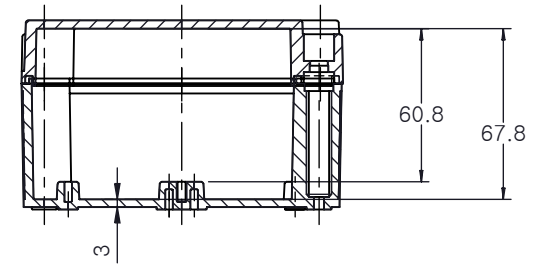

PART NUMBER	Description
CHDX6-229	Polycarb, Solid Lid
CHDX6-229C	Polycarb, Transparent Lid
CHDX6-329	ABS, Solid Lid
CHDX6-329C	ABS, Transparent Lid

SECTION A-A

SECTION B-B

 CAMDENBOSS JAMES CARTER RD, MILDENHALL, SUFFOLK. IP28 7DE TEL: 01638 716101 FAX: 01638 716554 EMAIL: Sales@CamdenBoss.com WEB: www.CamdenBoss.com			UNLESS OTHERWISE SPECIFIED: DIMENSIONS ARE IN MILLIMETERS	GENERAL TOLERANCES +/- 0.2	REVISION: ○
			FINISH: LID GLOSS, BASE LIGHT SPARK	TITLE: X6 Series Knock out Enclosure, 175x127x75	
DRAWN: ALWIN B.K. ABK 08/12/17			COLOUR: LIGHT GREY	DWG NO: CHDX6 (175x127x75) A4	
CHKD: A.GOODENOUGH A.G 08/12/17			MATERIAL: SEE TABLE	SCALE: 1:3	SHEET 1 OF 1
			PROJECTION: 	DO NOT SCALE DRAWING	