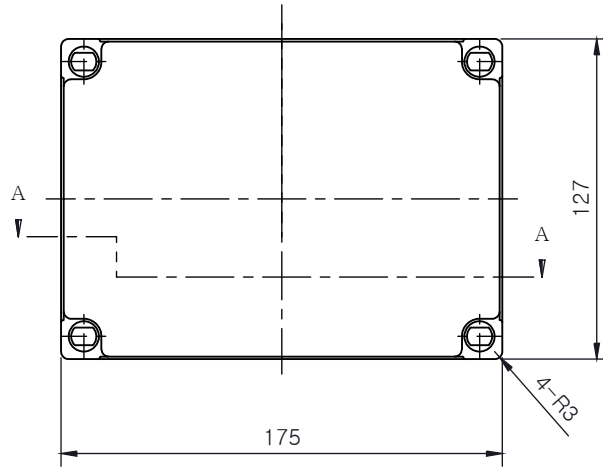

PART NUMBER	Description
CHDX6-229	Polycarb, Solid Lid
CHDX6-229C	Polycarb, Transparent Lid
CHDX6-329	ABS, Solid Lid
CHDX6-329C	ABS, Transparent Lid

SECTION A-A

SECTION B-B

 CAMDENBOSS JAMES CARTER RD, MILDENHALL, SUFFOLK. IP28 7DE TEL: 01638 716101 FAX: 01638 716554 EMAIL: Sales@CamdenBoss.com WEB: www.CamdenBoss.com			UNLESS OTHERWISE SPECIFIED: DIMENSIONS ARE IN MILLIMETERS	GENERAL TOLERANCES +/- 0.2	REVISION: ○
			FINISH: LID GLOSS, BASE LIGHT SPARK	TITLE: X6 Series Knock out Enclosure, 175x127x75	
DRAWN: ALWIN B.K. ABK 08/12/17			COLOUR: LIGHT GREY	DWG NO: CHDX6 (175x127x75) A4	
CHKD: A.GOODENOUGH A.G 08/12/17			MATERIAL: SEE TABLE	SCALE: 1:3	SHEET 1 OF 1
			PROJECTION: 	DO NOT SCALE DRAWING	