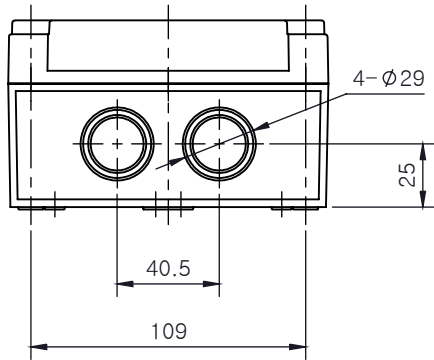

PART NUMBER	Description
CHDX6-229	Polycarb, Solid Lid
CHDX6-229C	Polycarb, Transparent Lid
CHDX6-329	ABS, Solid Lid
CHDX6-329C	ABS, Transparent Lid

SECTION A-A

SECTION B-B

 CAMDENBOSS JAMES CARTER RD, MILDENHALL, SUFFOLK. IP28 7DE TEL: 01638 716101 FAX: 01638 716554 EMAIL: Sales@CamdenBoss.com WEB: www.CamdenBoss.com			UNLESS OTHERWISE SPECIFIED: DIMENSIONS ARE IN MILLIMETERS	GENERAL TOLERANCES +/- 0.2	REVISION: ○
			FINISH: LID GLOSS, BASE LIGHT SPARK	TITLE: X6 Series Knock out Enclosure, 175x127x75	
DRAWN: ALWIN B.K. ABK 08/12/17			COLOUR: LIGHT GREY	DWG NO: CHDX6 (175x127x75) A4	
CHKD: A.GOODENOUGH A.G 08/12/17			MATERIAL: SEE TABLE	SCALE: 1:3	SHEET 1 OF 1
			PROJECTION: 	DO NOT SCALE DRAWING	