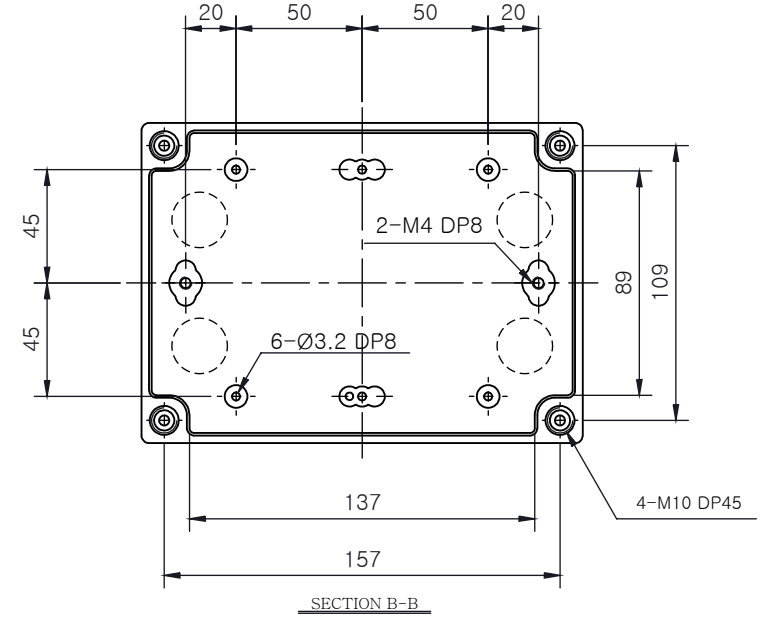

PART NUMBER	Description
CHDX6-229	Polycarb, Solid Lid
CHDX6-229C	Polycarb, Transparent Lid
CHDX6-329	ABS, Solid Lid
CHDX6-329C	ABS, Transparent Lid

SECTION A-A

SECTION B-B

 CAMDENBOSS JAMES CARTER RD, MILDENHALL, SUFFOLK. IP28 7DE TEL: 01638 716101 FAX: 01638 716554 EMAIL: Sales@CamdenBoss.com WEB: www.CamdenBoss.com			UNLESS OTHERWISE SPECIFIED: DIMENSIONS ARE IN MILLIMETERS	GENERAL TOLERANCES +/- 0.2	REVISION: ○
			FINISH: LID GLOSS, BASE LIGHT SPARK	TITLE: X6 Series Knock out Enclosure, 175x127x75	
DRAWN: ALWIN B.K. ABK 08/12/17			COLOUR: LIGHT GREY	DWG NO: CHDX6 (175x127x75) A4	
CHKD: A.GOODENOUGH A.G 08/12/17			MATERIAL: SEE TABLE	SCALE: 1:3	SHEET 1 OF 1
			PROJECTION: 	DO NOT SCALE DRAWING	