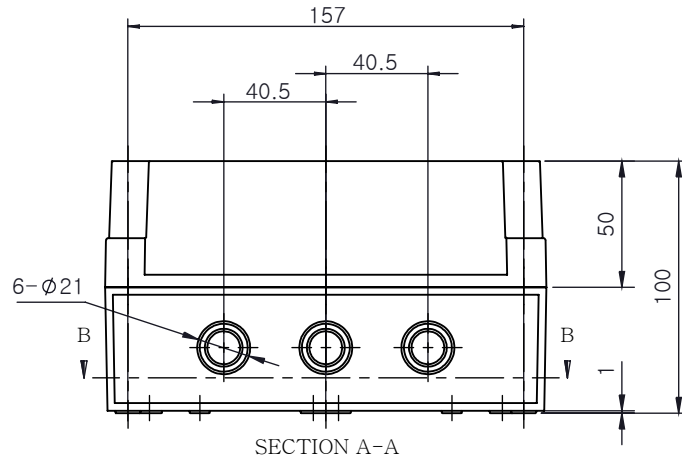

PART NUMBER	Description
CHDX6-230	Polycarb, Solid Lid
CHDX6-230C	Polycarb, Transparent Lid
CHDX6-330	ABS, Solid Lid
CHDX6-330C	ABS, Transparent Lid

 <b>CAMDENBOSS</b> JAMES CARTER RD, MILDENHALL, SUFFOLK. IP28 7DE TEL: 01638 716101 FAX: 01638 716554 EMAIL: Sales@CamdenBoss.com WEB: www.CamdenBoss.com			UNLESS OTHERWISE SPECIFIED: DIMENSIONS ARE IN MILLIMETERS	GENERAL TOLERANCES +/- 0.2	REVISION: ○
			FINISH: GLOSS LID, BASE LIGHT SPARK	TITLE: X6 Series Knock out Enclosure, 175x127x100	
COLOUR: LIGHT GREY			MATERIAL: SEE TABLE	DWG NO: <b>CHDX6 (175x127x100) A4</b>	
DRAWN: ALWIN B.K	SIGNED: ABK	DATE: 08/12/17	PROJECTION: 	SCALE: 1:3	SHEET 1 OF 1
CHK'D: A.GOODENOUGH	SIGNED: A.G	DATE: 08/12/17	DO NOT SCALE DRAWING		