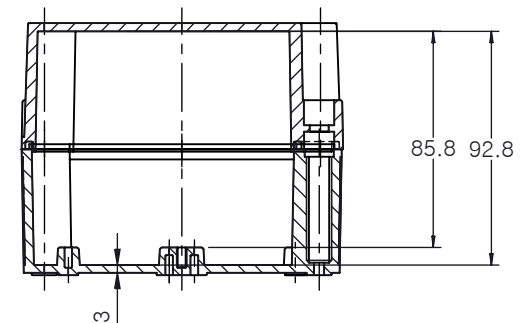

PART NUMBER	Description
CHDX6-230	Polycarb, Solid Lid
CHDX6-230C	Polycarb, Transparent Lid
CHDX6-330	ABS, Solid Lid
CHDX6-330C	ABS, Transparent Lid

 <b>CAMDENBOSS</b> JAMES CARTER RD, MILDENHALL, SUFFOLK. IP28 7DE TEL: 01638 716101 FAX: 01638 716554 EMAIL: Sales@CamdenBoss.com WEB: www.CamdenBoss.com			UNLESS OTHERWISE SPECIFIED: DIMENSIONS ARE IN MILLIMETERS	GENERAL TOLERANCES +/- 0.2	REVISION: ○
			FINISH: GLOSS LID, BASE LIGHT SPARK	TITLE: X6 Series Knock out Enclosure, 175x127x100	
COLOUR: LIGHT GREY			MATERIAL: SEE TABLE	DWG NO: <b>CHDX6 (175x127x100) A4</b>	
DRAWN: ALWIN B.K	SIGNED: ABK	DATE: 08/12/17	PROJECTION: 	SCALE: 1:3	SHEET 1 OF 1
CHK'D: A.GOODENOUGH	SIGNED: A.G	DATE: 08/12/17	DO NOT SCALE DRAWING		