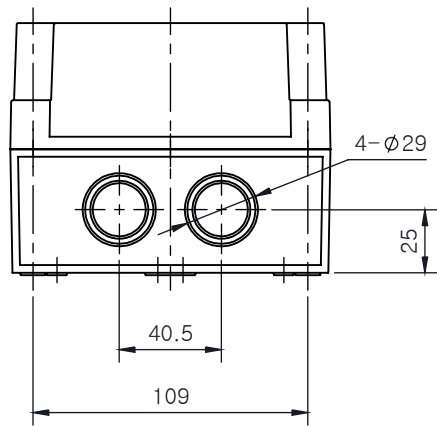

PART NUMBER	Description
CHDX6-230	Polycarb, Solid Lid
CHDX6-230C	Polycarb, Transparent Lid
CHDX6-330	ABS, Solid Lid
CHDX6-330C	ABS, Transparent Lid

 <b>CAMDENBOSS</b> JAMES CARTER RD, MILDENHALL, SUFFOLK. IP28 7DE TEL: 01638 716101 FAX: 01638 716554 EMAIL: Sales@CamdenBoss.com WEB: www.CamdenBoss.com			UNLESS OTHERWISE SPECIFIED: DIMENSIONS ARE IN MILLIMETERS	GENERAL TOLERANCES +/- 0.2	REVISION: ○
			FINISH: GLOSS LID, BASE LIGHT SPARK	TITLE: X6 Series Knock out Enclosure, 175x127x100	
COLOUR: LIGHT GREY			MATERIAL: SEE TABLE	DWG NO: <b>CHDX6 (175x127x100) A4</b>	
DRAWN: ALWIN B.K	SIGNED: ABK	DATE: 08/12/17	PROJECTION: 	SCALE: 1:3	SHEET 1 OF 1
CHK'D: A.GOODENOUGH	SIGNED: A.G	DATE: 08/12/17	DO NOT SCALE DRAWING		