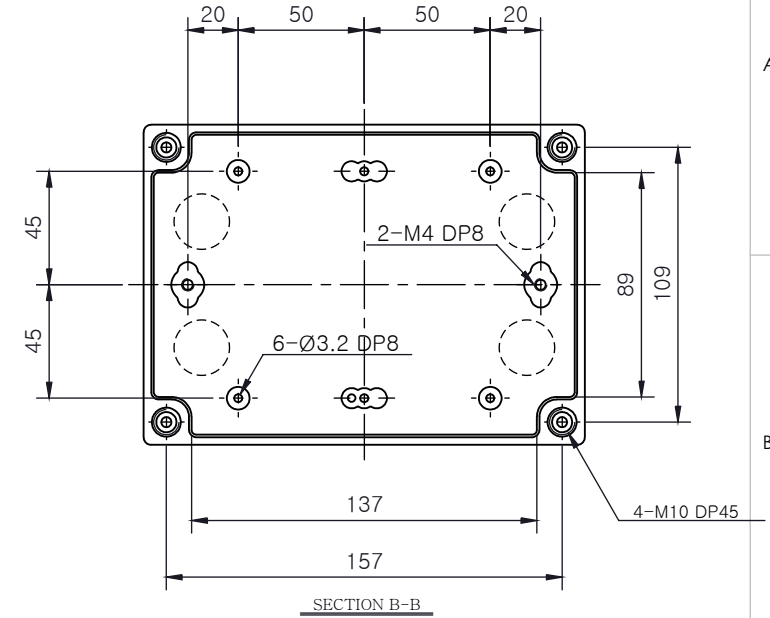

PART NUMBER	Description
CHDX6-230	Polycarb, Solid Lid
CHDX6-230C	Polycarb, Transparent Lid
CHDX6-330	ABS, Solid Lid
CHDX6-330C	ABS, Transparent Lid

 <b>CAMDENBOSS</b> JAMES CARTER RD, MILDENHALL, SUFFOLK. IP28 7DE TEL: 01638 716101 FAX: 01638 716554 EMAIL: Sales@CamdenBoss.com WEB: www.CamdenBoss.com			UNLESS OTHERWISE SPECIFIED: DIMENSIONS ARE IN MILLIMETERS	GENERAL TOLERANCES +/- 0.2	REVISION: ○
			FINISH: GLOSS LID, BASE LIGHT SPARK	TITLE: X6 Series Knock out Enclosure, 175x127x100	
COLOUR: LIGHT GREY			MATERIAL: SEE TABLE	DWG NO: <b>CHDX6 (175x127x100) A4</b>	
DRAWN: ALWIN B.K	SIGNED: ABK	DATE: 08/12/17	PROJECTION: 	SCALE: 1:3	SHEET 1 OF 1
CHK'D: A.GOODENOUGH	SIGNED: A.G	DATE: 08/12/17	DO NOT SCALE DRAWING		