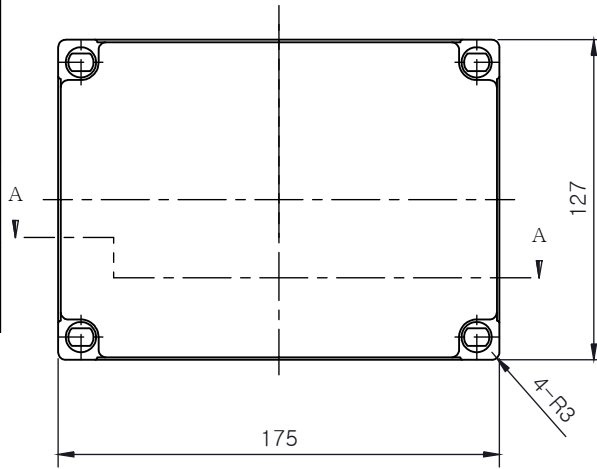

PART NUMBER	Description
CHDX6-230	Polycarb, Solid Lid
CHDX6-230C	Polycarb, Transparent Lid
CHDX6-330	ABS, Solid Lid
CHDX6-330C	ABS, Transparent Lid

 <b>CAMDENBOSS</b> JAMES CARTER RD, MILDENHALL, SUFFOLK. IP28 7DE TEL: 01638 716101 FAX: 01638 716554 EMAIL: Sales@CamdenBoss.com WEB: www.CamdenBoss.com			UNLESS OTHERWISE SPECIFIED: DIMENSIONS ARE IN MILLIMETERS	GENERAL TOLERANCES +/- 0.2	REVISION: ○
			FINISH: GLOSS LID, BASE LIGHT SPARK	TITLE: X6 Series Knock out Enclosure, 175x127x100	
COLOUR: LIGHT GREY			MATERIAL: SEE TABLE	DWG NO: <b>CHDX6 (175x127x100) A4</b>	
DRAWN: ALWIN B.K	SIGNED: ABK	DATE: 08/12/17	PROJECTION: 	SCALE: 1:3	SHEET 1 OF 1
CHK'D: A.GOODENOUGH	SIGNED: A.G	DATE: 08/12/17	DO NOT SCALE DRAWING		