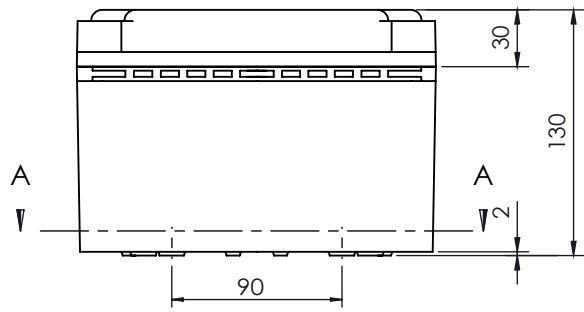

SECTION A-A

PART NUMBER	DESCRIPTION
CHDX7-221	Polycarb, Solid Lid
CHDX7-221C	Polycarb, Transparent Lid
CHDX7-321	ABS, Solid Lid
CHDX7-321C	ABS, Transparent Lid

<p>CAMDENBOSS JAMES CARTER RD, MILDENHALL, SUFFOLK. IP28 7DE TEL: 01638 716101 FAX: 01638 716554 EMAIL: Sales@CamdenBoss.com WEB: www.CamdenBoss.com</p>			UNLESS OTHERWISE SPECIFIED: DIMENSIONS ARE IN MILLIMETERS		GENERAL TOLERANCES +/- 0.2		REVISION. <input type="checkbox"/>			
			FINISH. CLEAN & BURR FREE		TITLE: X7 Series Heavy Duty, 190x190x130					
			COLOUR. LIGHT GREY		MATERIAL. SEE TABLE		DWG NO. CHDX7 (190x190x130)		A4	
DRAWN	A.GOODENOUGH	SIGNED	A.G	DATE	08/12/17	PROJECTION.		SCALE: 1:4	SHEET 1 OF 1	DO NOT SCALE DRAWING
CHKD	J.DICKINSON	SIGNED	J.H.D	DATE	08/12/17					