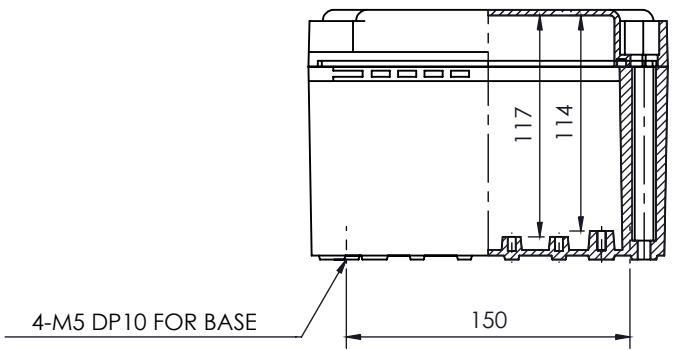

SECTION A-A

PART NUMBER	DESCRIPTION
CHDX7-221	Polycarb, Solid Lid
CHDX7-221C	Polycarb, Transparent Lid
CHDX7-321	ABS, Solid Lid
CHDX7-321C	ABS, Transparent Lid

<p>CAMDENBOSS JAMES CARTER RD, MILDENHALL, SUFFOLK. IP28 7DE TEL: 01638 716101 FAX: 01638 716554 EMAIL: Sales@CamdenBoss.com WEB: www.CamdenBoss.com</p>			UNLESS OTHERWISE SPECIFIED: DIMENSIONS ARE IN MILLIMETERS		GENERAL TOLERANCES +/- 0.2		REVISION. <input type="checkbox"/>			
			FINISH. CLEAN & BURR FREE		TITLE: X7 Series Heavy Duty, 190x190x130					
			COLOUR. LIGHT GREY		MATERIAL. SEE TABLE		DWG NO. CHDX7 (190x190x130)		A4	
DRAWN	A.GOODENOUGH	SIGNED	A.G	DATE	08/12/17	PROJECTION.		SCALE: 1:4	SHEET 1 OF 1	DO NOT SCALE DRAWING
CHKD	J.DICKINSON	SIGNED	J.H.D	DATE	08/12/17					