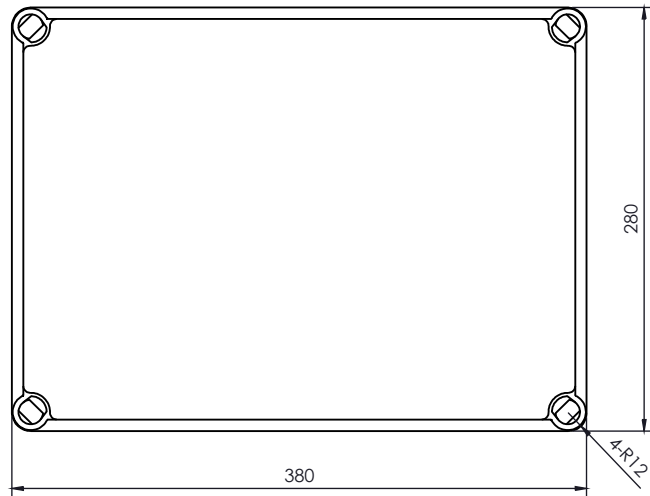

1 2 3 4 5 6

A

B

A

B

SECTION A-A

C

D

C

D

PART NUMBER	DESCRIPTION
CHDX7-224	Polycarb, Solid Lid
CHDX7-224C	Polycarb, Transparent Lid
CHDX7-324	ABS, Solid Lid
CHDX7-324C	ABS, Transparent Lid

 CAMDENBOSS JAMES CARTER RD, MILDENHALL, SUFFOLK. IP28 7DE TEL: 01638 716101 FAX: 01638 716554 EMAIL: Sales@CamdenBoss.com WEB: www.CamdenBoss.com			UNLESS OTHERWISE SPECIFIED: DIMENSIONS ARE IN MILLIMETERS	GENERAL TOLERANCES +/- 0.2	REVISION. <input type="checkbox"/>
			FINISH. CLEAN & BURR FREE	TITLE: X7 Series Heavy Duty Case, 280x380x180	
	COLOUR. LIGHT GREY		MATERIAL. SEE TABLE	DWG NO. CHDX7 (280x380x180)	A4
DRAWN A.GOODENOUGH	SIGNED A.G	DATE 08/12/17	PROJECTION.	SCALE: 1:5	SHEET 1 OF 1
CHKD J.DICKINSON	SIGNED J.H.D	DATE 08/12/17			DO NOT SCALE DRAWING