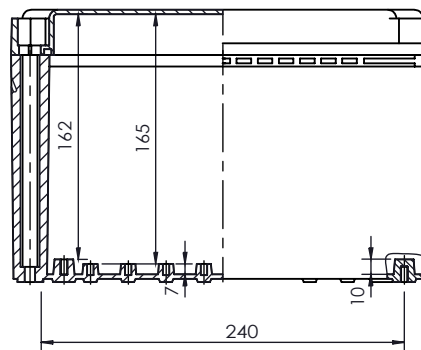

1 2 3 4 5 6

A

B

A

B

SECTION A-A

C

D

C

D

PART NUMBER	DESCRIPTION
CHDX7-224	Polycarb, Solid Lid
CHDX7-224C	Polycarb, Transparent Lid
CHDX7-324	ABS, Solid Lid
CHDX7-324C	ABS, Transparent Lid

 CAMDENBOSS JAMES CARTER RD, MILDENHALL, SUFFOLK. IP28 7DE TEL: 01638 716101 FAX: 01638 716554 EMAIL: Sales@CamdenBoss.com WEB: www.CamdenBoss.com			UNLESS OTHERWISE SPECIFIED: DIMENSIONS ARE IN MILLIMETERS	GENERAL TOLERANCES +/- 0.2	REVISION. <input type="checkbox"/>
			FINISH. CLEAN & BURR FREE	TITLE: X7 Series Heavy Duty Case, 280x380x180	
	COLOUR. LIGHT GREY		MATERIAL. SEE TABLE	DWG NO. CHDX7 (280x380x180)	A4
DRAWN A.GOODENOUGH	SIGNED A.G	DATE 08/12/17	PROJECTION.	SCALE: 1:5	SHEET 1 OF 1
CHKD J.DICKINSON	SIGNED J.H.D	DATE 08/12/17			DO NOT SCALE DRAWING