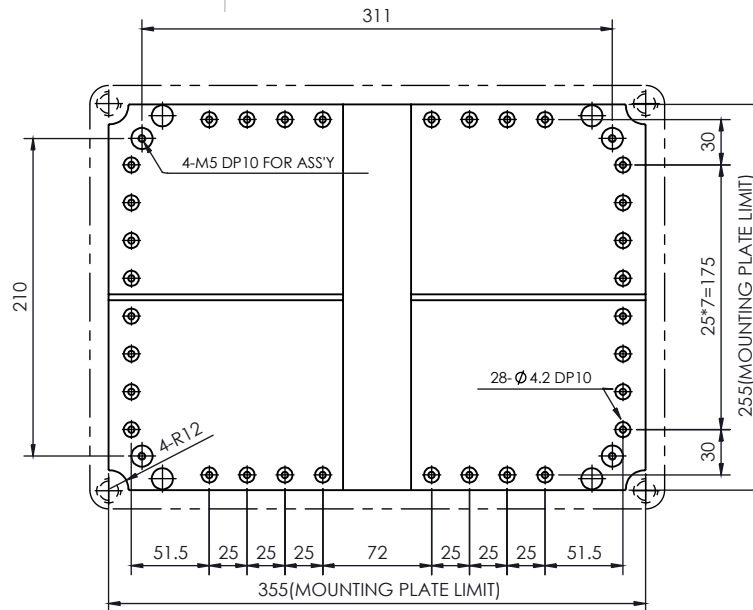

1 2 3 4 5 6

A

B

A

B

SECTION A-A

C

D

C

D

PART NUMBER	DESCRIPTION
CHDX7-224	Polycarb, Solid Lid
CHDX7-224C	Polycarb, Transparent Lid
CHDX7-324	ABS, Solid Lid
CHDX7-324C	ABS, Transparent Lid

 CAMDENBOSS JAMES CARTER RD, MILDENHALL, SUFFOLK. IP28 7DE TEL: 01638 716101 FAX: 01638 716554 EMAIL: Sales@CamdenBoss.com WEB: www.CamdenBoss.com			UNLESS OTHERWISE SPECIFIED: DIMENSIONS ARE IN MILLIMETERS	GENERAL TOLERANCES +/- 0.2	REVISION. <input type="checkbox"/>
			FINISH. CLEAN & BURR FREE	TITLE: X7 Series Heavy Duty Case, 280x380x180	
	COLOUR. LIGHT GREY		MATERIAL. SEE TABLE	DWG NO. CHDX7 (280x380x180)	A4
DRAWN A.GOODENOUGH	SIGNED A.G	DATE 08/12/17	PROJECTION.	SCALE: 1:5	SHEET 1 OF 1
CHKD J.DICKINSON	SIGNED J.H.D	DATE 08/12/17			DO NOT SCALE DRAWING

1 2 3