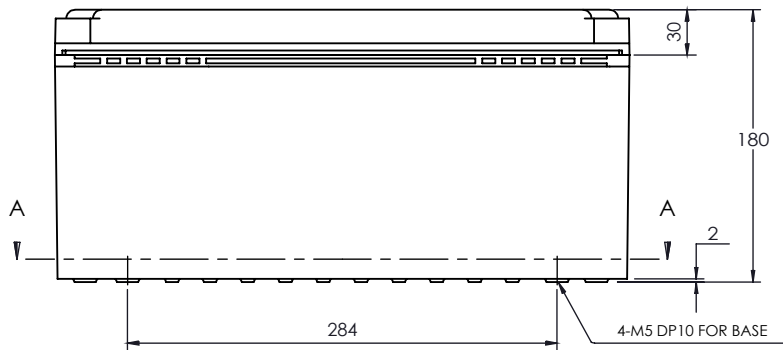

1 2 3 4 5 6

A

B

A

B

SECTION A-A

C

D

C

D

PART NUMBER	DESCRIPTION
CHDX7-224	Polycarb, Solid Lid
CHDX7-224C	Polycarb, Transparent Lid
CHDX7-324	ABS, Solid Lid
CHDX7-324C	ABS, Transparent Lid

 CAMDENBOSS JAMES CARTER RD, MILDENHALL, SUFFOLK. IP28 7DE TEL: 01638 716101 FAX: 01638 716554 EMAIL: Sales@CamdenBoss.com WEB: www.CamdenBoss.com			UNLESS OTHERWISE SPECIFIED: DIMENSIONS ARE IN MILLIMETERS	GENERAL TOLERANCES +/- 0.2	REVISION. <input type="checkbox"/>
			FINISH. CLEAN & BURR FREE	TITLE: X7 Series Heavy Duty Case, 280x380x180	
	COLOUR. LIGHT GREY		MATERIAL. SEE TABLE	DWG NO. CHDX7 (280x380x180)	A4
DRAWN A.GOODENOUGH	SIGNED A.G	DATE 08/12/17	PROJECTION.	SCALE: 1:5	SHEET 1 OF 1
CHKD J.DICKINSON	SIGNED J.H.D	DATE 08/12/17			DO NOT SCALE DRAWING