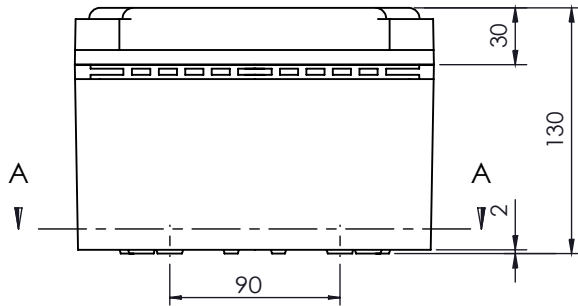

SECTION A-A

PART NUMBER	DESCRIPTION
CHDX7-221	Polycarb, Solid Lid
CHDX7-221C	Polycarb, Transparent Lid
CHDX7-321	ABS, Solid Lid
CHDX7-321C	ABS, Transparent Lid

<p>CAMDENBOSS JAMES CARTER RD, MILDENHALL, SUFFOLK. IP28 7DE TEL: 01638 716101 FAX: 01638 716554 EMAIL: Sales@CamdenBoss.com WEB: www.CamdenBoss.com</p>			UNLESS OTHERWISE SPECIFIED: DIMENSIONS ARE IN MILLIMETERS		GENERAL TOLERANCES +/- 0.2		REVISION. <input type="checkbox"/>	
			FINISH. CLEAN & BURR FREE		TITLE: X7 Series Heavy Duty, 190x190x130			
			COLOUR. LIGHT GREY					
			MATERIAL. SEE TABLE		DWG NO. CHDX7 (190x190x130)		A4	
DRAWN	A.GOODENOUGH	A.G	08/12/17	PROJECTION.		SCALE: 1:4	SHEET 1 OF 1	DO NOT SCALE DRAWING
CHKD	J.DICKINSON	J.H.D	08/12/17					