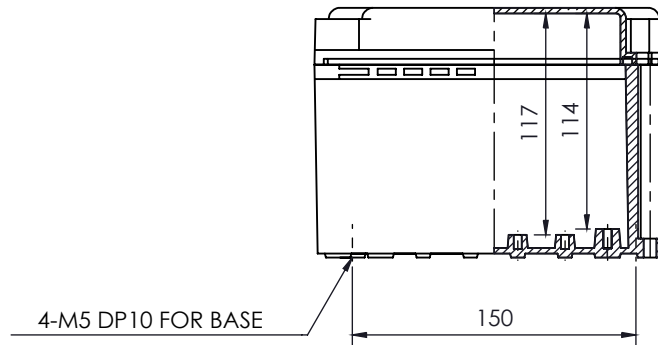

SECTION A-A

PART NUMBER	DESCRIPTION
CHDX7-221	Polycarb, Solid Lid
CHDX7-221C	Polycarb, Transparent Lid
CHDX7-321	ABS, Solid Lid
CHDX7-321C	ABS, Transparent Lid

<p>CAMDENBOSS JAMES CARTER RD, MILDENHALL, SUFFOLK. IP28 7DE TEL: 01638 716101 FAX: 01638 716554 EMAIL: Sales@CamdenBoss.com WEB: www.CamdenBoss.com</p>			UNLESS OTHERWISE SPECIFIED: DIMENSIONS ARE IN MILLIMETERS		GENERAL TOLERANCES +/- 0.2		REVISION. <input type="checkbox"/>	
			FINISH. CLEAN & BURR FREE		TITLE: X7 Series Heavy Duty, 190x190x130			
			COLOUR. LIGHT GREY					
			MATERIAL. SEE TABLE		DWG NO. CHDX7 (190x190x130)		A4	
DRAWN	A.GOODENOUGH	A.G	08/12/17	PROJECTION.		SCALE: 1:4	SHEET 1 OF 1	DO NOT SCALE DRAWING
CHKD	J.DICKINSON	J.H.D	08/12/17					