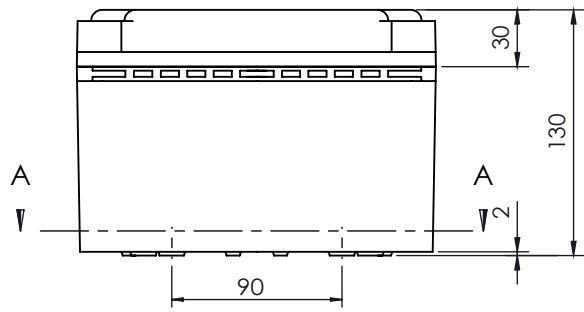

SECTION A-A

PART NUMBER	DESCRIPTION
CHDX7-221	Polycarb, Solid Lid
CHDX7-221C	Polycarb, Transparent Lid
CHDX7-321	ABS, Solid Lid
CHDX7-321C	ABS, Transparent Lid

<p>CAMDENBOSS JAMES CARTER RD, MILDENHALL, SUFFOLK. IP28 7DE TEL: 01638 716101 FAX: 01638 716554 EMAIL: Sales@CamdenBoss.com WEB: www.CamdenBoss.com</p>			UNLESS OTHERWISE SPECIFIED: DIMENSIONS ARE IN MILLIMETERS		GENERAL TOLERANCES +/- 0.2		REVISION. <input type="checkbox"/>	
			FINISH. CLEAN & BURR FREE		TITLE: X7 Series Heavy Duty, 190x190x130			
COLOUR. LIGHT GREY		MATERIAL. SEE TABLE		DWG NO. CHDX7 (190x190x130)		A4		
DRAWN A.GOODENOUGH	SIGNED A.G	DATE 08/12/17	PROJECTION.	SCALE: 1:4	SHEET 1 OF 1	DO NOT SCALE DRAWING		
CHKD J.DICKINSON	J.H.D	08/12/17						