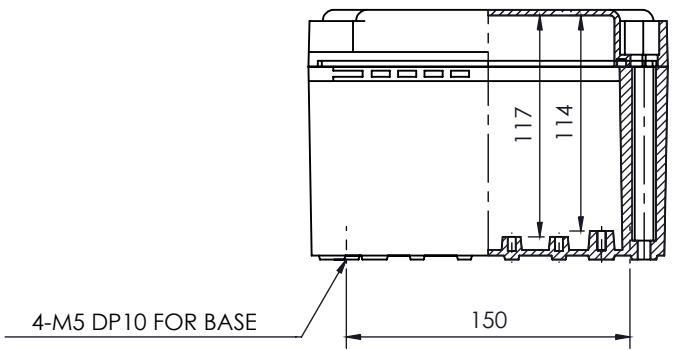

SECTION A-A

PART NUMBER	DESCRIPTION
CHDX7-221	Polycarb, Solid Lid
CHDX7-221C	Polycarb, Transparent Lid
CHDX7-321	ABS, Solid Lid
CHDX7-321C	ABS, Transparent Lid

<p>CAMDENBOSS JAMES CARTER RD, MILDENHALL, SUFFOLK. IP28 7DE TEL: 01638 716101 FAX: 01638 716554 EMAIL: Sales@CamdenBoss.com WEB: www.CamdenBoss.com</p>			UNLESS OTHERWISE SPECIFIED: DIMENSIONS ARE IN MILLIMETERS		GENERAL TOLERANCES +/- 0.2		REVISION. <input type="checkbox"/>	
			FINISH. CLEAN & BURR FREE		TITLE: X7 Series Heavy Duty, 190x190x130			
COLOUR. LIGHT GREY		MATERIAL. SEE TABLE		DWG NO. CHDX7 (190x190x130)		A4		
DRAWN A.GOODENOUGH	SIGNED A.G	DATE 08/12/17	PROJECTION.	SCALE: 1:4	SHEET 1 OF 1	DO NOT SCALE DRAWING		
CHKD J.DICKINSON	J.H.D	08/12/17						