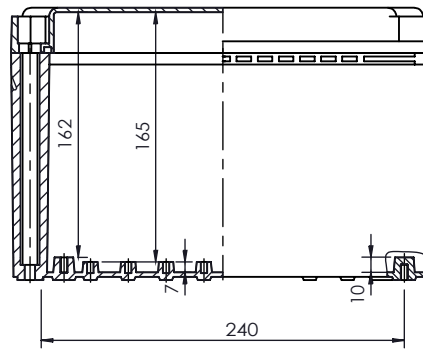

1 2 3 4 5 6

A

B

A

B

SECTION A-A

C

C

PART NUMBER	DESCRIPTION
CHDX7-224	Polycarb, Solid Lid
CHDX7-224C	Polycarb, Transparent Lid
CHDX7-324	ABS, Solid Lid
CHDX7-324C	ABS, Transparent Lid

D

D

 CAMDENBOSS JAMES CARTER RD, MILDENHALL, SUFFOLK. IP28 7DE TEL: 01638 716101 FAX: 01638 716554 EMAIL: Sales@CamdenBoss.com WEB: www.CamdenBoss.com			UNLESS OTHERWISE SPECIFIED: DIMENSIONS ARE IN MILLIMETERS	GENERAL TOLERANCES +/- 0.2	REVISION. <input type="checkbox"/>
			FINISH. CLEAN & BURR FREE	TITLE: X7 Series Heavy Duty Case, 280x380x180	
	COLOUR. LIGHT GREY	MATERIAL. SEE TABLE	DWG NO. CHDX7 (280x380x180)	A4	
DRAWN A.GOODENOUGH	SIGNED A.G	DATE 08/12/17	PROJECTION. 	SCALE. 1:5	SHEET 1 OF 1
CHKD J.DICKINSON	SIGNED J.H.D	DATE 08/12/17			DO NOT SCALE DRAWING