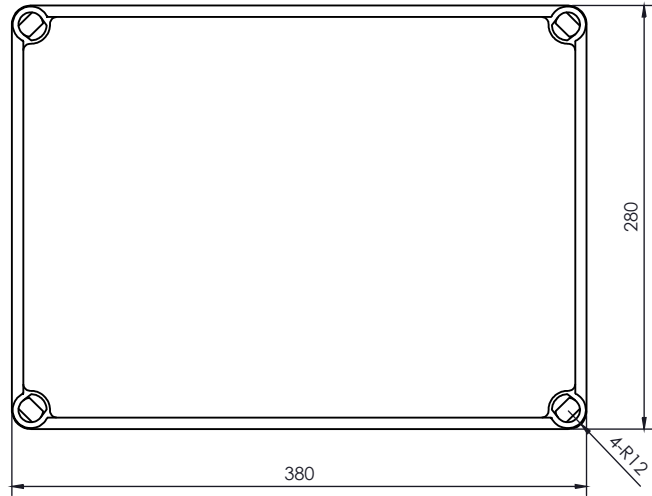

1 2 3 4 5 6

A

B

A

B

SECTION A-A

C

C

PART NUMBER	DESCRIPTION
CHDX7-224	Polycarb, Solid Lid
CHDX7-224C	Polycarb, Transparent Lid
CHDX7-324	ABS, Solid Lid
CHDX7-324C	ABS, Transparent Lid

D

D

 CAMDENBOSS JAMES CARTER RD, MILDENHALL, SUFFOLK. IP28 7DE TEL: 01638 716101 FAX: 01638 716554 EMAIL: Sales@CamdenBoss.com WEB: www.CamdenBoss.com			UNLESS OTHERWISE SPECIFIED: DIMENSIONS ARE IN MILLIMETERS	GENERAL TOLERANCES +/- 0.2	REVISION. <input type="checkbox"/>
			FINISH. CLEAN & BURR FREE	TITLE: X7 Series Heavy Duty Case, 280x380x180	
	COLOUR. LIGHT GREY	MATERIAL. SEE TABLE	DWG NO. CHDX7 (280x380x180)	A4	
DRAWN A.GOODENOUGH	SIGNED A.G	DATE 08/12/17	PROJECTION. 	SCALE. 1:5	SHEET 1 OF 1
CHKD J.DICKINSON	SIGNED J.H.D	DATE 08/12/17			DO NOT SCALE DRAWING