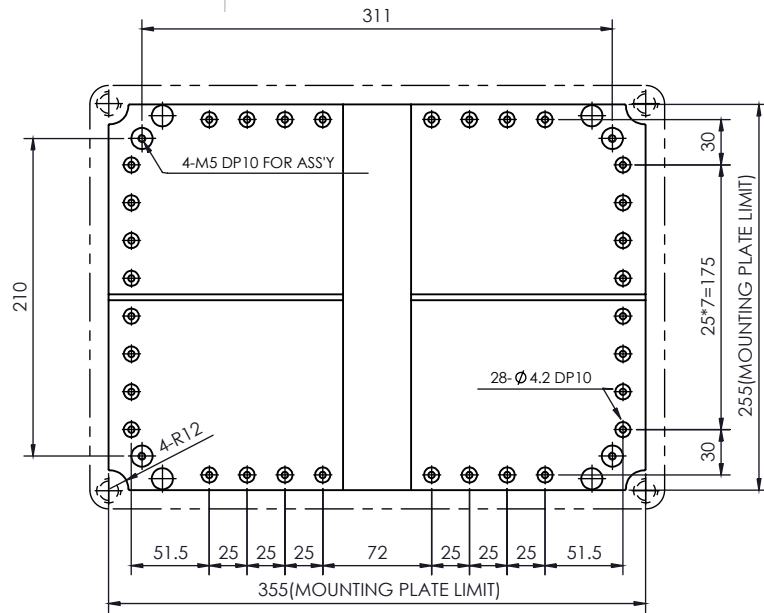

1 2 3 4 5 6

A

B

A

B

SECTION A-A

C

C

PART NUMBER	DESCRIPTION
CHDX7-224	Polycarb, Solid Lid
CHDX7-224C	Polycarb, Transparent Lid
CHDX7-324	ABS, Solid Lid
CHDX7-324C	ABS, Transparent Lid

D

D

 CAMDENBOSS JAMES CARTER RD, MILDENHALL, SUFFOLK. IP28 7DE TEL: 01638 716101 FAX: 01638 716554 EMAIL: Sales@CamdenBoss.com WEB: www.CamdenBoss.com			UNLESS OTHERWISE SPECIFIED: DIMENSIONS ARE IN MILLIMETERS	GENERAL TOLERANCES +/- 0.2	REVISION. <input type="checkbox"/>
			FINISH. CLEAN & BURR FREE	TITLE: X7 Series Heavy Duty Case, 280x380x180	
	COLOUR. LIGHT GREY	MATERIAL. SEE TABLE	DWG NO. CHDX7 (280x380x180)	A4	
DRAWN A.GOODENOUGH	SIGNED A.G	DATE 08/12/17	PROJECTION. 	SCALE. 1:5	SHEET 1 OF 1
CHKD J.DICKINSON	SIGNED J.H.D	DATE 08/12/17			DO NOT SCALE DRAWING

1 2 3