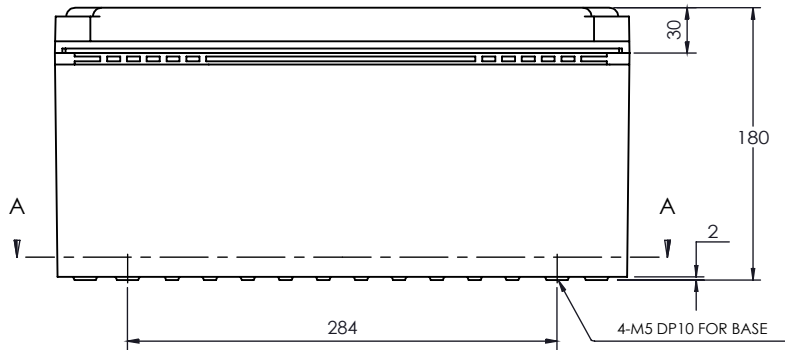

1 2 3 4 5 6

A

B

A

B

SECTION A-A

C

C

PART NUMBER	DESCRIPTION
CHDX7-224	Polycarb, Solid Lid
CHDX7-224C	Polycarb, Transparent Lid
CHDX7-324	ABS, Solid Lid
CHDX7-324C	ABS, Transparent Lid

D

D

 CAMDENBOSS JAMES CARTER RD, MILDENHALL, SUFFOLK. IP28 7DE TEL: 01638 716101 FAX: 01638 716554 EMAIL: Sales@CamdenBoss.com WEB: www.CamdenBoss.com			UNLESS OTHERWISE SPECIFIED: DIMENSIONS ARE IN MILLIMETERS	GENERAL TOLERANCES +/- 0.2	REVISION. <input type="checkbox"/>
			FINISH. CLEAN & BURR FREE	TITLE: X7 Series Heavy Duty Case, 280x380x180	
	COLOUR. LIGHT GREY	MATERIAL. SEE TABLE	DWG NO. CHDX7 (280x380x180)	A4	
DRAWN A.GOODENOUGH	SIGNED A.G	DATE 08/12/17	PROJECTION. 	SCALE. 1:5	SHEET 1 OF 1
CHKD J.DICKINSON	SIGNED J.H.D	DATE 08/12/17			DO NOT SCALE DRAWING