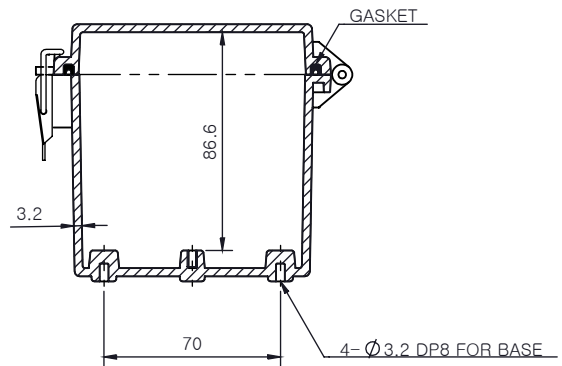

SECTION A-A

Part Number	Description
CHDX8-222	Polycarb, Solid Lid
CHDX8-222C	Polycarb, Transparent Lid
CHDX8-322	ABS, Solid Lid
CHDX8-322C	ABS, Transparent

 CAMDENBOSS JAMES CARTER RD, MILDENHALL, SUFFOLK. IP28 7DE TEL: 01638 716101 FAX: 01638 716554 EMAIL: Sales@CamdenBoss.com WEB: www.CamdenBoss.com			UNLESS OTHERWISE SPECIFIED: DIMENSIONS ARE IN MILLIMETERS		GENERAL TOLERANCES +/- 0.2		REVISION. ○	
			FINISH. Lid - Gloss, Base - Light Spark		TITLE: X8 Series Heavy Duty Hinged Enclosure, 260x110x100			
DRAWN Jack Dickinson J.H.D 08/12/17			COLOUR. Light Grey		MATERIAL. See table		DWG NO. CHDX8 (260x110x100) A4	
CHK'D Alwin B.K ABK 08/12/17			PROJECTION.		SCALE. 1:3		SHEET 1 OF 1 DO NOT SCALE DRAWING	