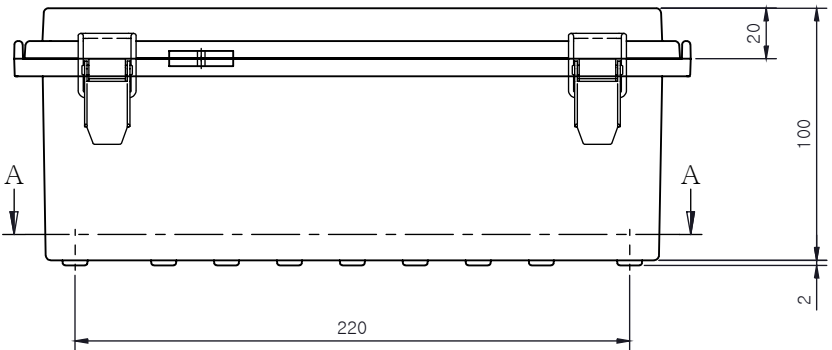

SECTION A-A

Part Number	Description
CHDX8-222	Polycarb, Solid Lid
CHDX8-222C	Polycarb, Transparent Lid
CHDX8-322	ABS, Solid Lid
CHDX8-322C	ABS, Transparent

 CAMDENBOSS JAMES CARTER RD, MILDENHALL, SUFFOLK. IP28 7DE TEL: 01638 716101 FAX: 01638 716554 EMAIL: Sales@CamdenBoss.com WEB: www.CamdenBoss.com			UNLESS OTHERWISE SPECIFIED: DIMENSIONS ARE IN MILLIMETERS		GENERAL TOLERANCES +/- 0.2		REVISION. ○	
			FINISH. Lid - Gloss, Base - Light Spark		TITLE: X8 Series Heavy Duty Hinged Enclosure, 260x110x100			
DRAWN Jack Dickinson J.H.D 08/12/17			COLOUR. Light Grey		MATERIAL. See table		DWG NO. CHDX8 (260x110x100) A4	
CHK'D Alwin B.K ABK 08/12/17			PROJECTION.		SCALE. 1:3		SHEET 1 OF 1 DO NOT SCALE DRAWING	