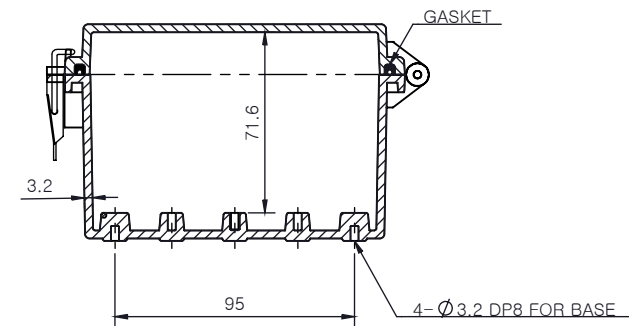

SECTION A-A

SECTION B-B

| Part Number | Description |
|-------------|---------------------------|
| CHDX8-223 | Polycarb, Solid Lid |
| CHDX8-223C | Polycarb, Transparent Lid |
| CHDX8-323 | ABS, Solid Lid |
| CHDX8-323C | ABS, Transparent Lid |

| | | | | |
|---|----------------|--|--|--------------|
| <p>CAMDENBOSS JAMES CARTER RD, MILDENHALL, SUFFOLK. IP28 7DE TEL: 01638 716101 FAX: 01638 716554 EMAIL: Sales@CamdenBoss.com WEB: www.CamdenBoss.com</p> | | UNLESS OTHERWISE SPECIFIED: DIMENSIONS ARE IN MILLIMETERS | GENERAL TOLERANCES +/- 0.2 | REVISION. ○ |
| | | FINISH. Lid - Gloss, Base - Light Spark | TITLE: X8 Series Heavy Duty Hinged Enclosure 185x135x85 | |
| NAME SIGNED DATE | | COLOUR. Light grey | DWG NO. CHDX8 (185x135x85) A4 | |
| DRAWN Jack Dickinson | J.H.D 08/12/17 | MATERIAL. See table | SCALE: 1:3 | SHEET 1 OF 1 |
| CHKD ALWIN B.K | ABK 08/12/17 | PROJECTION. | DO NOT SCALE DRAWING | |