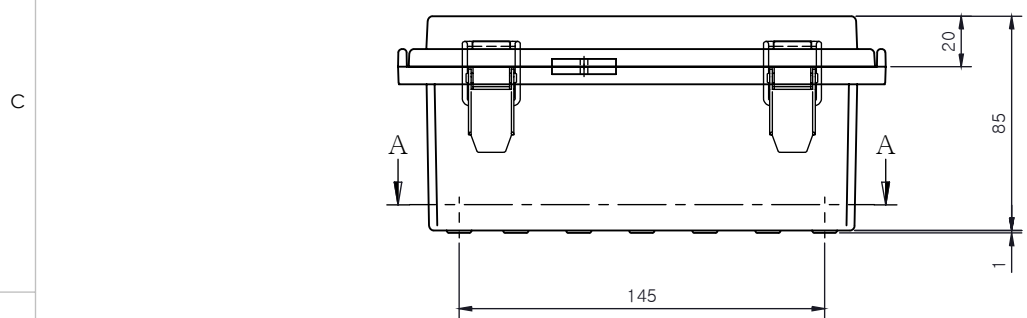

SECTION A-A

SECTION B-B

| Part Number | Description |
|-------------|---------------------------|
| CHDX8-223 | Polycarb, Solid Lid |
| CHDX8-223C | Polycarb, Transparent Lid |
| CHDX8-323 | ABS, Solid Lid |
| CHDX8-323C | ABS, Transparent Lid |

| | | | | |
|---|----------------|--|--|--------------|
| <p>CAMDENBOSS JAMES CARTER RD, MILDENHALL, SUFFOLK. IP28 7DE TEL: 01638 716101 FAX: 01638 716554 EMAIL: Sales@CamdenBoss.com WEB: www.CamdenBoss.com</p> | | UNLESS OTHERWISE SPECIFIED: DIMENSIONS ARE IN MILLIMETERS | GENERAL TOLERANCES +/- 0.2 | REVISION. ○ |
| | | FINISH. Lid - Gloss, Base - Light Spark | TITLE: X8 Series Heavy Duty Hinged Enclosure 185x135x85 | |
| NAME SIGNED DATE | | COLOUR. Light grey | DWG NO. CHDX8 (185x135x85) A4 | |
| DRAWN Jack Dickinson | J.H.D 08/12/17 | MATERIAL. See table | SCALE: 1:3 | SHEET 1 OF 1 |
| CHKD ALWIN B.K | ABK 08/12/17 | PROJECTION. | DO NOT SCALE DRAWING | |