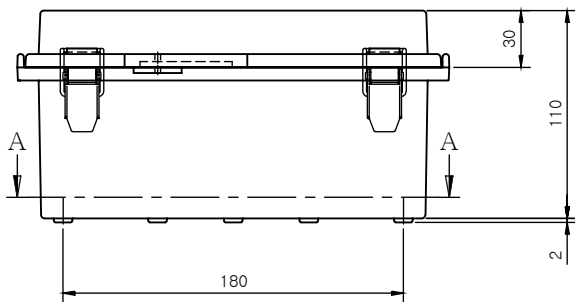

SECTION A-A

SECTION B-B

Part Number	Description
CHDX8-225	Polycarb, Solid Lid
CHDX8-225C	Polycarb, Transparent Lid
CHDX8-325	ABS, Solid Lid
CHDX8-325C	ABS, Transparent Lid

 CAMDENBOSS <small>JAMES CARTER RD, MILDENHALL, SUFFOLK. IP28 7DE</small> <small>TEL: 01638 716101 FAX: 01638 716554</small> <small>EMAIL: Sales@CamdenBoss.com</small> <small>WEB: www.CamdenBoss.com</small>		UNLESS OTHERWISE SPECIFIED: DIMENSIONS ARE IN MILLIMETERS	GENERAL TOLERANCES +/- 0.2	REVISION. <input type="checkbox"/>			
		FINISH. Lid - Gloss, Base - Light Spark	TITLE: X8 Series Heavy Duty Hinged Enclosure, 220x170x110				
NAME		SIGNED	DATE	MATERIAL. See table	DWG NO. CHDX8 (220x170x110)	A4	
DRAWN	Jack Dickinson	J.H.D	08/12/17	PROJECTION. 	SCALE: 1:4	SHEET 1 OF 1	DO NOT SCALE DRAWING
CHK'D	ALWIN B.K	ABK	08/12/17				