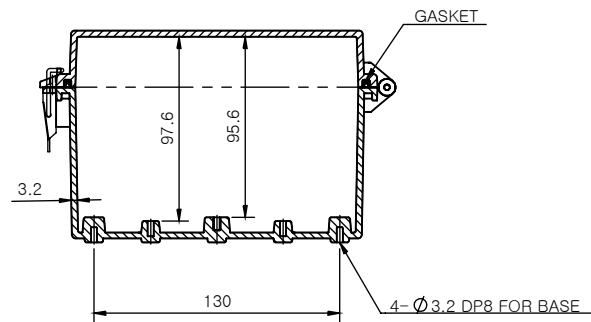

SECTION A-A

SECTION B-B

Part Number	Description
CHDX8-225	Polycarb, Solid Lid
CHDX8-225C	Polycarb, Transparent Lid
CHDX8-325	ABS, Solid Lid
CHDX8-325C	ABS, Transparent Lid

 CAMDENBOSS <small>JAMES CARTER RD, MILDENHALL, SUFFOLK. IP28 7DE</small> <small>TEL: 01638 716101 FAX: 01638 716554</small> <small>EMAIL: Sales@CamdenBoss.com</small> <small>WEB: www.CamdenBoss.com</small>		UNLESS OTHERWISE SPECIFIED: DIMENSIONS ARE IN MILLIMETERS	GENERAL TOLERANCES +/- 0.2	REVISION. <input type="checkbox"/>			
		FINISH. Lid - Gloss, Base - Light Spark	TITLE: X8 Series Heavy Duty Hinged Enclosure, 220x170x110				
NAME		SIGNED	DATE	MATERIAL. See table	DWG NO. CHDX8 (220x170x110)	A4	
DRAWN	Jack Dickinson	J.H.D	08/12/17	PROJECTION. 	SCALE: 1:4	SHEET 1 OF 1	DO NOT SCALE DRAWING
CHK'D	ALWIN B.K	ABK	08/12/17				