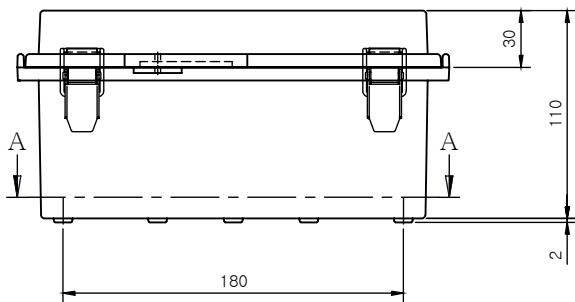

SECTION A-A

SECTION B-B

Part Number	Description
CHDX8-225	Polycarb, Solid Lid
CHDX8-225C	Polycarb, Transparent Lid
CHDX8-325	ABS, Solid Lid
CHDX8-325C	ABS, Transparent Lid

 CAMDENBOSS <small>JAMES CARTER RD, MILDENHALL, SUFFOLK. IP28 7DE TEL: 01638 716101 FAX: 01638 716554 EMAIL: Sales@CamdenBoss.com WEB: www.CamdenBoss.com</small>		UNLESS OTHERWISE SPECIFIED: DIMENSIONS ARE IN MILLIMETERS	GENERAL TOLERANCES +/- 0.2	REVISION: ○					
		FINISH: Lid - Gloss, Base - Light Spark	TITLE: X8 Series Heavy Duty Hinged Enclosure, 220x170x110						
		COLOUR: Light Grey	DWG NO. CHDX8 (220x170x110) A4						
DRAWN	Jack Dickinson	SIGNED	J.H.D	DATE	08/12/17	MATERIAL: See table	SCALE: 1:4	SHEET 1 OF 1	DO NOT SCALE DRAWING
CHK'D	ALWIN B.K	ABK		08/12/17		PROJECTION: 