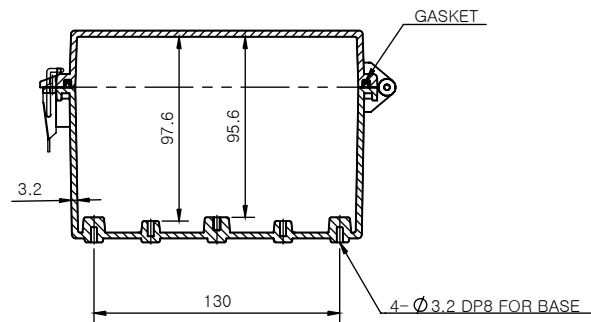

SECTION A-A

SECTION B-B

Part Number	Description
CHDX8-225	Polycarb, Solid Lid
CHDX8-225C	Polycarb, Transparent Lid
CHDX8-325	ABS, Solid Lid
CHDX8-325C	ABS, Transparent Lid

 CAMDENBOSS <small>JAMES CARTER RD, MILDENHALL, SUFFOLK. IP28 7DE TEL: 01638 716101 FAX: 01638 716554 EMAIL: Sales@CamdenBoss.com WEB: www.CamdenBoss.com</small>		UNLESS OTHERWISE SPECIFIED: DIMENSIONS ARE IN MILLIMETERS	GENERAL TOLERANCES +/- 0.2	REVISION: ○					
		FINISH: Lid - Gloss, Base - Light Spark	TITLE: X8 Series Heavy Duty Hinged Enclosure, 220x170x110						
		COLOUR: Light Grey	DWG NO. CHDX8 (220x170x110) A4						
DRAWN	Jack Dickinson	SIGNED	J.H.D	DATE	08/12/17	MATERIAL: See table	SCALE: 1:4	SHEET 1 OF 1	DO NOT SCALE DRAWING
CHK'D	ALWIN B.K	ABK		08/12/17		PROJECTION: 