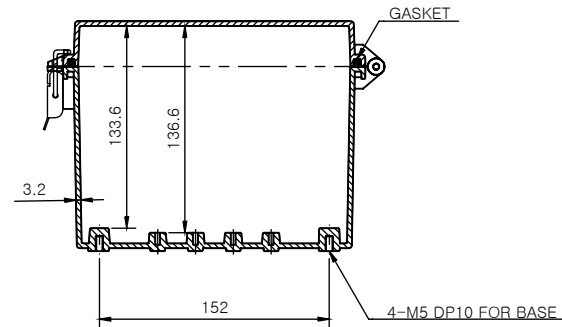

SECTION A-A

SECTION B-B

Part Number	Description
CHDX8-227	Polycarb, Solid Lid
CHDX8-227C	Polycarb, Transparent Lid
CHDX8-327	ABS, Solid Lid
CHDX8-327C	ABS, Transparent Lid

<p>CAMDENBOSS JAMES CARTER RD, MILDENHALL, SUFFOLK. IP28 7DE TEL: 01638 716101 FAX: 01638 716554 EMAIL: Sales@CamdenBoss.com WEB: www.CamdenBoss.com</p>		UNLESS OTHERWISE SPECIFIED: DIMENSIONS ARE IN MILLIMETERS	GENERAL TOLERANCES +/- 0.2	REVISION. ○		
		FINISH. Lid - Gloss, Base - Light Spark	TITLE: X8 Series Heavy Duty Hinged Enclosure, 300x200x150			
NAME		SIGNED	DATE	MATERIAL. See table	DWG NO. CHDX8 (300x200x150)	A4
DRAWN	Jack Dickinson	J.H.D	08/12/17	PROJECTION.	SCALE: 1:5	SHEET 1 OF 1
CHK'D	ALWIN B.K	ABK	08/12/17	DO NOT SCALE DRAWING		