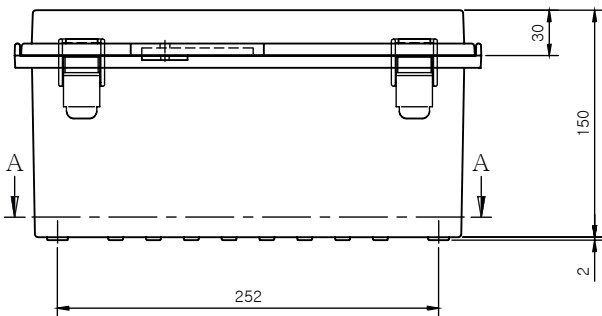

SECTION A-A

SECTION B-B

Part Number	Description
CHDX8-227	Polycarb, Solid Lid
CHDX8-227C	Polycarb, Transparent Lid
CHDX8-327	ABS, Solid Lid
CHDX8-327C	ABS, Transparent Lid

<p>CAMDENBOSS JAMES CARTER RD, MILDENHALL, SUFFOLK. IP28 7DE TEL: 01638 716101 FAX: 01638 716554 EMAIL: Sales@CamdenBoss.com WEB: www.CamdenBoss.com</p>		UNLESS OTHERWISE SPECIFIED: DIMENSIONS ARE IN MILLIMETERS	GENERAL TOLERANCES +/- 0.2	REVISION. ○		
		FINISH. Lid - Gloss, Base - Light Spark	TITLE: X8 Series Heavy Duty Hinged Enclosure, 300x200x150			
NAME		SIGNED	DATE	MATERIAL. See table	DWG NO. CHDX8 (300x200x150)	A4
DRAWN	Jack Dickinson	J.H.D	08/12/17	PROJECTION.	SCALE: 1:5	SHEET 1 OF 1
CHK'D	ALWIN B.K	ABK	08/12/17	DO NOT SCALE DRAWING		