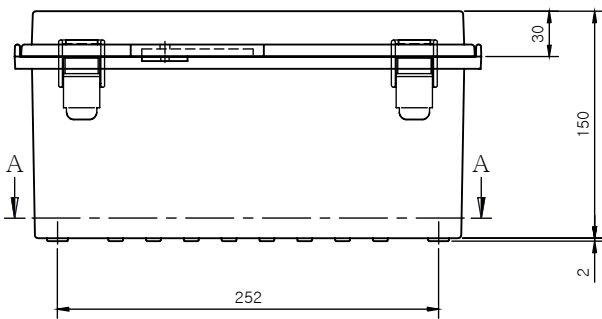

SECTION A-A

SECTION B-B

Part Number	Description
CHDX8-227	Polycarb, Solid Lid
CHDX8-227C	Polycarb, Transparent Lid
CHDX8-327	ABS, Solid Lid
CHDX8-327C	ABS, Transparent Lid

<p>CAMDENBOSS JAMES CARTER RD, MILDENHALL, SUFFOLK. IP28 7DE TEL: 01638 716101 FAX: 01638 716554 EMAIL: Sales@CamdenBoss.com WEB: www.CamdenBoss.com</p>		UNLESS OTHERWISE SPECIFIED: DIMENSIONS ARE IN MILLIMETERS	GENERAL TOLERANCES +/- 0.2	REVISION: ○
		FINISH: Lid - Gloss, Base - Light Spark	TITLE: X8 Series Heavy Duty Hinged Enclosure, 300x200x150	
NAME: Jack Dickinson		SIGNED: J.H.D	DATE: 08/12/17	MATERIAL: See table
DRAWN: Jack Dickinson		CHKD: ALWIN B.K	ABK	08/12/17
PROJECTION:		DWG NO. CHDX8 (300x200x150)		A4
SCALE: 1:5		SHEET 1 OF 1		DO NOT SCALE DRAWING