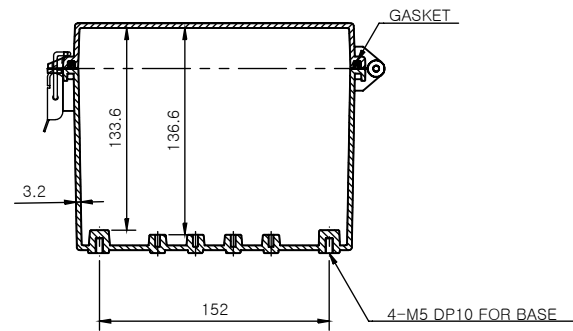

SECTION A-A

SECTION B-B

Part Number	Description
CHDX8-227	Polycarb, Solid Lid
CHDX8-227C	Polycarb, Transparent Lid
CHDX8-327	ABS, Solid Lid
CHDX8-327C	ABS, Transparent Lid

<p>CAMDENBOSS JAMES CARTER RD, MILDENHALL, SUFFOLK. IP28 7DE TEL: 01638 716101 FAX: 01638 716554 EMAIL: Sales@CamdenBoss.com WEB: www.CamdenBoss.com</p>		UNLESS OTHERWISE SPECIFIED: DIMENSIONS ARE IN MILLIMETERS	GENERAL TOLERANCES +/- 0.2	REVISION: ○
		FINISH: Lid - Gloss, Base - Light Spark	TITLE: X8 Series Heavy Duty Hinged Enclosure, 300x200x150	
NAME: Jack Dickinson		SIGNED: J.H.D	DATE: 08/12/17	MATERIAL: See table
DRAWN: Jack Dickinson		CHKD: ALWIN B.K	ABK	08/12/17
PROJECTION:		DWG NO. CHDX8 (300x200x150)		A4
SCALE: 1:5		SHEET 1 OF 1		DO NOT SCALE DRAWING